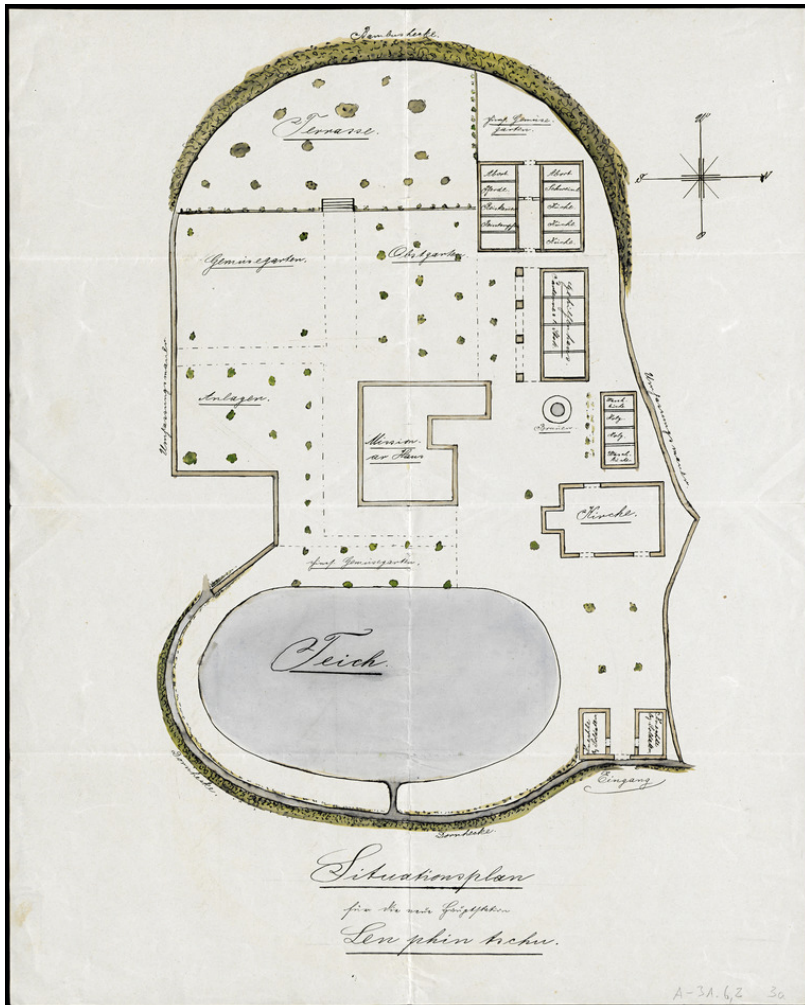

# Basel Mission Archives

"Situationsplan für die neue Hauptstation Len phin tschu. "

- Title:** "Situationsplan für die neue Hauptstation Len phin tschu. "
- Alternate title:** General plan for the new main station Len phin tschu.
- Ref. number:** A-031.06,02#03a
- Date:** Date late: 1911  
Proper date: 1906 - 1911
- Subject:** [Individuals]: Sautter, A.  
[Geography]: China  
[Geography]: Lenphin  
[Archives catalogue]: Maps and plans: A - China: A-031 - Maps and sketches, plans of buildings China: A-031.06: A-031.06,02
- Type:** Map
- Format:** [Format]: 45cm x 36cm  
[Condition]: /  
[Material]: Papier

# Basel Mission Archives

---

[Relevance]: +  
[Scale unit]: andere  
[Scale unit]: ohne Angabe

**Relation:** gehört zu Bericht Nr. 167 in A-1.40 (1906)

**Ordering:** Please contact us by email [info@bmarchives.org](mailto:info@bmarchives.org)