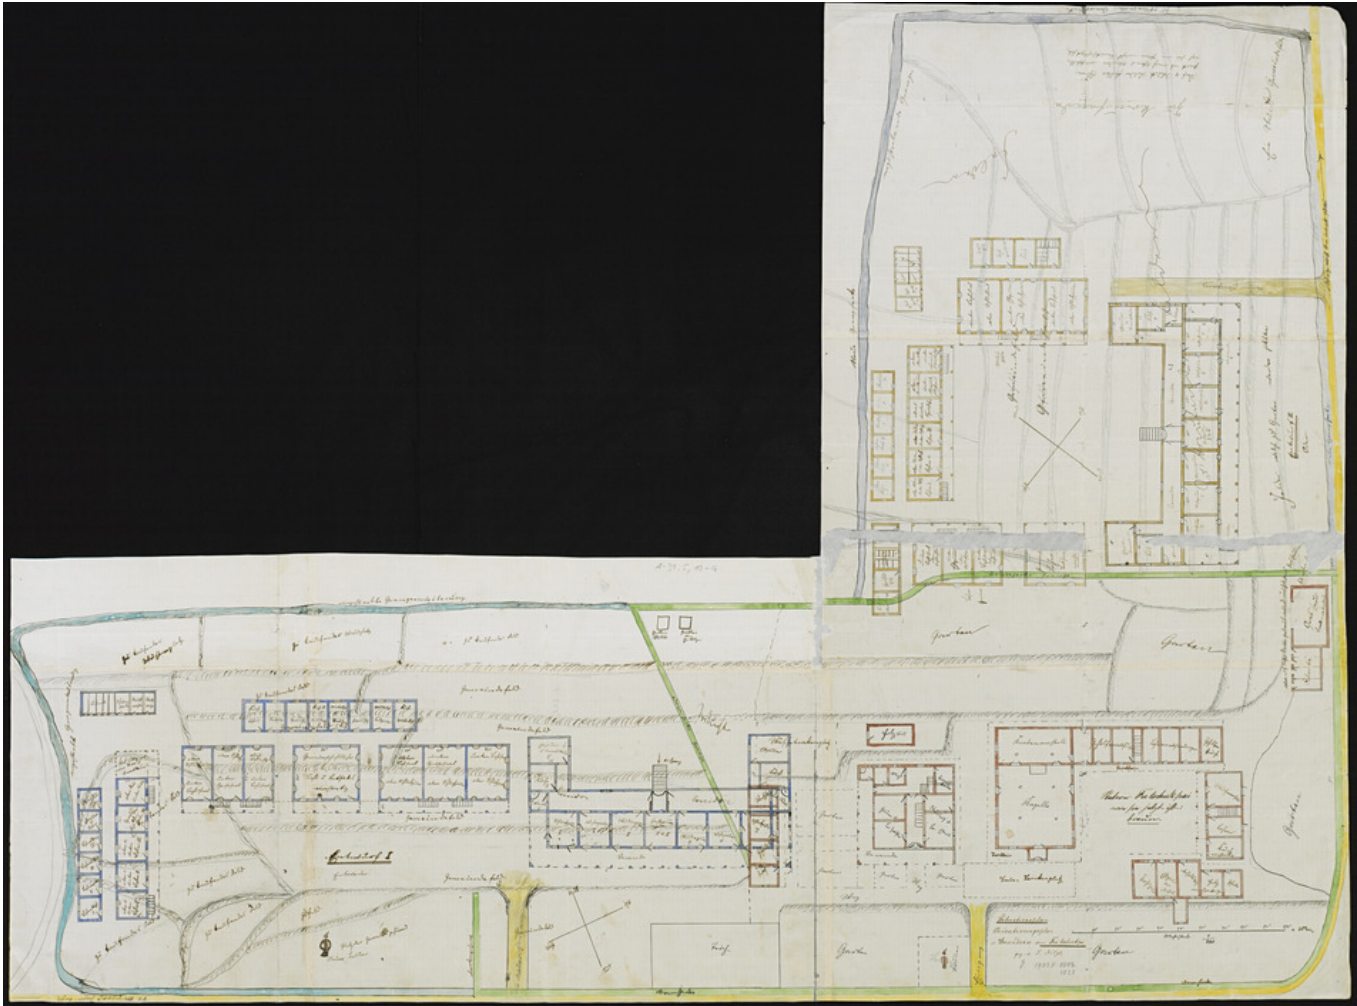

Basel Mission Archives

"Situationsplan. Orientierungsplan (sic!) u. Grundriss von Futschukpai. "

- Title:** "Situationsplan. Orientierungsplan (sic!) u. Grundriss von Futschukpai. "
- Alternate title:** General plan. Plan of orientation (sic!) and ground plan of Futschukpai.
- Ref. number:** A-031.05,10#04
- Date:** Date late: 1906
Proper date: 1879 - 1906
- Subject:** [Individuals]: Dilger, J.
[Individuals]: Gussmann, G.
[Individuals]: Hüttinger, C.
[Individuals]: Ott, R.
[Geography]: China
[Geography]: Futschukpai (Kutschuk)
[Archives catalogue]: Maps and plans: A - China: A-031 - Maps and sketches, plans of buildings China: A-031.05 - China. Mission station plans. Foplin to Kutschuk.: A-031.05,10
- Type:** Map

Basel Mission Archives

- Format:** [Format]: 79cm x 108cm
[Scale]: 200
[Condition]: -!
[Detail]: Station
[Material]: Papier
[Relevance]: +
[Scale unit]: Chinesische Fuss
- Ordering:** Please contact us by email info@bmarchives.org
- Contact details:** Basel Mission Archives/ mission 21, Missionstrasse 21, 4003 Basel, tel. (+41 61 260 2232), fax: (+41 61 260 2268), info@bmarchives.org
- Rights:** All the images (photographic and non- photographic) made available in this collection are the property of the Basel Mission / mission 21. The Basel Mission claims copyright on the images in their possession and requires those - both individuals and organisations - publishing any of the images, to pay a users fee.