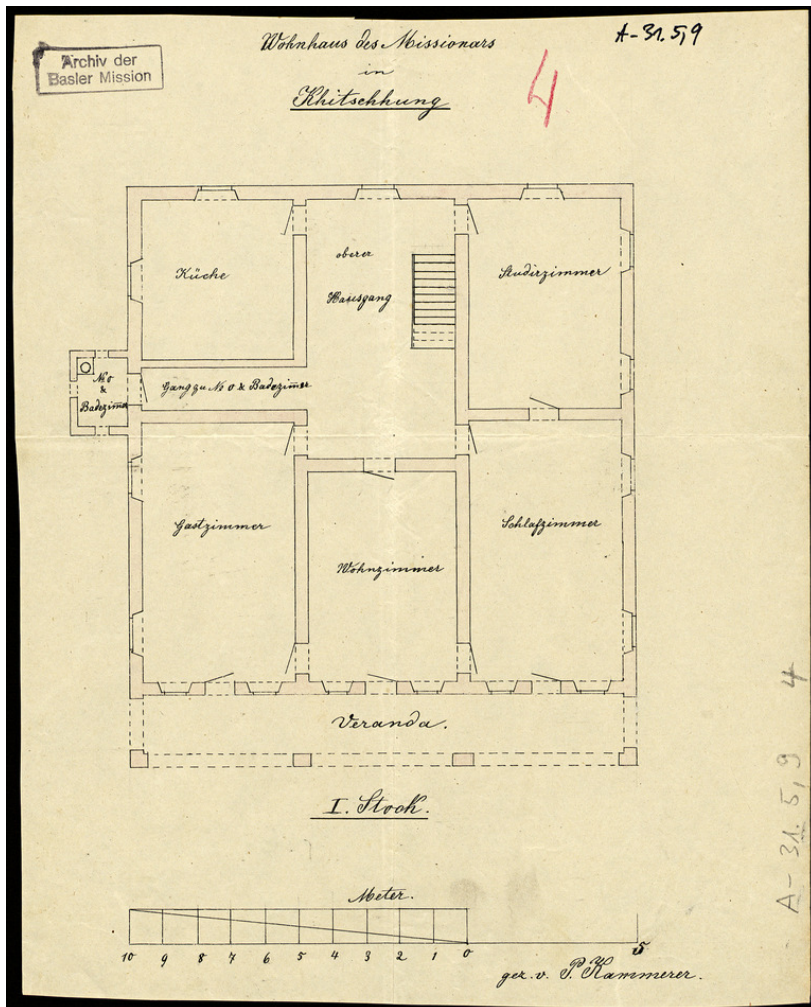

# Basel Mission Archives

"Wohnhaus des Missionars in Khitschung. "

**Title:** "Wohnhaus des Missionars in Khitschung. "

**Alternate title:** Dwelling of the missionary in Khitschung.

**Ref. number:** A-031.05,09#4

**Date:** Date late: 1905  
Proper date: 1879 - 1905

**Subject:** [Individuals]: Kammerer, P.  
[Geography]: China  
[Geography]: Khitschung  
[Archives catalogue]: Maps and plans: A - China: A-031 - Maps and sketches, plans of buildings China: A-031.05 - China. Mission station plans. Fophin to Kutschuk.: A-031.05,09

**Type:** Map

**Format:** [Format]: 27cm x 22cm  
[Scale]: 110