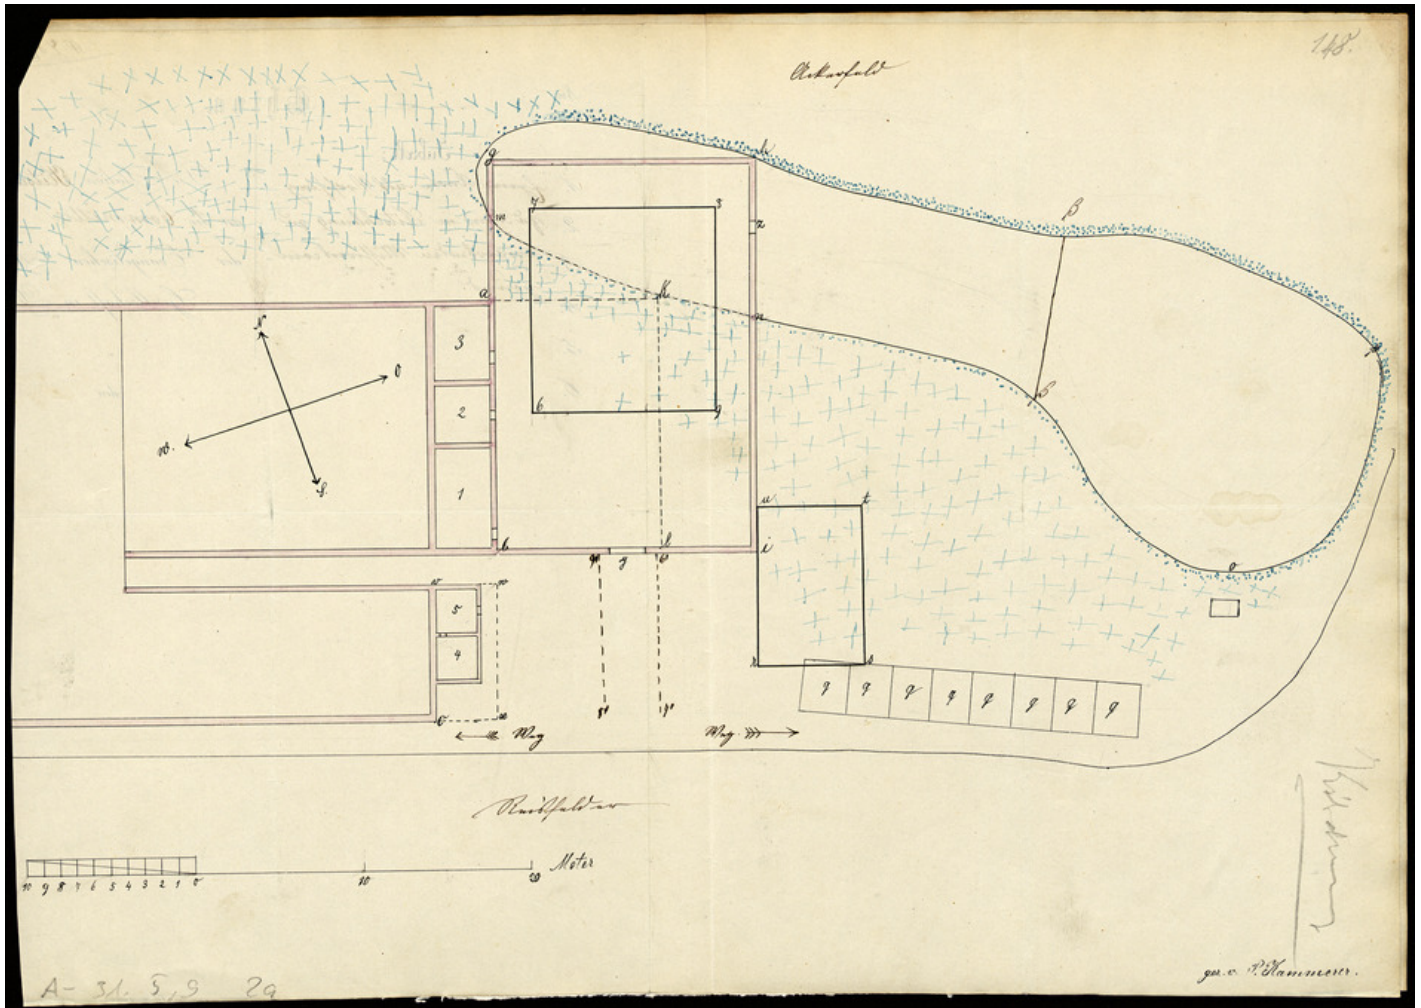

Basel Mission Archives

"_"

Title: "_"

Ref. number: A-031.05,09#2a

Date: Date late: 1905
Proper date: 1879 - 1905

Subject: [Individuals]: Kammerer, P.
[Geography]: China
[Geography]: Kutschung
[Archives catalogue]: Maps and plans: A - China: A-031 - Maps and sketches, plans of buildings China: A-031.05 - China. Mission station plans. Fophin to Kutschuk.: A-031.05,09

Type: Map

Format: [Format]: 28cm x 39cm
[Scale]: 222
[Condition]: /
[Detail]: Region

Basel Mission Archives

[Material]: Papier
[Scale unit]: Kilometer
[Relevance]: /

- Ordering:** Please contact us by email info@bmarchives.org
- Contact details:** Basel Mission Archives/ mission 21, Missionstrasse 21, 4003 Basel, tel. (+41 61 260 2232), fax: (+41 61 260 2268), info@bmarchives.org
- Rights:** All the images (photographic and non- photographic) made available in this collection are the property of the Basel Mission / mission 21. The Basel Mission claims copyright on the images in their possession and requires those - both individuals and organisations - publishing any of the images, to pay a users fee.