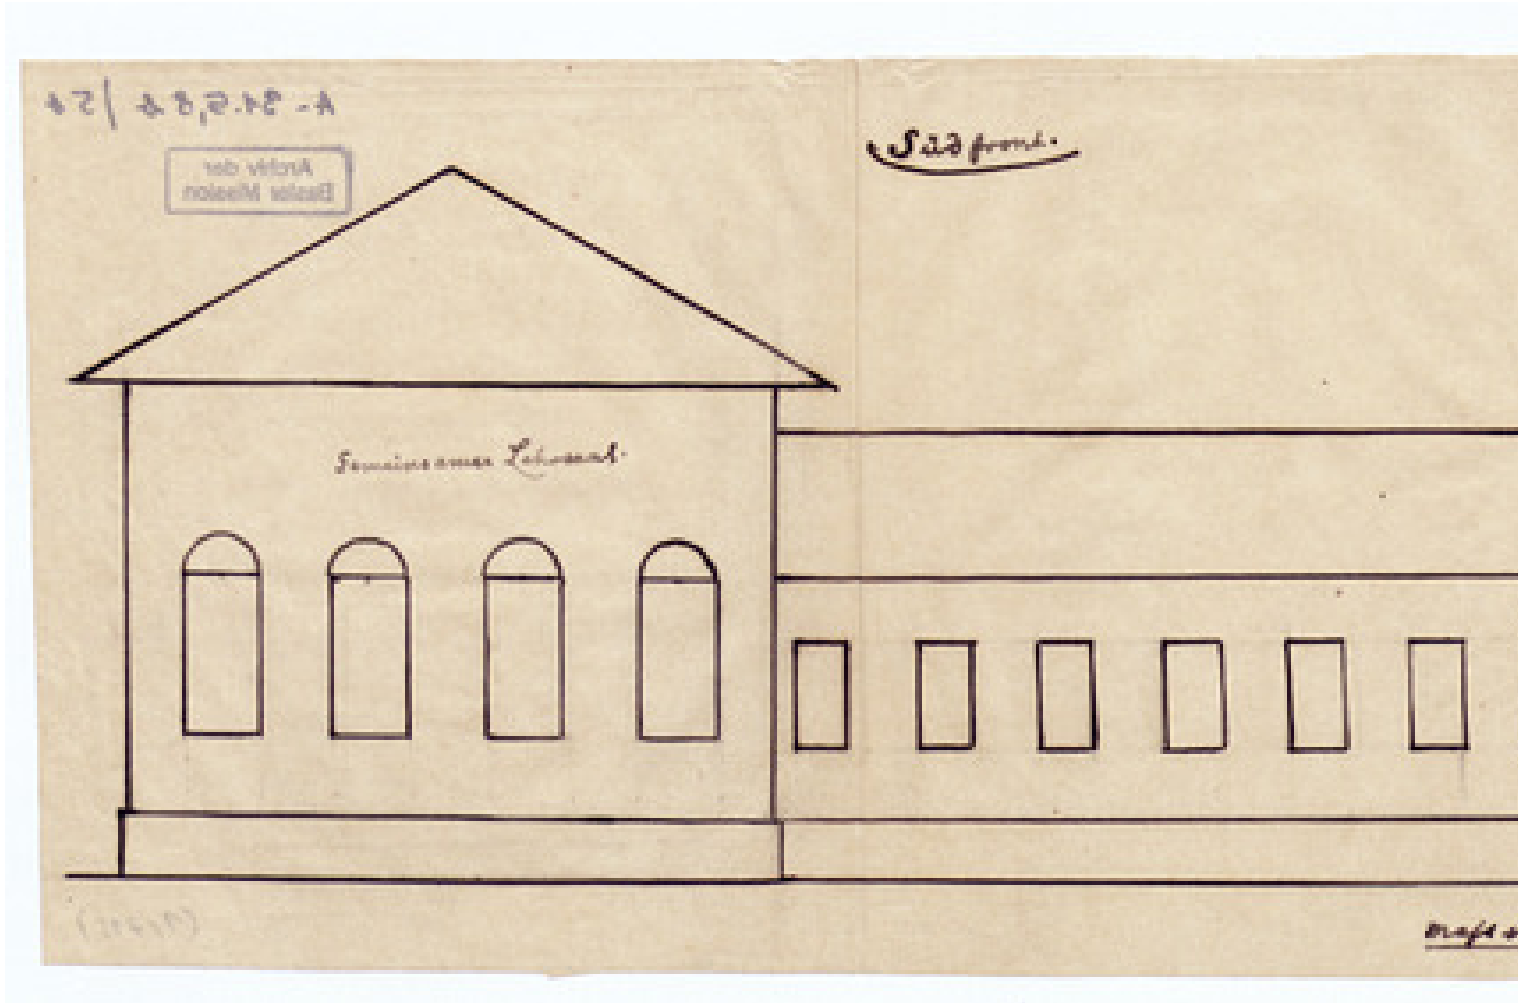

Basel Mission Archives

"Südfront. "

Title: "Südfront. "

Alternate title: Southern view.

Ref. number: A-031.05,08#b) 5b

Date: Date late: 1920
Proper date: 1882 - 1920

Subject: [Individuals]: Schultheiss, H.
[Individuals]: Walter, E.
[Individuals]: Giess, H.
[Individuals]: Bay, H.
[Individuals]: Rensch, G.
[Geography]: China
[Archives catalogue]: Maps and plans: A - China: A-031 - Maps and sketches, plans of buildings China: A-031.05 - China. Mission station plans. Foplin to Kutschuk.: A-031.05,08

Type: Map

Basel Mission Archives

- Format:** [Format]: 18cm x 61cm
[Scale]: 100
[Condition]: /
[Detail]: Haus
[Material]: Seidenpapier
[Scale unit]: ohne Angabe
[Relevance]: /
- Ordering:** Please contact us by email info@bmarchives.org
- Contact details:** Basel Mission Archives/ mission 21, Missionstrasse 21, 4003 Basel, tel. (+41 61 260 2232), fax: (+41 61 260 2268), info@bmarchives.org
- Rights:** All the images (photographic and non- photographic) made available in this collection are the property of the Basel Mission / mission 21. The Basel Mission claims copyright on the images in their possession and requires those - both individuals and organisations - publishing any of the images, to pay a users fee.