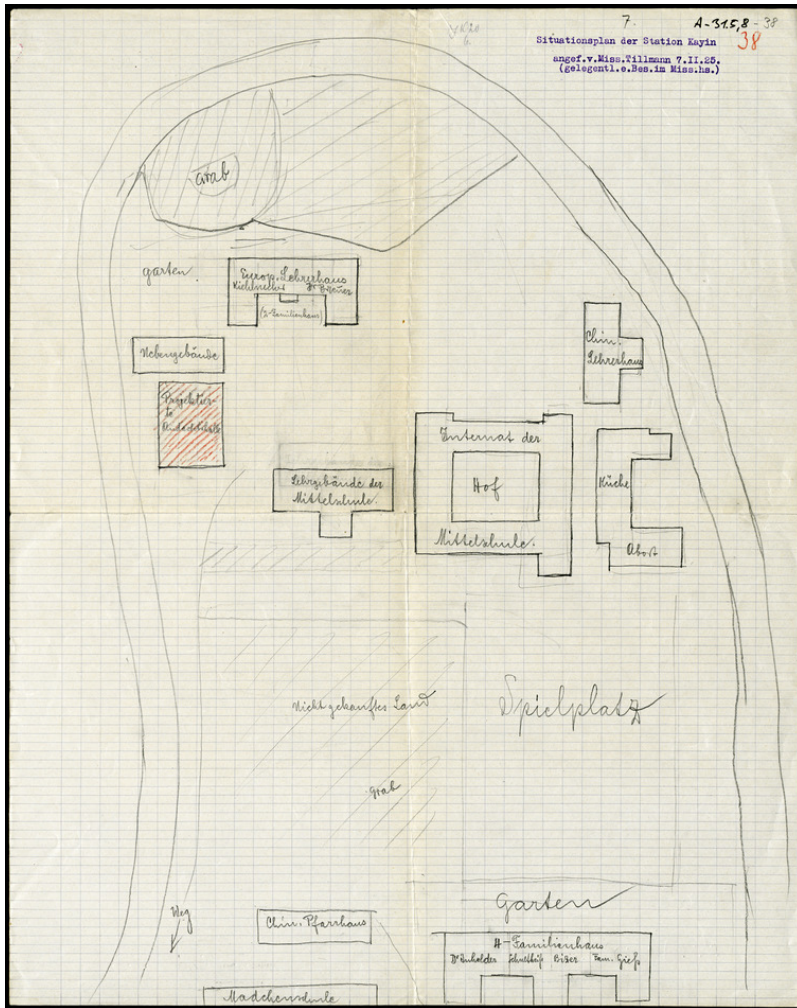

Basel Mission Archives

"(Situationsplan der Station Kayin angef. V. Miss. Tillmann 7.II.25. (gelegentl.e.Bes. im Miss.hs.) "

Title: "(Situationsplan der Station Kayin angef. V. Miss. Tillmann 7.II.25. (gelegentl.e.Bes. im Miss.hs.) "

Alternate title: (General plan of Kayin station begun by Miss. Tillmann 7.11.25 (occasionally a visitor in the mission house)

Ref. number: A-031.05,08#38

Date: Date late: 1920
Proper date: 1882 - 1920

Subject: [Individuals]: Schultheiss, H.
[Individuals]: Walter, E.
[Individuals]: Giess, H.
[Individuals]: Bay, H.
[Individuals]: Rensch, G.
[Geography]: China
[Geography]: Kayin
[Archives catalogue]: Maps and plans: A - China: A-031 - Maps and sketches,

Basel Mission Archives

plans of buildings China: A-031.05 - China. Mission station plans. Fophin to Kutschuk.: A-031.05,08

Type: Map

Format: [Format]: 46cm x 36cm
[Condition]: /
[Detail]: Station
[Material]: Papier
[Relevance]: -
[Scale unit]: ohne Angabe