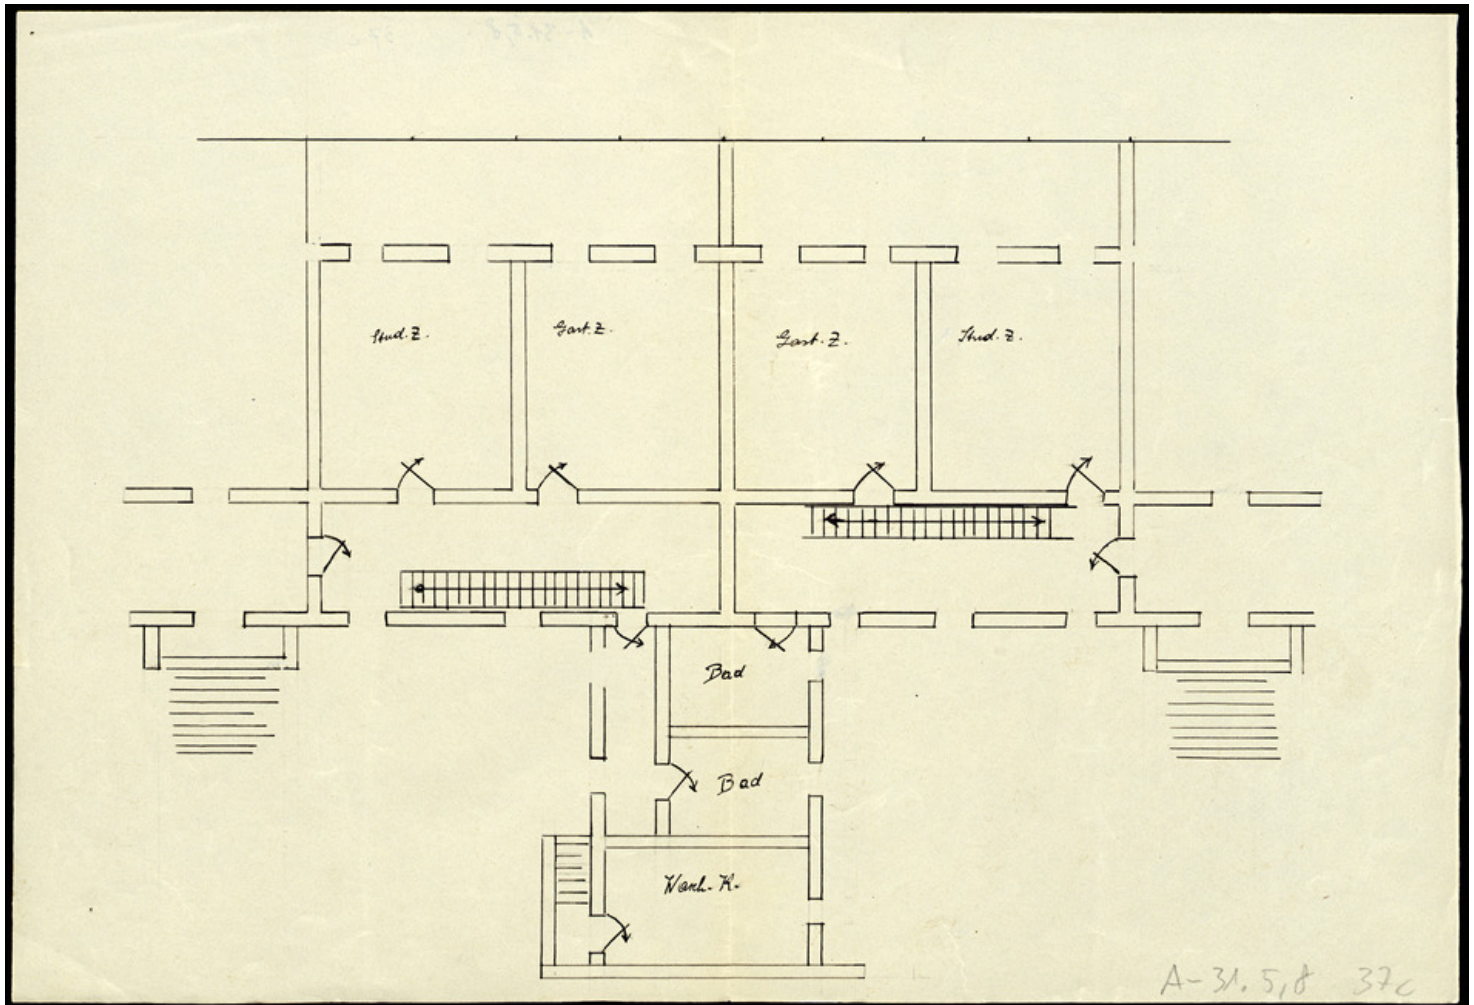

Basel Mission Archives

"_"

Title: "_"

Ref. number: A-031.05,08#37c

Date: Date late: 1920
Proper date: 1882 - 1920

Subject: [Individuals]: Schultheiss, H.
[Individuals]: Walter, E.
[Individuals]: Giess, H.
[Individuals]: Bay, H.
[Individuals]: Rensch, G.
[Geography]: China
[Geography]: Kayin
[Archives catalogue]: Maps and plans: A - China: A-031 - Maps and sketches, plans of buildings China: A-031.05 - China. Mission station plans. Fophin to Kutschuk.: A-031.05,08