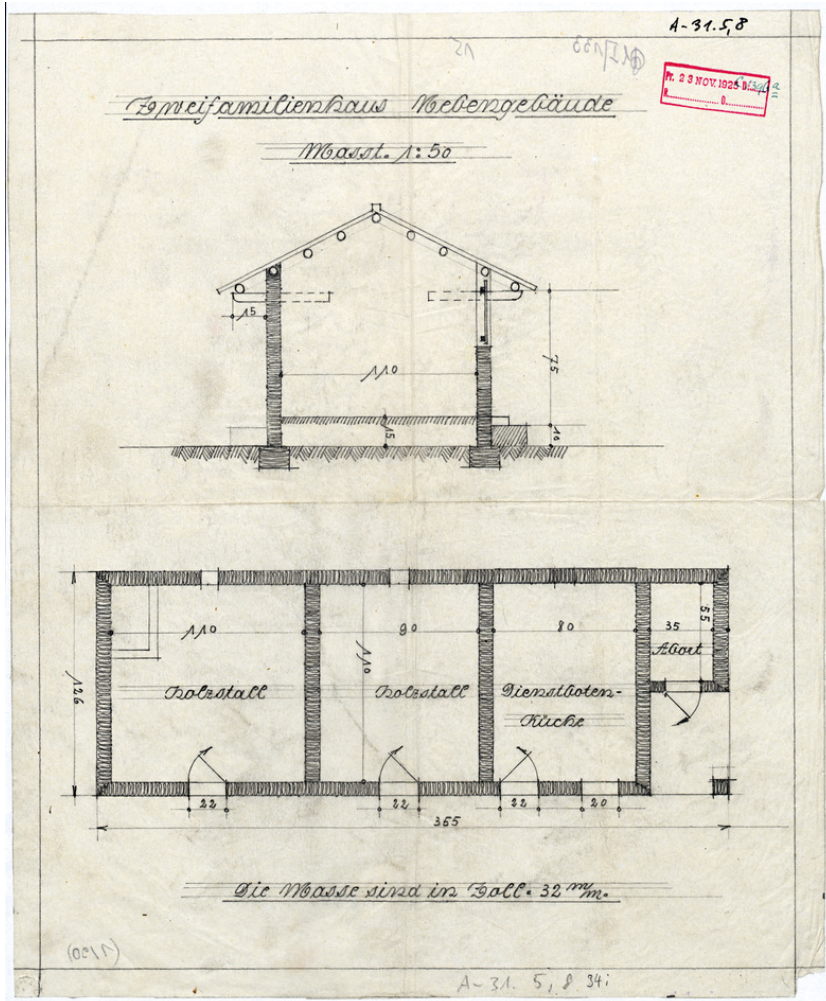

Basel Mission Archives

"Zweifamilienhaus Nebengebäude. "

Title: "Zweifamilienhaus Nebengebäude. "

Alternate title: Two family house outbuilding

Ref. number: A-031.05,08#34i

Date: Date late: 1920
Proper date: 1882 - 1920

Subject: [Individuals]: Schultheiss, H.
[Individuals]: Walter, E.
[Individuals]: Giess, H.
[Individuals]: Bay, H.
[Individuals]: Rensch, G.
[Geography]: China
[Geography]: Kayin
[Archives catalogue]: Maps and plans: A - China: A-031 - Maps and sketches, plans of buildings China: A-031.05 - China. Mission station plans. Foplin to Kutschuk.: A-031.05,08