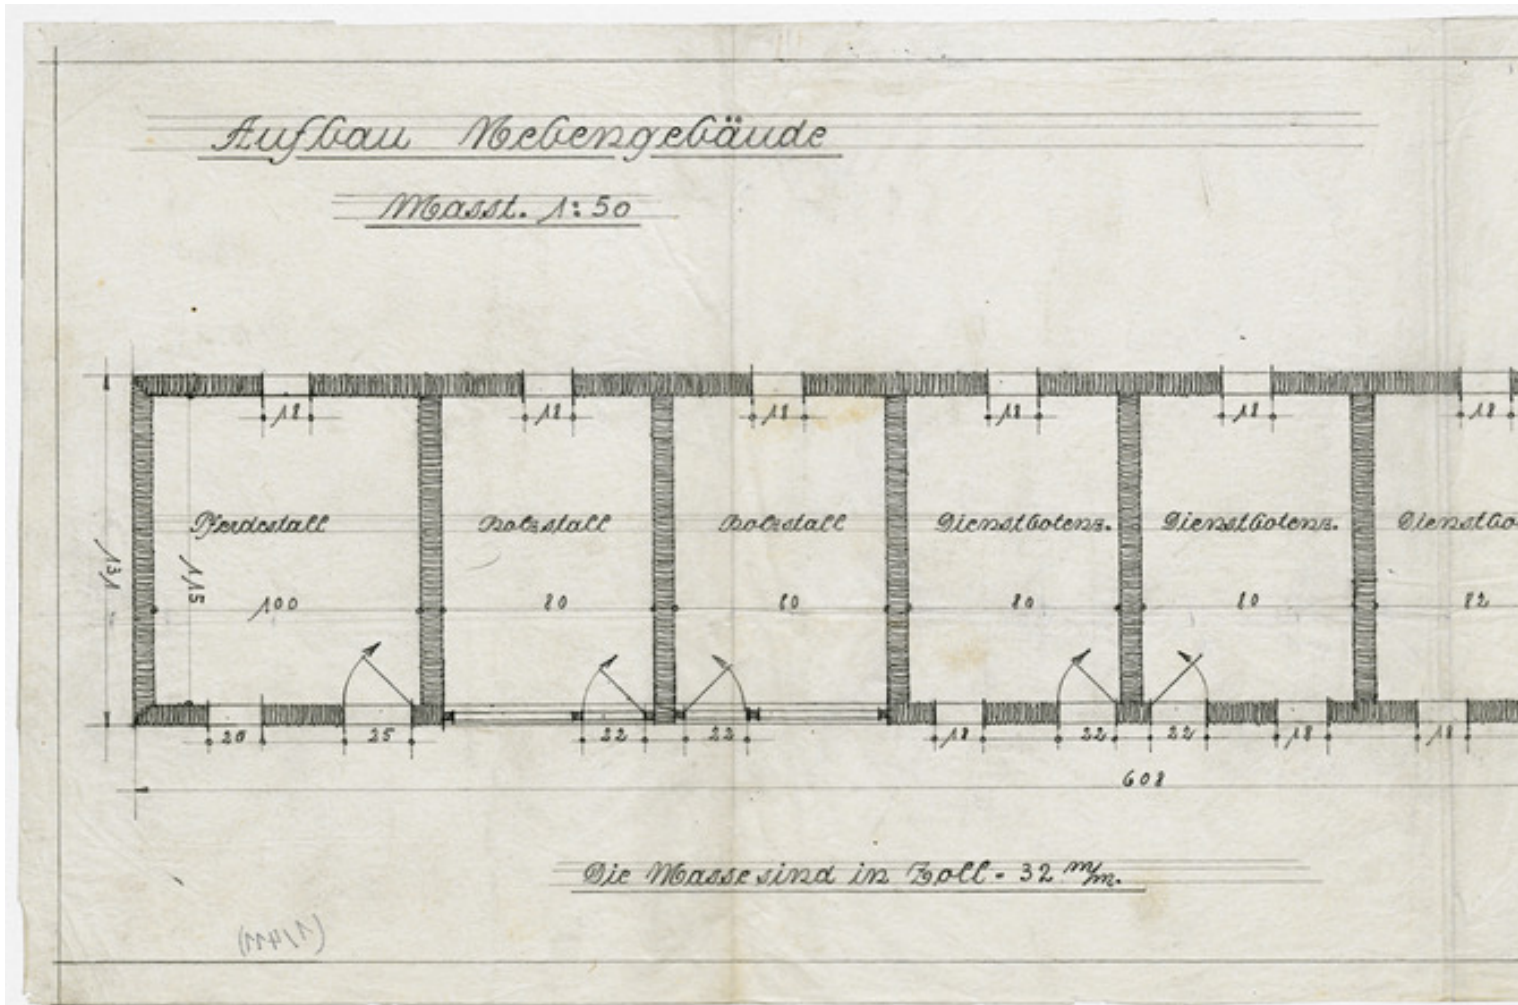

Basel Mission Archives

"Aufbau Nebengebäude. "

Title: "Aufbau Nebengebäude. "

Alternate title: Layout outbuilding.

Ref. number: A-031.05,08#34h

Date: Date late: 1920
Proper date: 1882 - 1920

Subject: [Individuals]: Schultheiss, H.
[Individuals]: Walter, E.
[Individuals]: Giess, H.
[Individuals]: Bay, H.
[Individuals]: Rensch, G.
[Geography]: China
[Geography]: Kayin
[Archives catalogue]: Maps and plans: A - China: A-031 - Maps and sketches, plans of buildings China: A-031.05 - China. Mission station plans. Fophin to Kutschuk.: A-031.05,08

Basel Mission Archives

- Type:** Map
- Format:** [Format]: 24cm x 51cm
[Scale]: 50
[Condition]: /
[Detail]: Haus
[Material]: Seidenpapier
[Scale unit]: andere
[Relevance]: /
- Ordering:** Please contact us by email info@bmarchives.org
- Contact details:** Basel Mission Archives/ mission 21, Missionstrasse 21, 4003 Basel, tel. (+41 61 260 2232), fax: (+41 61 260 2268), info@bmarchives.org
- Rights:** All the images (photographic and non- photographic) made available in this collection are the property of the Basel Mission / mission 21. The Basel Mission claims copyright on the images in their possession and requires those - both individuals and organisations - publishing any of the images, to pay a users fee.