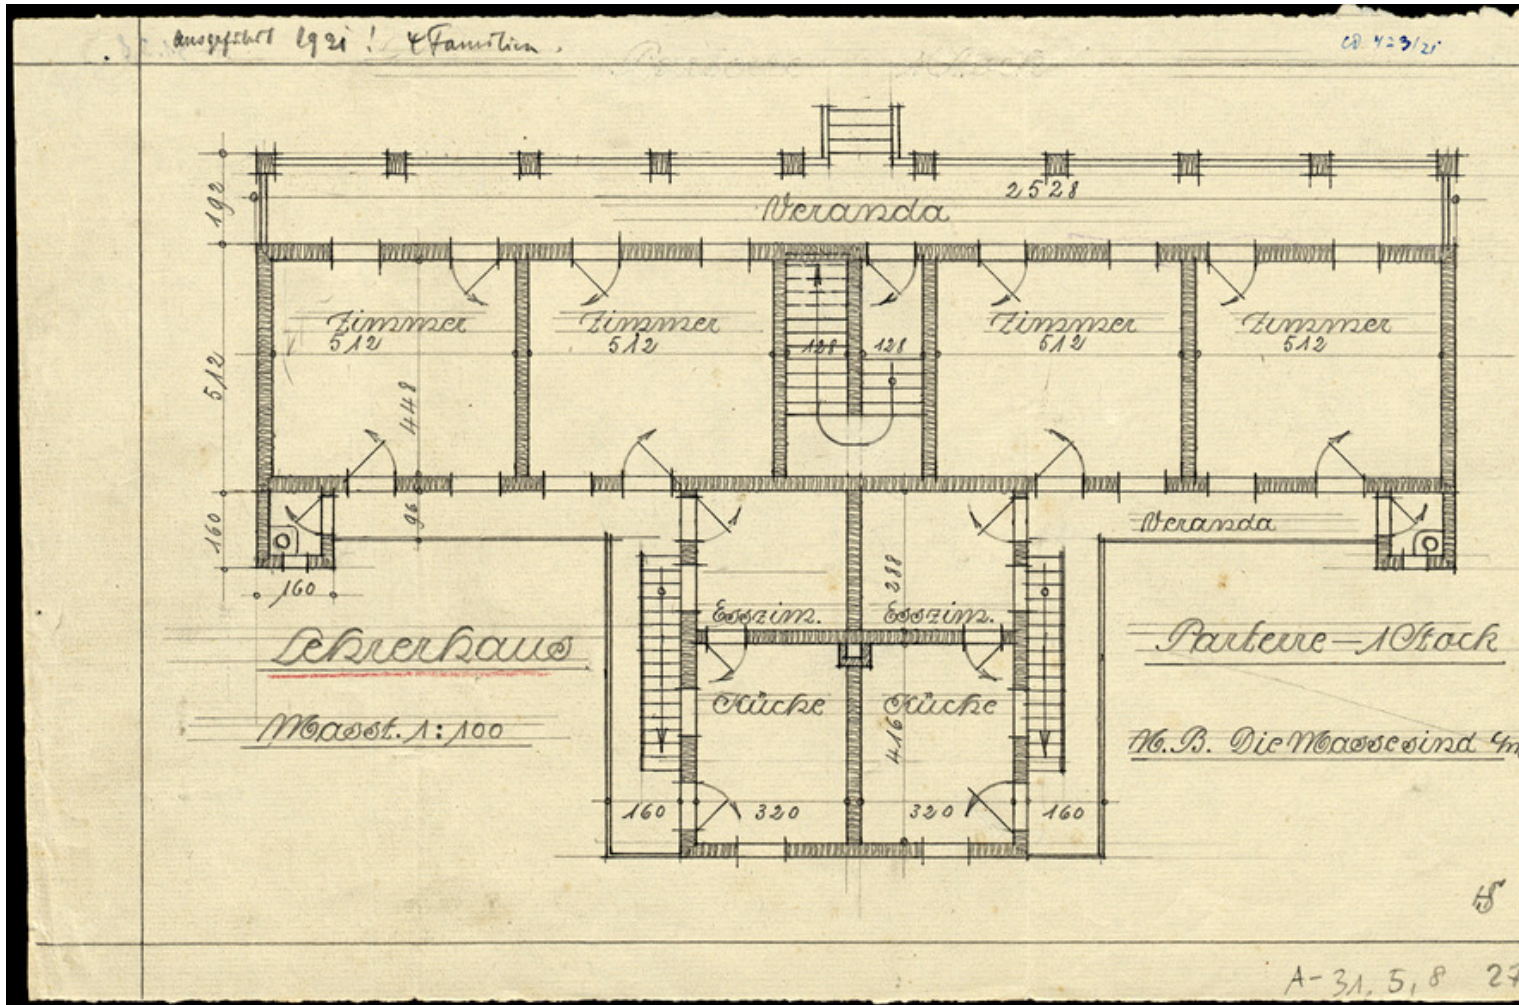

Basel Mission Archives

"Lehrerhaus. Parterre. "

Title: "Lehrerhaus. Parterre. "

Alternate title: Teachers dwellings Ground floor

Ref. number: A-031.05,08#27

Date: Date late: 1920
Proper date: 1882 - 1920

Subject: [Individuals]: Schultheiss, H.
[Individuals]: Walter, E.
[Individuals]: Giess, H.
[Individuals]: Bay, H.
[Individuals]: Rensch, G.
[Geography]: China
[Geography]: Kayin
[Archives catalogue]: Maps and plans: A - China: A-031 - Maps and sketches, plans of buildings China: A-031.05 - China. Mission station plans. Fophin to Kutschuk.: A-031.05,08