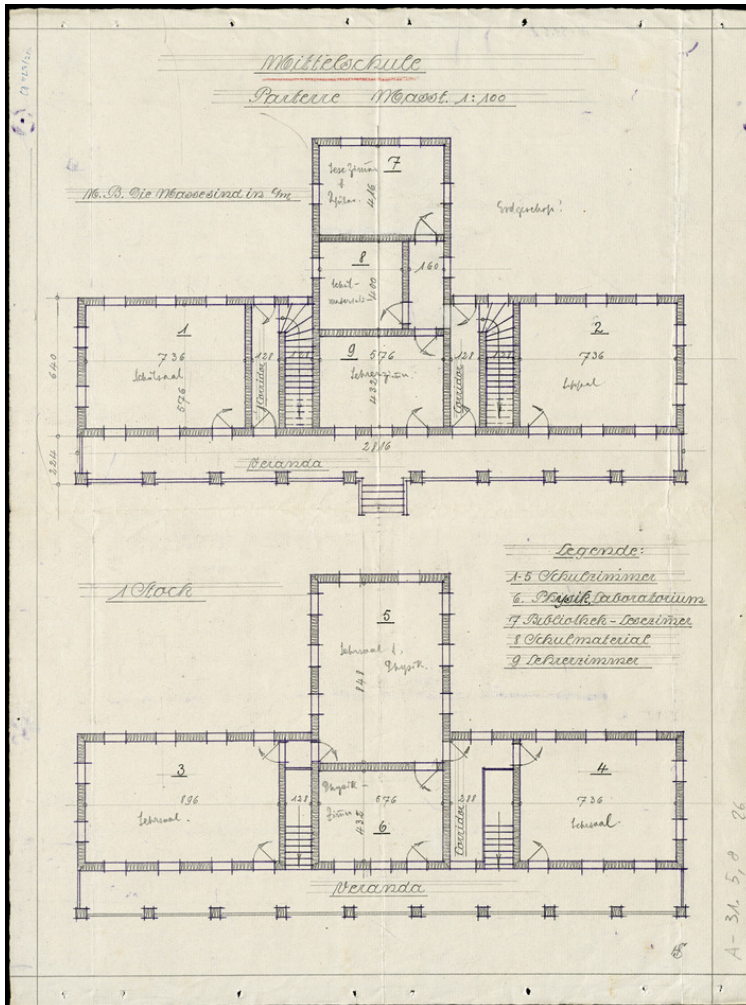

Basel Mission Archives

"Mittelschule. Parterre. "

Title: "Mittelschule. Parterre. "

Alternate title: Secondary school. Ground floor.

Ref. number: A-031.05,08#26

Date: Date late: 1920
Proper date: 1882 - 1920

Subject: [Individuals]: Schultheiss, H.
[Individuals]: Walter, E.
[Individuals]: Giess, H.
[Individuals]: Bay, H.
[Individuals]: Rensch, G.
[Geography]: China
[Geography]: Kayin
[Archives catalogue]: Maps and plans: A - China: A-031 - Maps and sketches, plans of buildings China: A-031.05 - China. Mission station plans. Fophin to Kutschuk.: A-031.05,08