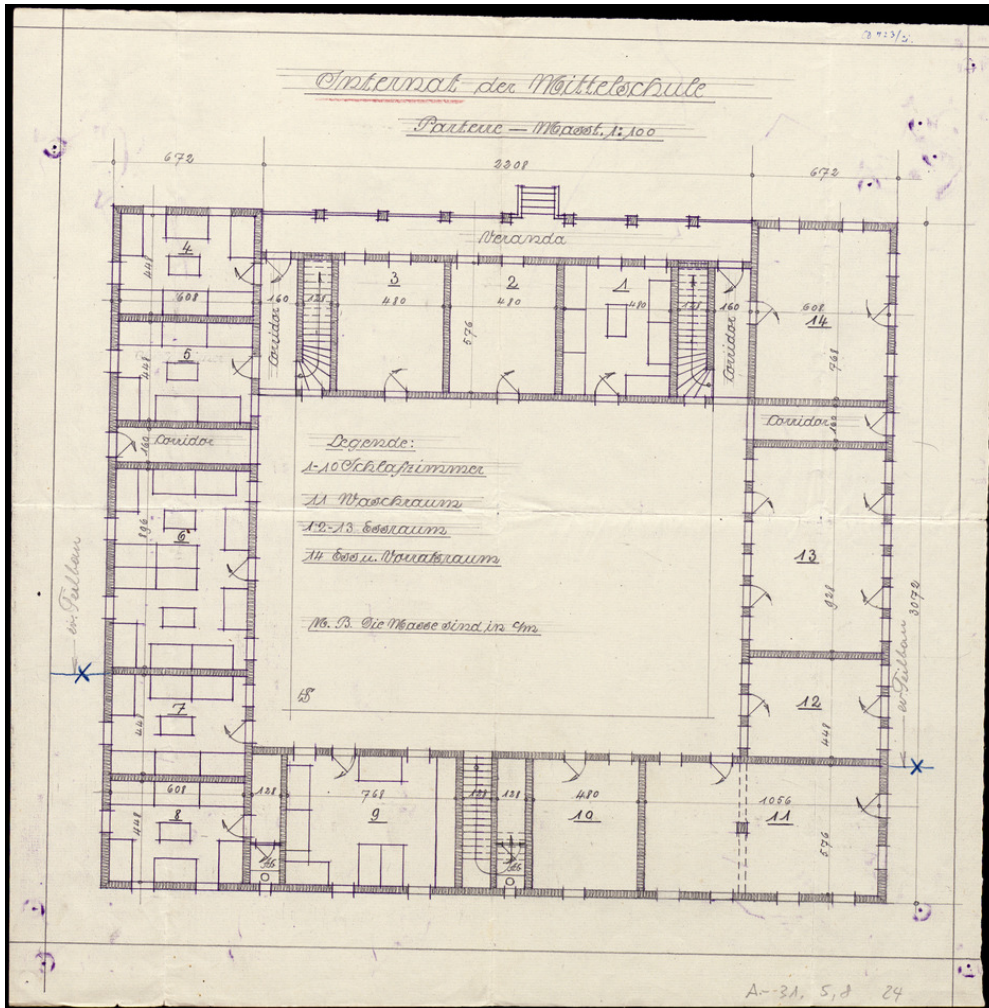

Basel Mission Archives

"Internat der Mittelschule. Parterre. "

Title: "Internat der Mittelschule. Parterre. "

Alternate title: Boarding school of the secondary school. Ground floor.

Ref. number: A-031.05,08#24

Date: Date late: 1920
Proper date: 1882 - 1920

Subject: [Individuals]: Schultheiss, H.
[Individuals]: Walter, E.
[Individuals]: Giess, H.
[Individuals]: Bay, H.
[Individuals]: Rensch, G.
[Geography]: China
[Geography]: Kayin
[Archives catalogue]: Maps and plans: A - China: A-031 - Maps and sketches, plans of buildings China: A-031.05 - China. Mission station plans. Fophin to Kutschuk.: A-031.05,08