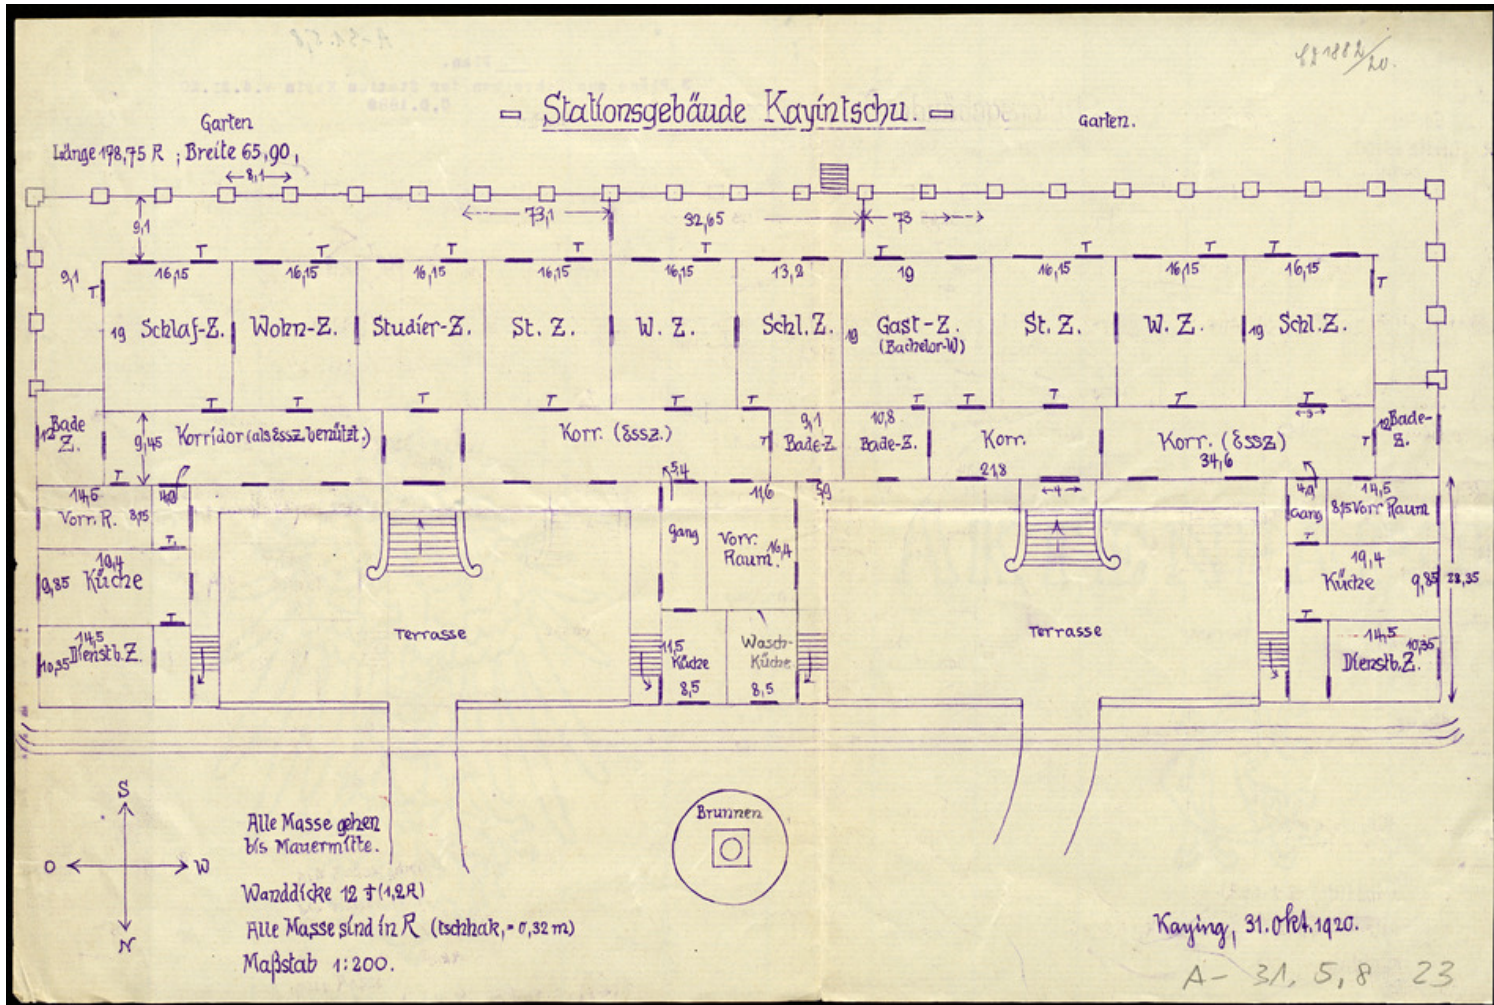

Basel Mission Archives

"Stationsgebäude Kayintschu. "

Title: "Stationsgebäude Kayintschu. "

Alternate title: Station building Kayintschu.

Ref. number: A-031.05,08#23

Date: Date late: 1920
Proper date: 1882 - 1920

Subject: [Individuals]: Schultheiss, H.
[Individuals]: Walter, E.
[Individuals]: Giess, H.
[Individuals]: Bay, H.
[Individuals]: Rensch, G.
[Geography]: China
[Geography]: Kayin
[Archives catalogue]: Maps and plans: A - China: A-031 - Maps and sketches, plans of buildings China: A-031.05 - China. Mission station plans. Fophin to Kutschuk.: A-031.05,08

Basel Mission Archives

- Type:** Map
- Format:** [Format]: 26cm x 42cm
[Scale]: 200
[Condition]: /
[Detail]: Haus
[Relevance]: +
[Scale unit]: Chinesische Fuss
- Ordering:** Please contact us by email info@bmarchives.org
- Contact details:** Basel Mission Archives/ mission 21, Missionstrasse 21, 4003 Basel, tel. (+41 61 260 2232), fax: (+41 61 260 2268), info@bmarchives.org
- Rights:** All the images (photographic and non- photographic) made available in this collection are the property of the Basel Mission / mission 21. The Basel Mission claims copyright on the images in their possession and requires those - both individuals and organisations - publishing any of the images, to pay a users fee.