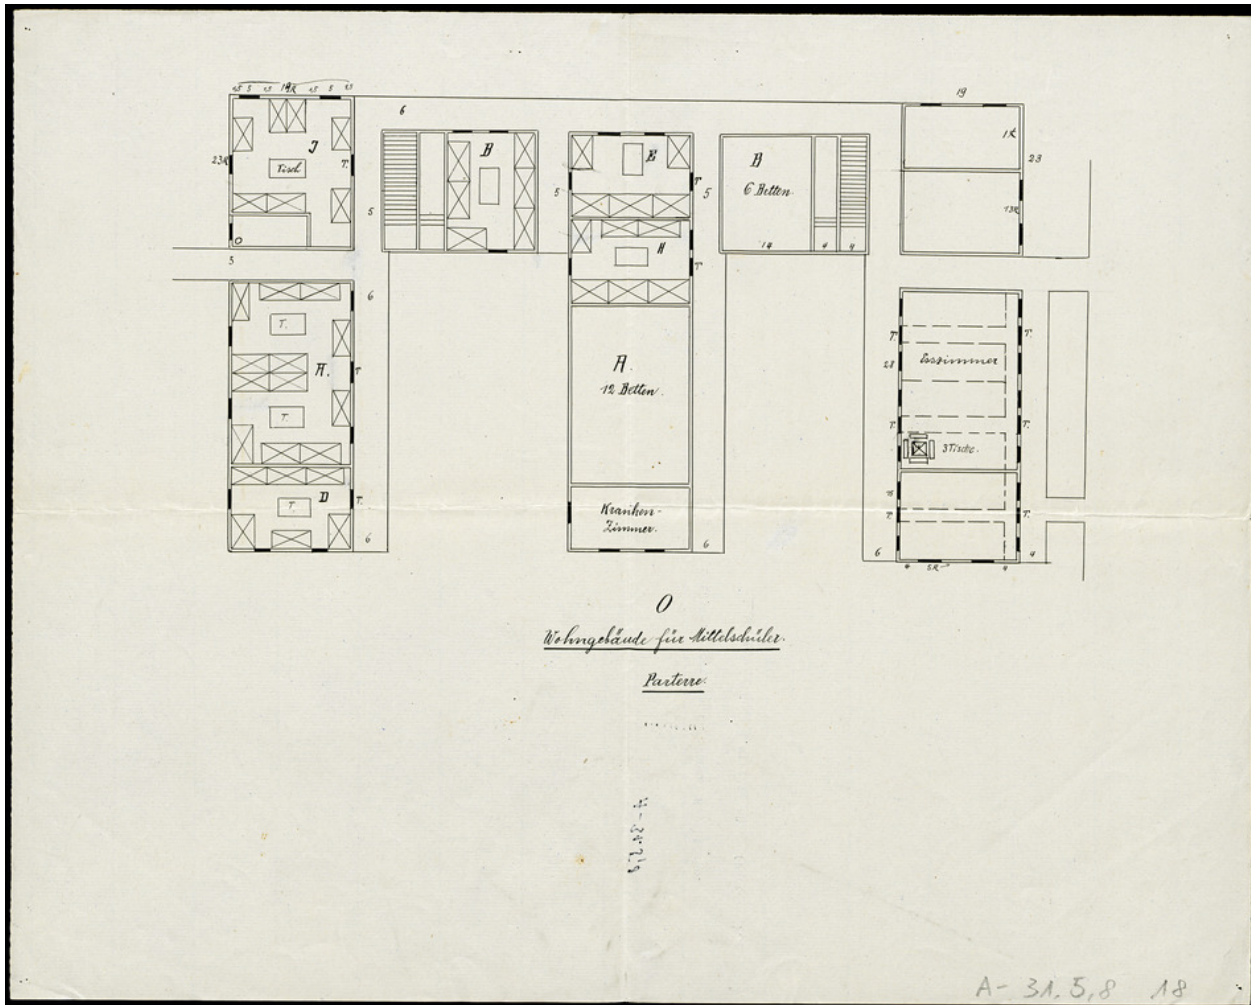

Basel Mission Archives

"Wohngebäude für Mittelschüler. Parterre. "

Title: "Wohngebäude für Mittelschüler. Parterre. "

Alternate title: Dwellings for secondary school pupils. Ground floor.

Ref. number: A-031.05,08#18

Date: Date late: 1920
Proper date: 1882 - 1920

Subject: [Individuals]: Schultheiss, H.
[Individuals]: Walter, E.
[Individuals]: Giess, H.
[Individuals]: Bay, H.
[Individuals]: Rensch, G.
[Geography]: China
[Geography]: Kayin
[Archives catalogue]: Maps and plans: A - China: A-031 - Maps and sketches, plans of buildings China: A-031.05 - China. Mission station plans. Foplin to Kutschuk.: A-031.05,08