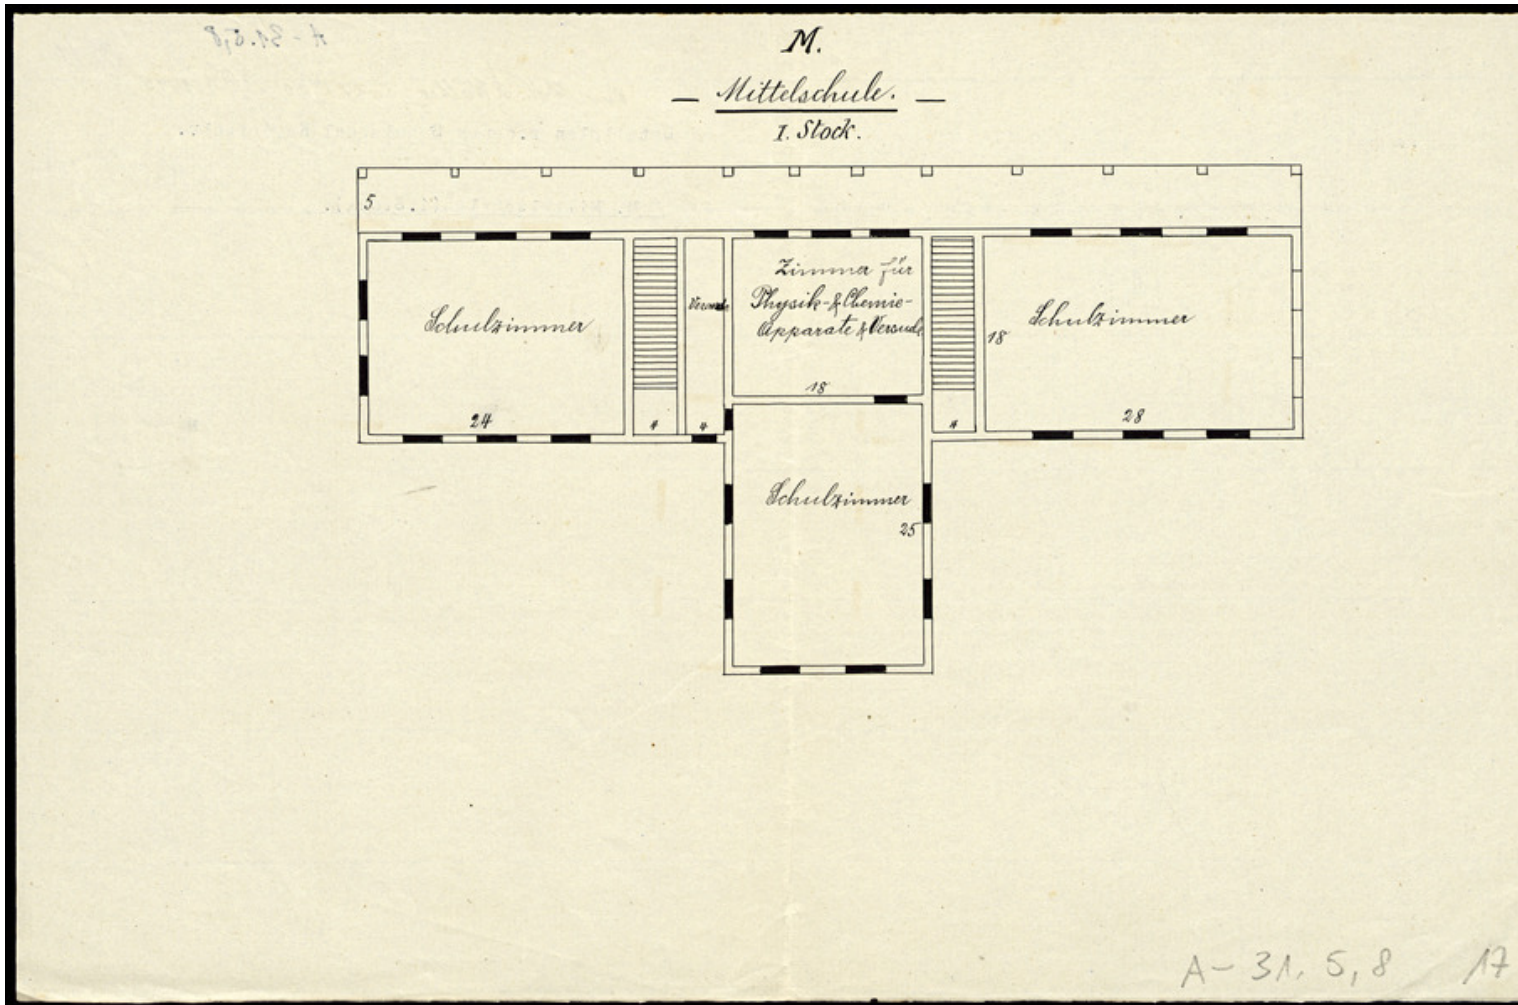

# Basel Mission Archives

"Mittelschule. "

**Title:** "Mittelschule. "

**Alternate title:** Secondary school.

**Ref. number:** A-031.05,08#17

**Date:** Date late: 1920  
Proper date: 1882 - 1920

**Subject:** [Individuals]: Schultheiss, H.  
[Individuals]: Walter, E.  
[Individuals]: Giess, H.  
[Individuals]: Bay, H.  
[Individuals]: Rensch, G.  
[Geography]: China  
[Geography]: Kayin  
[Archives catalogue]: Maps and plans: A - China: A-031 - Maps and sketches, plans of buildings China: A-031.05 - China. Mission station plans. Foplin to Kutschuk.: A-031.05,08