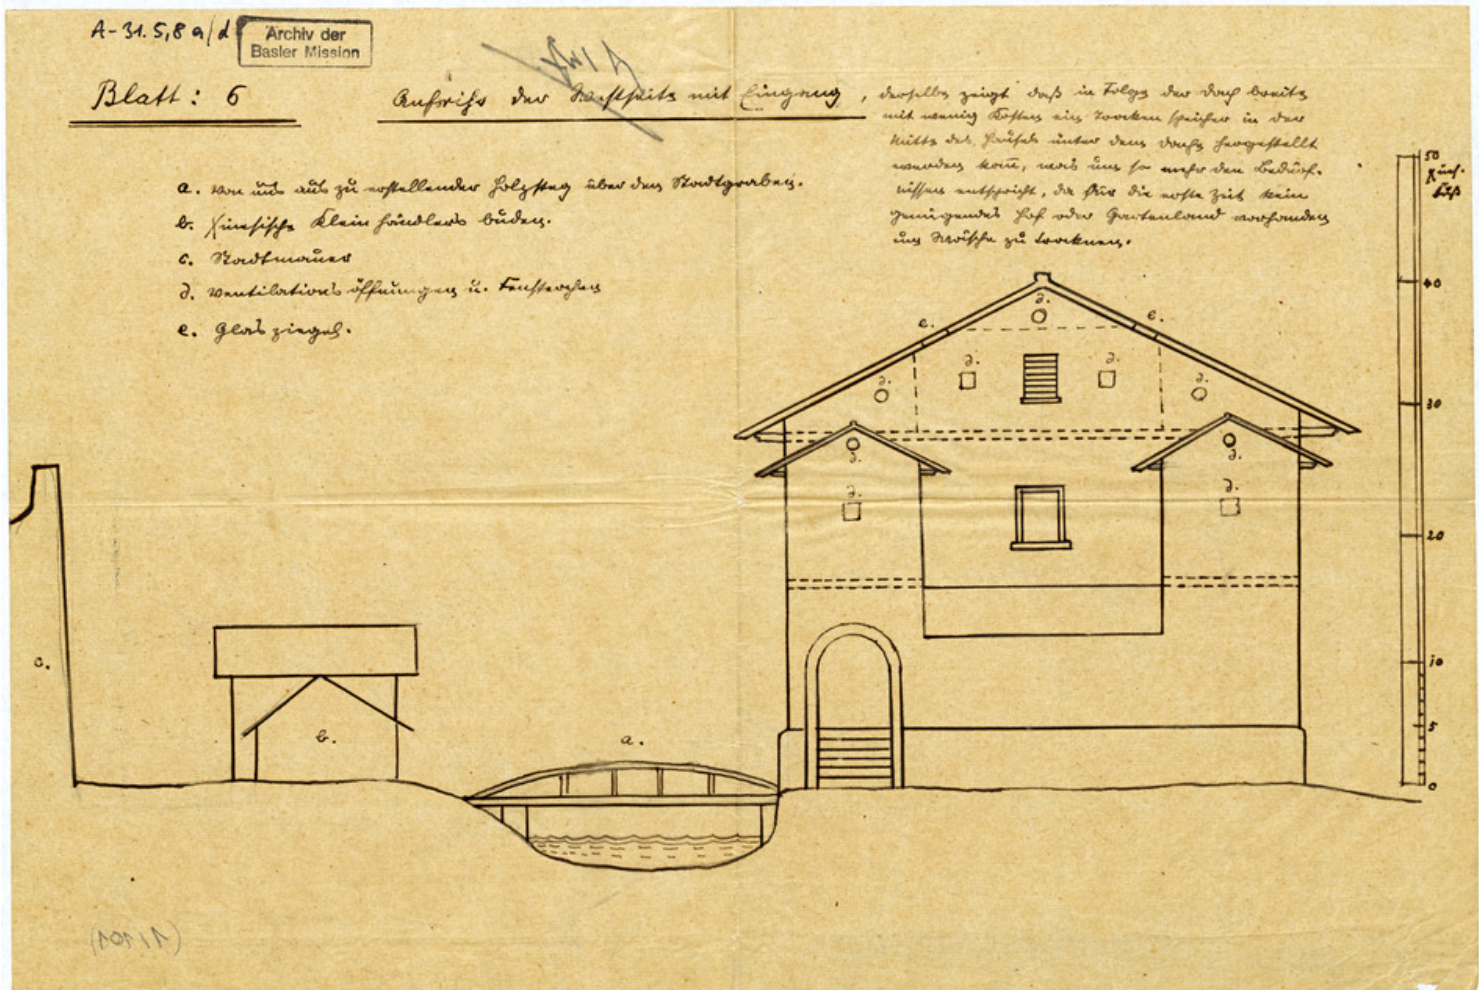

## "Aufriss der Hauptseite mit Eingang.[A 147] "

**Title:** "Aufriss der Hauptseite mit Eingang.[A 147] "

**Alternate title:** Drawing of the main face with entrance [A 147]

**Ref. number:** A-031.05,08#a) d6

**Date:** Date late: 1920  
 Proper date: 1882 - 1920

**Subject:** [Individuals]: Schultheiss, H.  
 [Individuals]: Walter, E.  
 [Individuals]: Giess, H.  
 [Individuals]: Bay, H.  
 [Individuals]: Rensch, G.  
 [Geography]: China  
 [Geography]: Tschin pin  
 [Archives catalogue]: Maps and plans: A - China: A-031 - Maps and sketches, plans of buildings China: A-031.05 - China. Mission station plans. Fophin to Kutschuk.: A-031.05,08

# Basel Mission Archives

---

- Type:** Map
- Format:** [Format]: 25cm x 37cm  
[Condition]: /  
[Detail]: Haus  
[Material]: Pergamentpapier (gelbliches dünnes)  
[Relevance]: +  
[Scale unit]: Chinesische Fuss
- Ordering:** Please contact us by email [info@bmarchives.org](mailto:info@bmarchives.org)
- Contact details:** Basel Mission Archives/ mission 21, Missionstrasse 21, 4003 Basel, tel. (+41 61 260 2232), fax: (+41 61 260 2268), [info@bmarchives.org](mailto:info@bmarchives.org)
- Rights:** All the images (photographic and non- photographic) made available in this collection are the property of the Basel Mission / mission 21. The Basel Mission claims copyright on the images in their possession and requires those - both individuals and organisations - publishing any of the images, to pay a users fee.