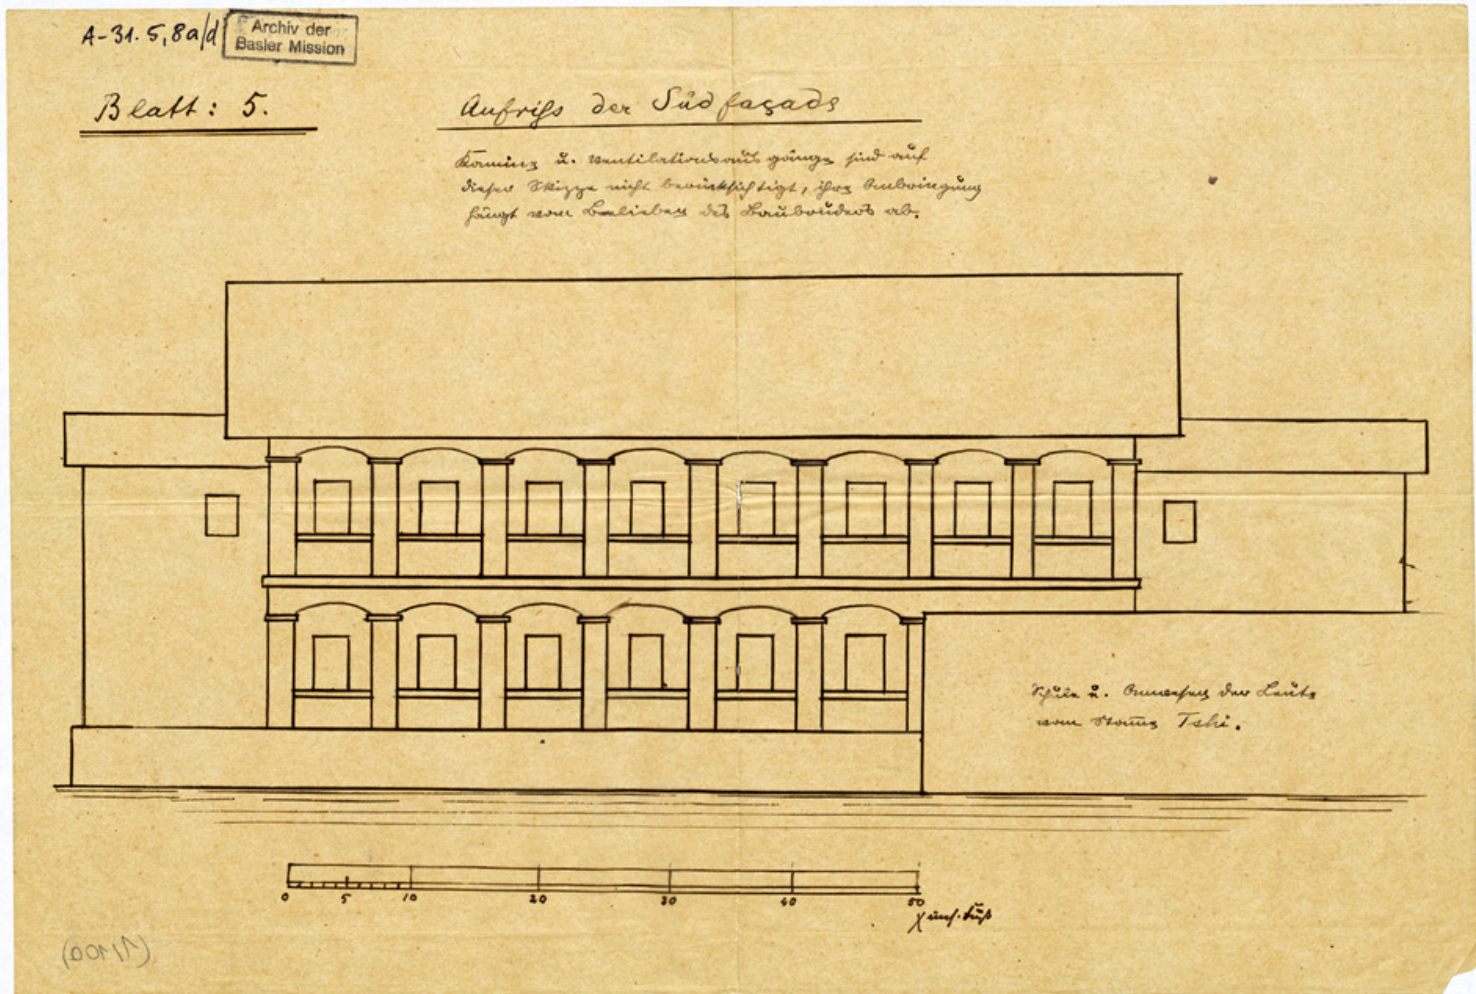

Basel Mission Archives

"Aufriss der Südfacade. "

Title: "Aufriss der Südfacade. "

Alternate title: Drawing of the southern front.

Ref. number: A-031.05,08#a) d5

Date: Date late: 1920
Proper date: 1882 - 1920

Subject: [Individuals]: Schultheiss, H.
[Individuals]: Walter, E.
[Individuals]: Giess, H.
[Individuals]: Bay, H.
[Individuals]: Rensch, G.
[Geography]: China
[Geography]: Tschin pin
[Archives catalogue]: Maps and plans: A - China: A-031 - Maps and sketches, plans of buildings China: A-031.05 - China. Mission station plans. Fochin to Kutschuk.: A-031.05,08