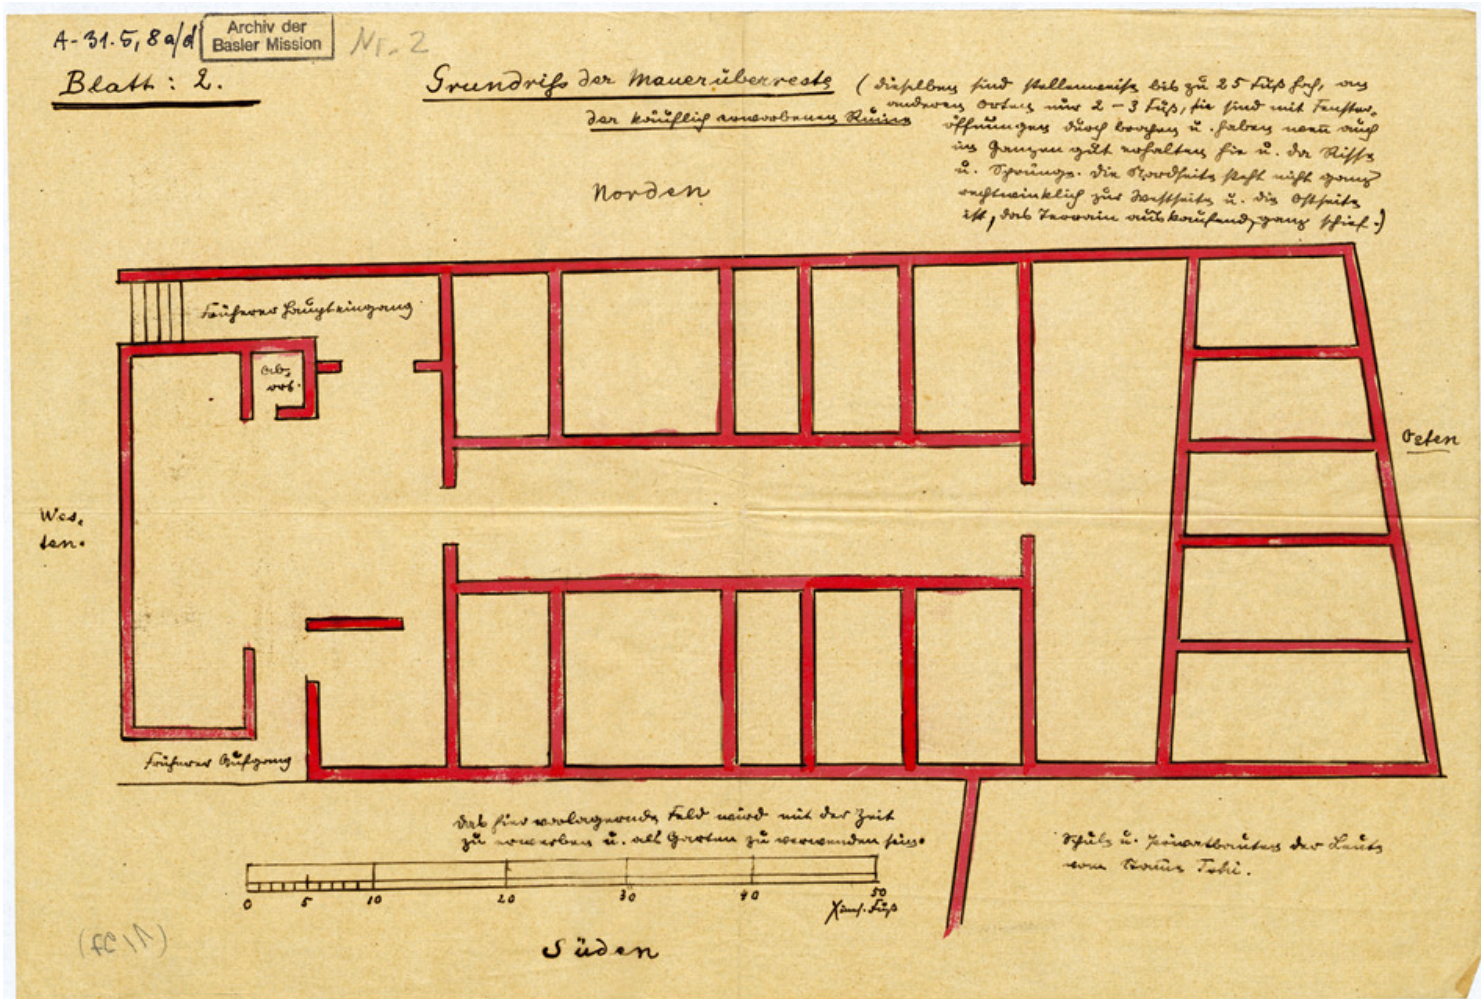

Basel Mission Archives

"Grundriss der Mauerüberreste. "

Title: "Grundriss der Mauerüberreste. "

Alternate title: Layout of the wall remains

Ref. number: A-031.05,08#a) d2

Date: Date late: 1920
Proper date: 1882 - 1920

Subject: [Individuals]: Schultheiss, H.
[Individuals]: Walter, E.
[Individuals]: Giess, H.
[Individuals]: Bay, H.
[Individuals]: Rensch, G.
[Geography]: China
[Geography]: Tschin pin
[Archives catalogue]: Maps and plans: A - China: A-031 - Maps and sketches, plans of buildings China: A-031.05 - China. Mission station plans. Fophin to Kutschuk.: A-031.05,08

Basel Mission Archives

- Type:** Map
- Format:** [Format]: 25cm x 37cm
[Condition]: /
[Detail]: Haus
[Material]: Pergamentpapier (gelbliches dünnes)
[Relevance]: +
[Scale unit]: Chinesische Fuss
- Ordering:** Please contact us by email info@bmarchives.org
- Contact details:** Basel Mission Archives/ mission 21, Missionstrasse 21, 4003 Basel, tel. (+41 61 260 2232), fax: (+41 61 260 2268), info@bmarchives.org
- Rights:** All the images (photographic and non- photographic) made available in this collection are the property of the Basel Mission / mission 21. The Basel Mission claims copyright on the images in their possession and requires those - both individuals and organisations - publishing any of the images, to pay a users fee.