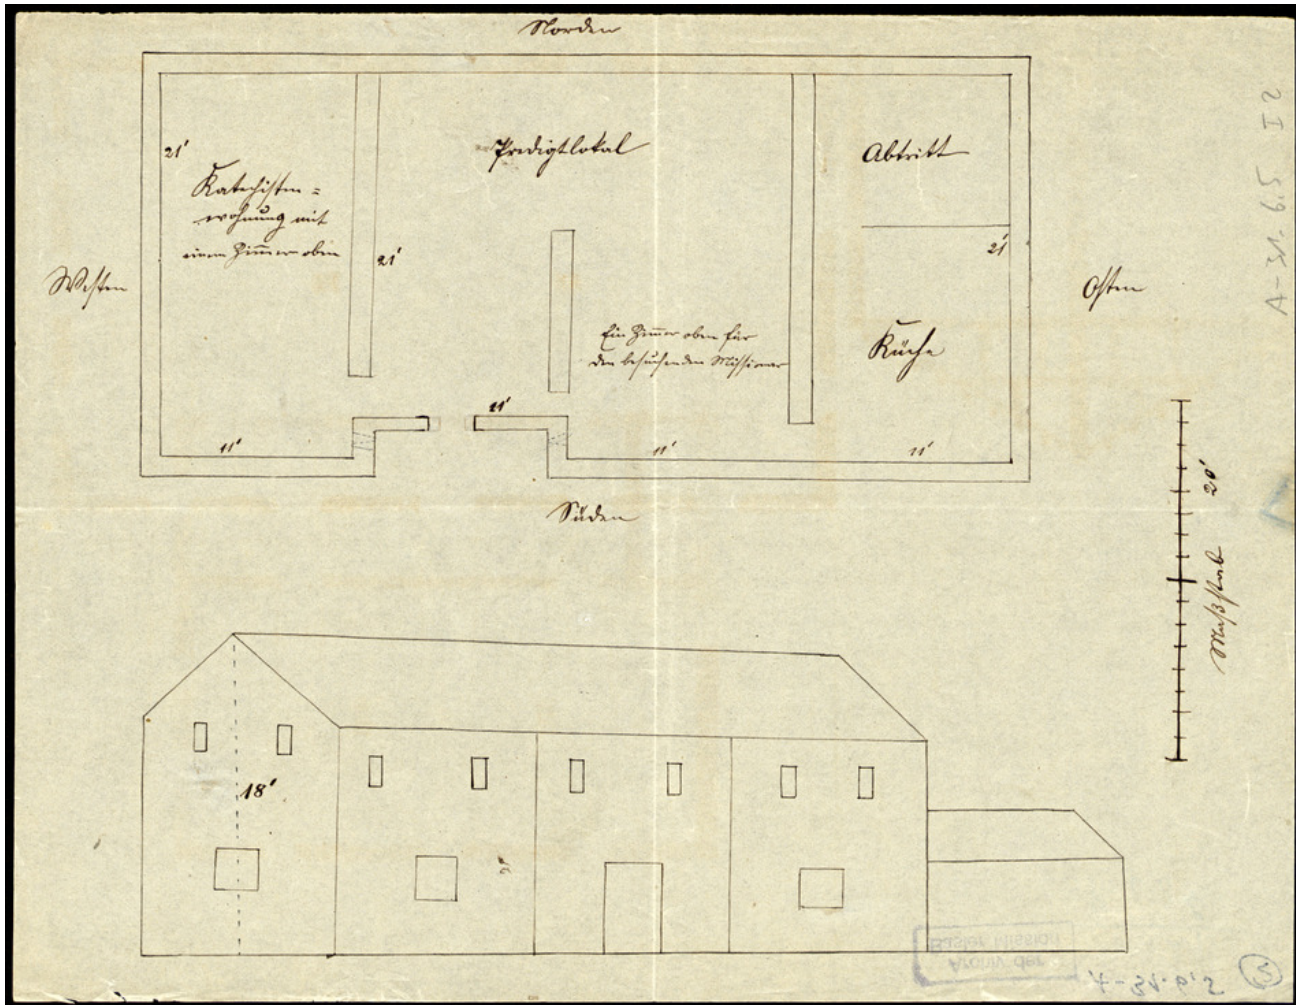

Basel Mission Archives

"_"

Title: "_"

Ref. number: A-031.06,05#I 02

Date: Date late: 1926
Proper date: 1895 - 1926

Subject: [Individuals]: Ott, R.
[Individuals]: Loercher, J.
[Individuals]: Chr. Müller
[Individuals]: Reusch, G.
[Individuals]: Weissenbruch, A.
[Geography]: China
[Geography]: Longheu
[Archives catalogue]: Maps and plans: A - China: A-031 - Maps and sketches, plans of buildings China: A-031.06: A-031.06,05

Type: Map

Format: [Format]: 21cm x 28cm

Basel Mission Archives

[Condition]: /
[Detail]: Haus
[Material]: Papier
[Relevance]: -
[Scale unit]: Chinesische Fuss

Ordering: Please contact us by email info@bmarchives.org