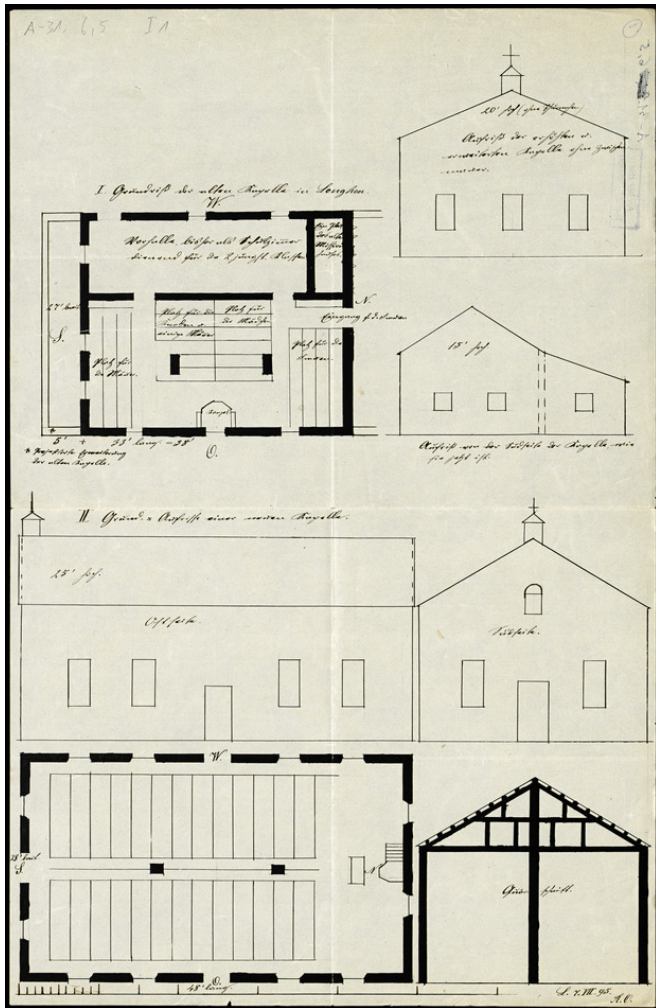

# Basel Mission Archives

"1. Grundriss der alten Kapelle in Longheu. 2. Grund- u. Aufriss einer neuen Kapelle. "

**Title:** "1. Grundriss der alten Kapelle in Longheu. 2. Grund- u. Aufriss einer neuen Kapelle. "

**Alternate title:** 1. Ground plan of the old chapel in Longheu, 2. Groundplan and side-face of a new chapel

**Ref. number:** A-031.06,05#I 01

**Date:** Date late: 1926  
Proper date: 1895 - 1926

**Subject:** [Individuals]: Ott, R.  
[Individuals]: Loercher, J.  
[Individuals]: Chr. Müller  
[Individuals]: Reusch, G.  
[Individuals]: Weissenbruch, A.  
[Geography]: China  
[Geography]: Longheu  
[Archives catalogue]: Maps and plans: A - China: A-031 - Maps and sketches, plans of buildings China: A-031.06: A-031.06,05

# Basel Mission Archives

---

- Type:** Map
- Format:** [Format]: 43cm x 28cm  
[Condition]: /  
[Detail]: Haus  
[Material]: Papier  
[Relevance]: +  
[Scale unit]: Chinesische Fuss
- Ordering:** Please contact us by email [info@bmarchives.org](mailto:info@bmarchives.org)
- Contact details:** Basel Mission Archives/ mission 21, Missionstrasse 21, 4003 Basel, tel. (+41 61 260 2232), fax: (+41 61 260 2268), [info@bmarchives.org](mailto:info@bmarchives.org)
- Rights:** All the images (photographic and non- photographic) made available in this collection are the property of the Basel Mission / mission 21. The Basel Mission claims copyright on the images in their possession and requires those - both individuals and organisations - publishing any of the images, to pay a users fee.