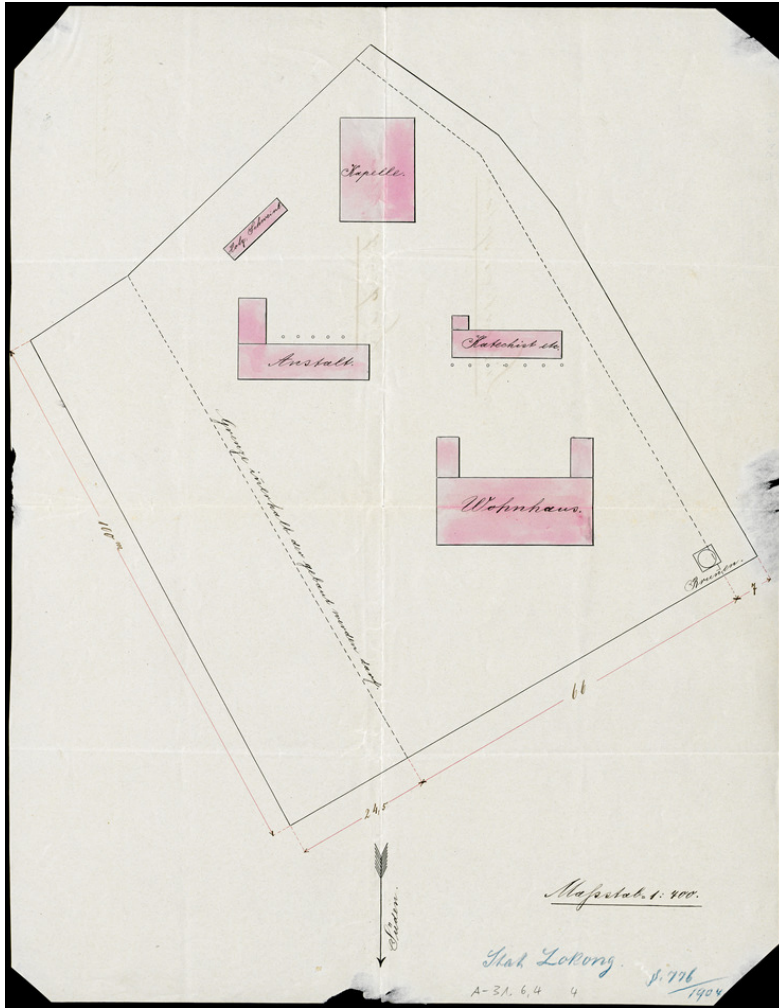

Basel Mission Archives

"_"

Title: "_"

Ref. number: A-031.06,04#04

Date: Date late: 1904
Proper date: 1901 - 1904

Subject: [Geography]: China
[Geography]: Logong
[Archives catalogue]: Maps and plans: A - China: A-031 - Maps and sketches, plans of buildings China: A-031.06: A-031.06,04

Type: Map

Format: [Format]: 46cm x 35cm
[Scale]: 400
[Condition]: /
[Detail]: Station
[Material]: Papier
[Relevance]: +

Basel Mission Archives

[Scale unit]: Kilometer

Ordering: Please contact us by email info@bmarchives.org