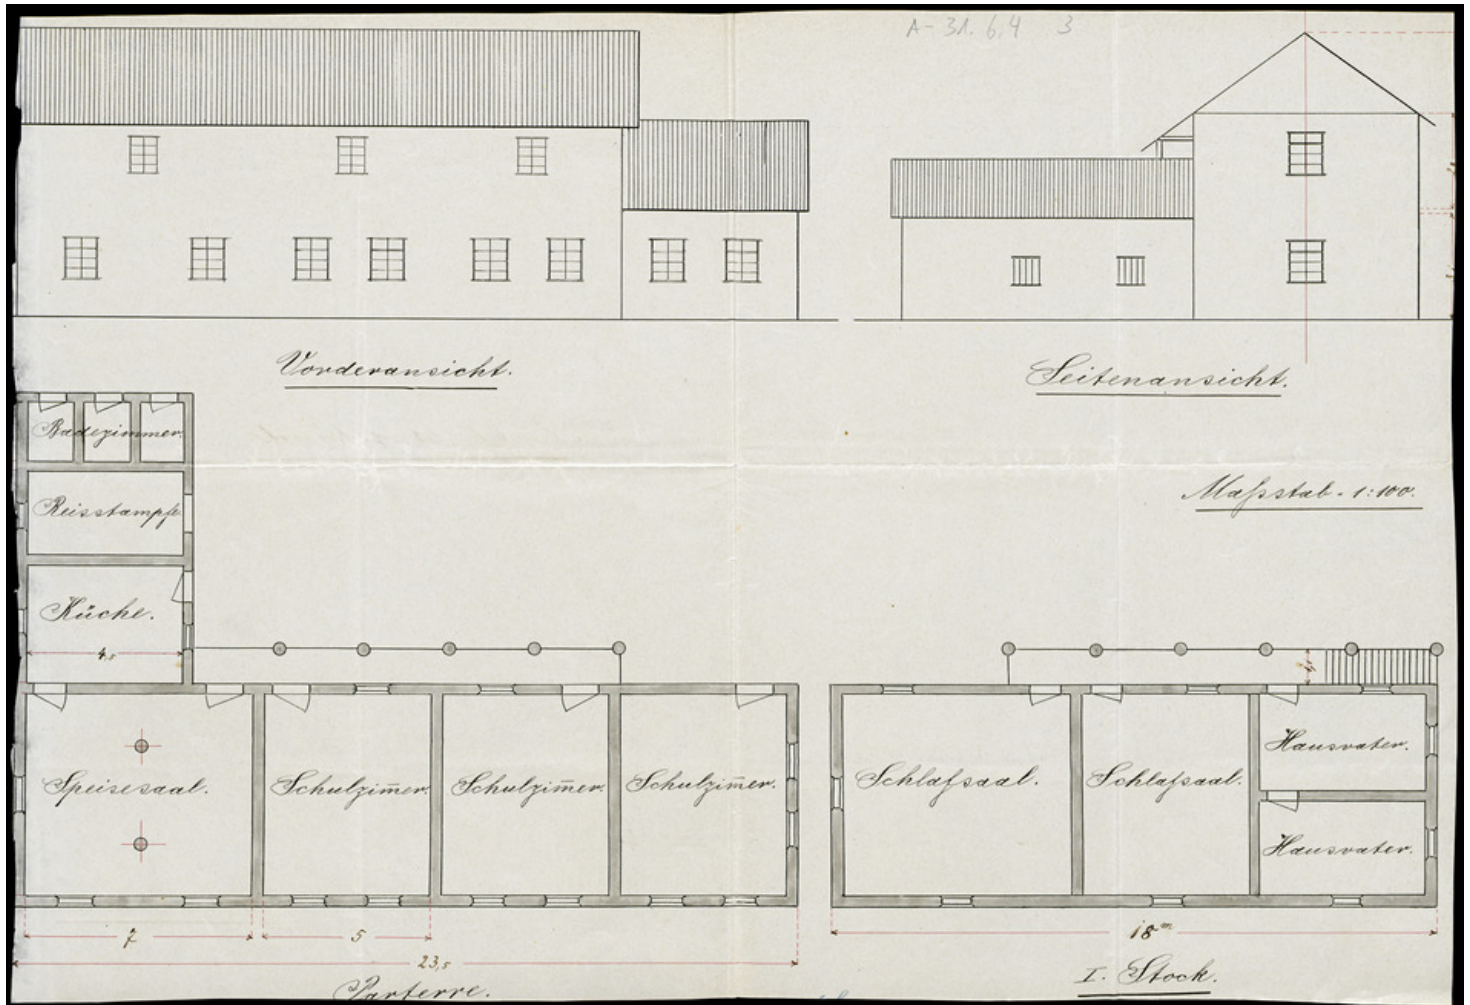

# Basel Mission Archives

"\_"

**Title:** "\_"

**Ref. number:** A-031.06,04#03

**Date:** Date late: 1904  
Proper date: 1901 - 1904

**Subject:** [Geography]: China  
[Geography]: Logong  
[Archives catalogue]: Maps and plans: A - China: A-031 - Maps and sketches, plans of buildings China: A-031.06: A-031.06,04

**Type:** Map

**Format:** [Format]: 30cm x 43cm  
[Scale]: 100  
[Condition]: /  
[Detail]: Haus  
[Material]: Papier  
[Scale unit]: Kilometer