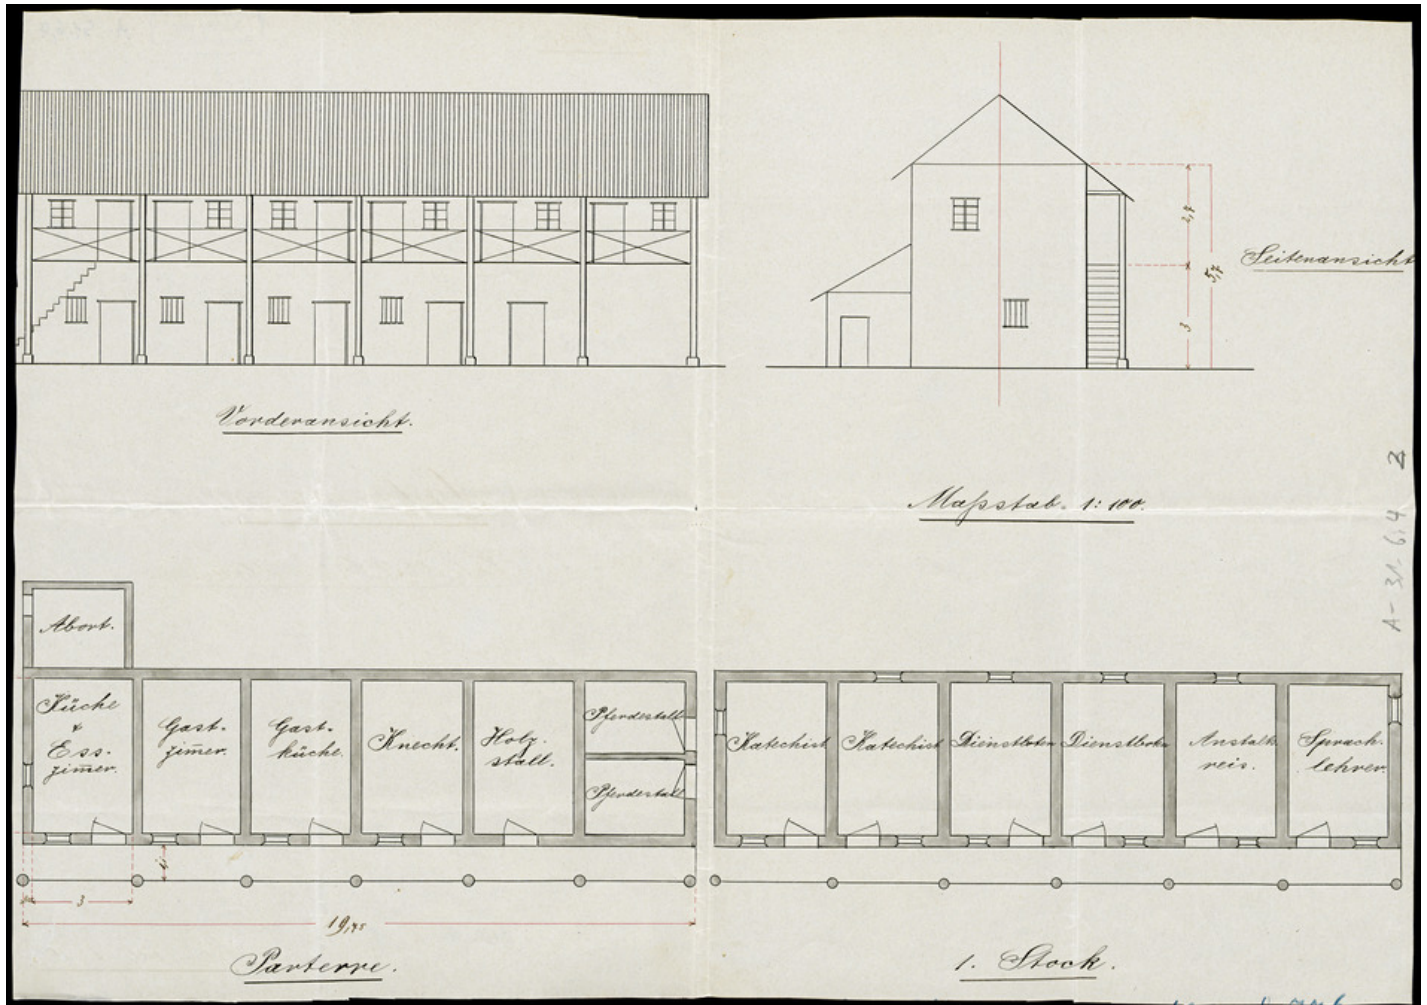

# Basel Mission Archives

"\_"

**Title:** "\_"

**Ref. number:** A-031.06,04#02

**Date:** Date late: 1904  
Proper date: 1901 - 1904

**Subject:** [Geography]: China  
[Geography]: Logong  
[Archives catalogue]: Maps and plans: A - China: A-031 - Maps and sketches, plans of buildings China: A-031.06: A-031.06,04

**Type:** Map

**Format:** [Format]: 30cm x 42cm  
[Scale]: 100  
[Condition]: /  
[Detail]: Haus  
[Material]: Papier  
[Relevance]: +