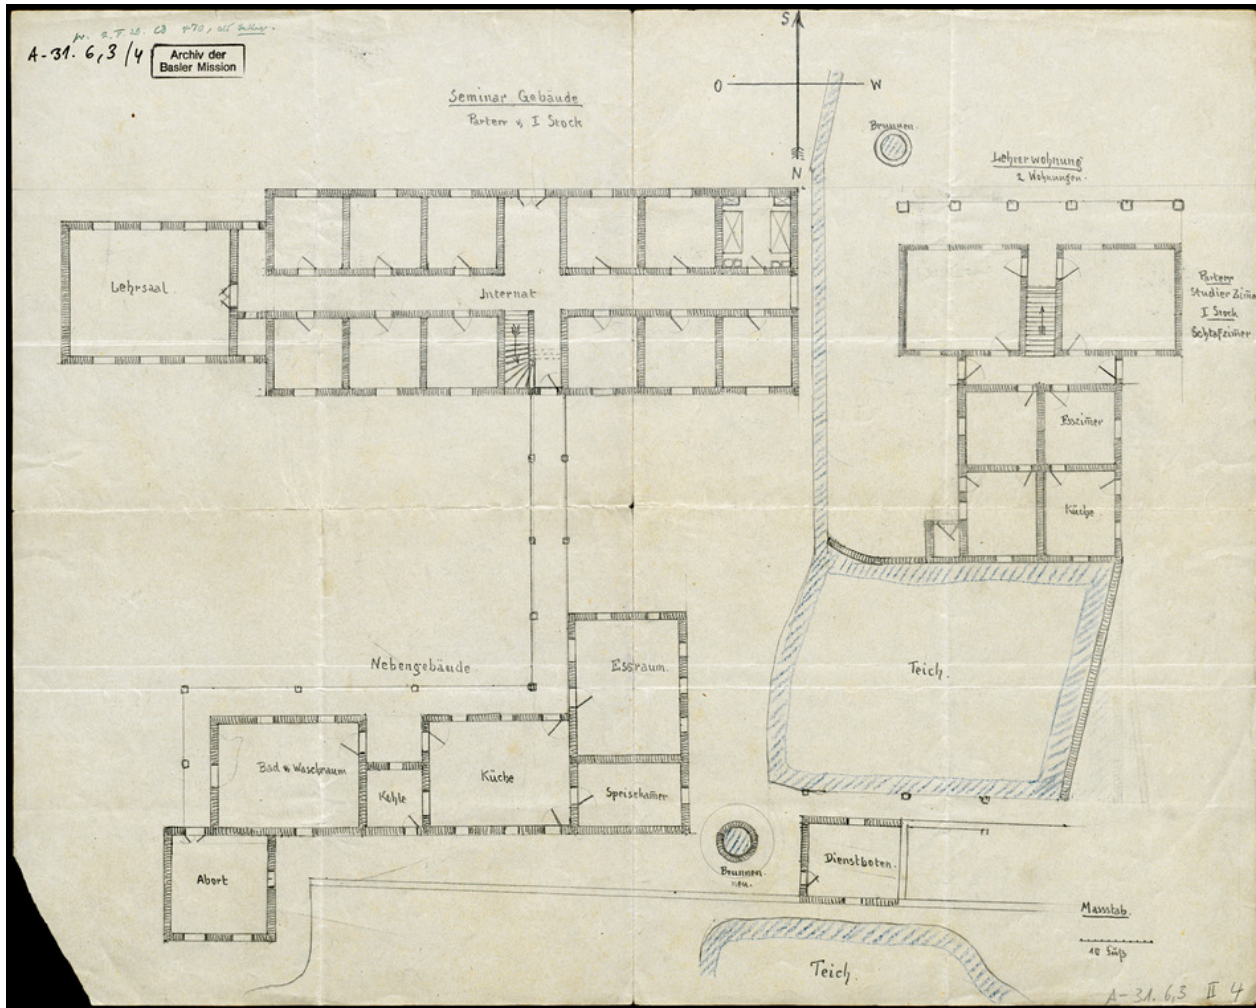

Basel Mission Archives

"Seminar Gebäude. Parterre u. I. Stock. "

Title: "Seminar Gebäude. Parterre u. I. Stock. "

Alternate title: Seminarey building. Ground floor and first floor.

Ref. number: A-031.06,03#II 04

Date: Date late: 1926
Proper date: 1862 - 1926

Subject: [Individuals]: Schultheiss, H.
[Geography]: China
[Geography]: Lilong
[Archives catalogue]: Maps and plans: A - China: A-031 - Maps and sketches, plans of buildings China: A-031.06: A-031.06,03