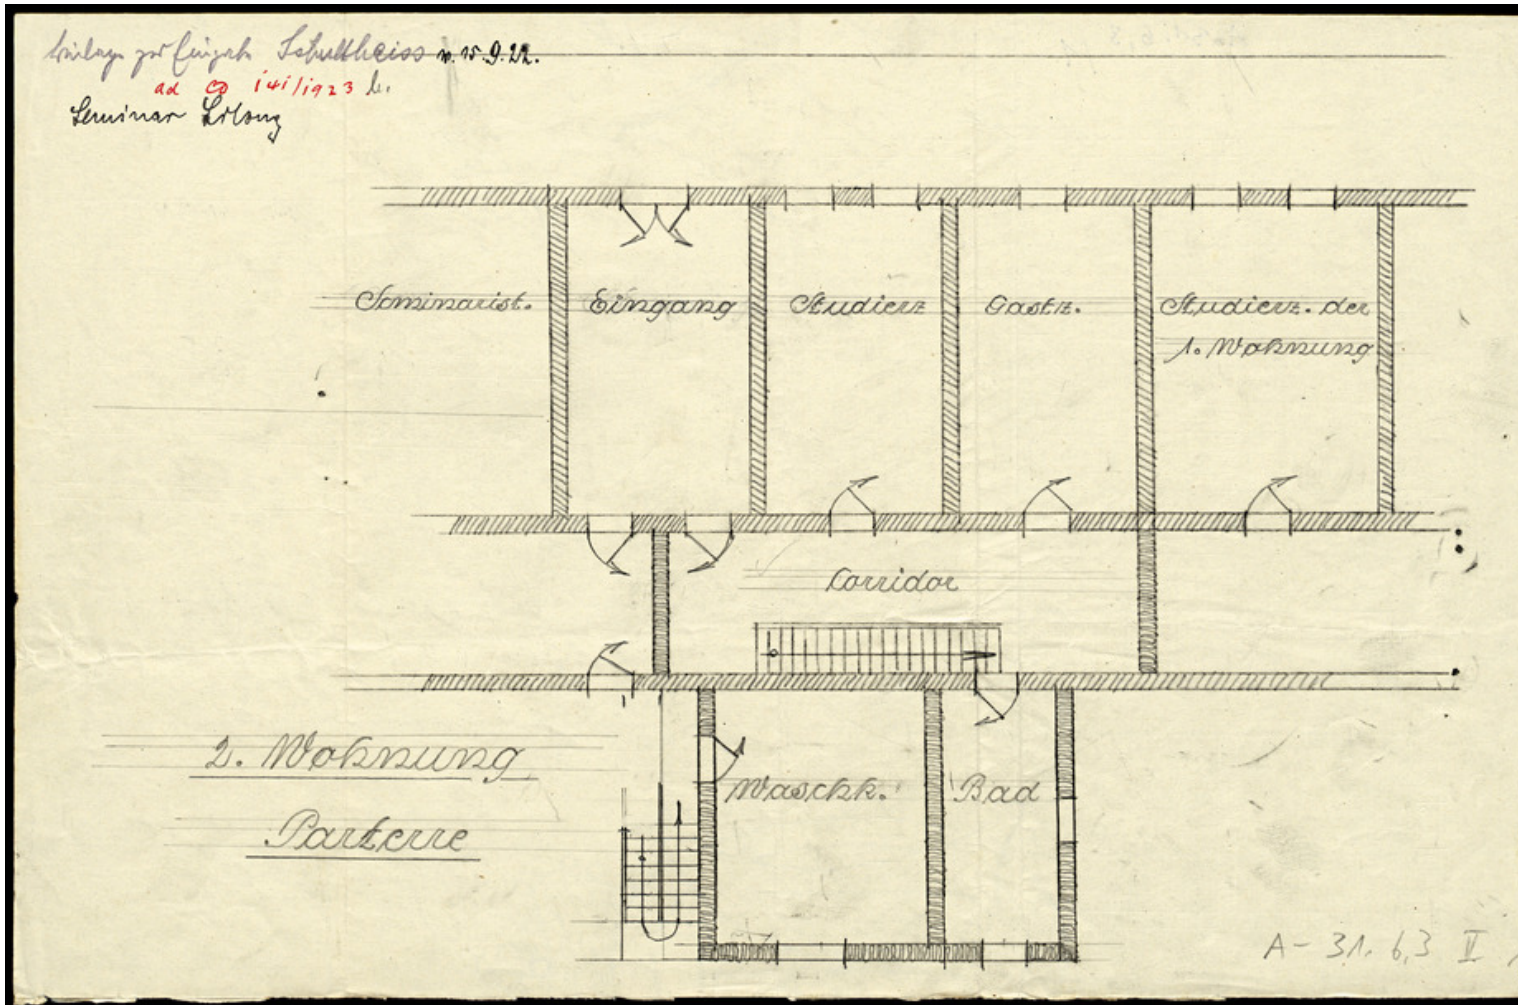

Basel Mission Archives

"2. Wohnung Parterre. "

Title: "2. Wohnung Parterre. "

Alternate title: 2. Apartment ground floor.

Ref. number: A-031.06,03#II 01

Date: Date late: 1926
Proper date: 1862 - 1926

Subject: [Individuals]: Schultheiss, H.
[Geography]: China
[Geography]: Lilong
[Archives catalogue]: Maps and plans: A - China: A-031 - Maps and sketches, plans of buildings China: A-031.06: A-031.06,03