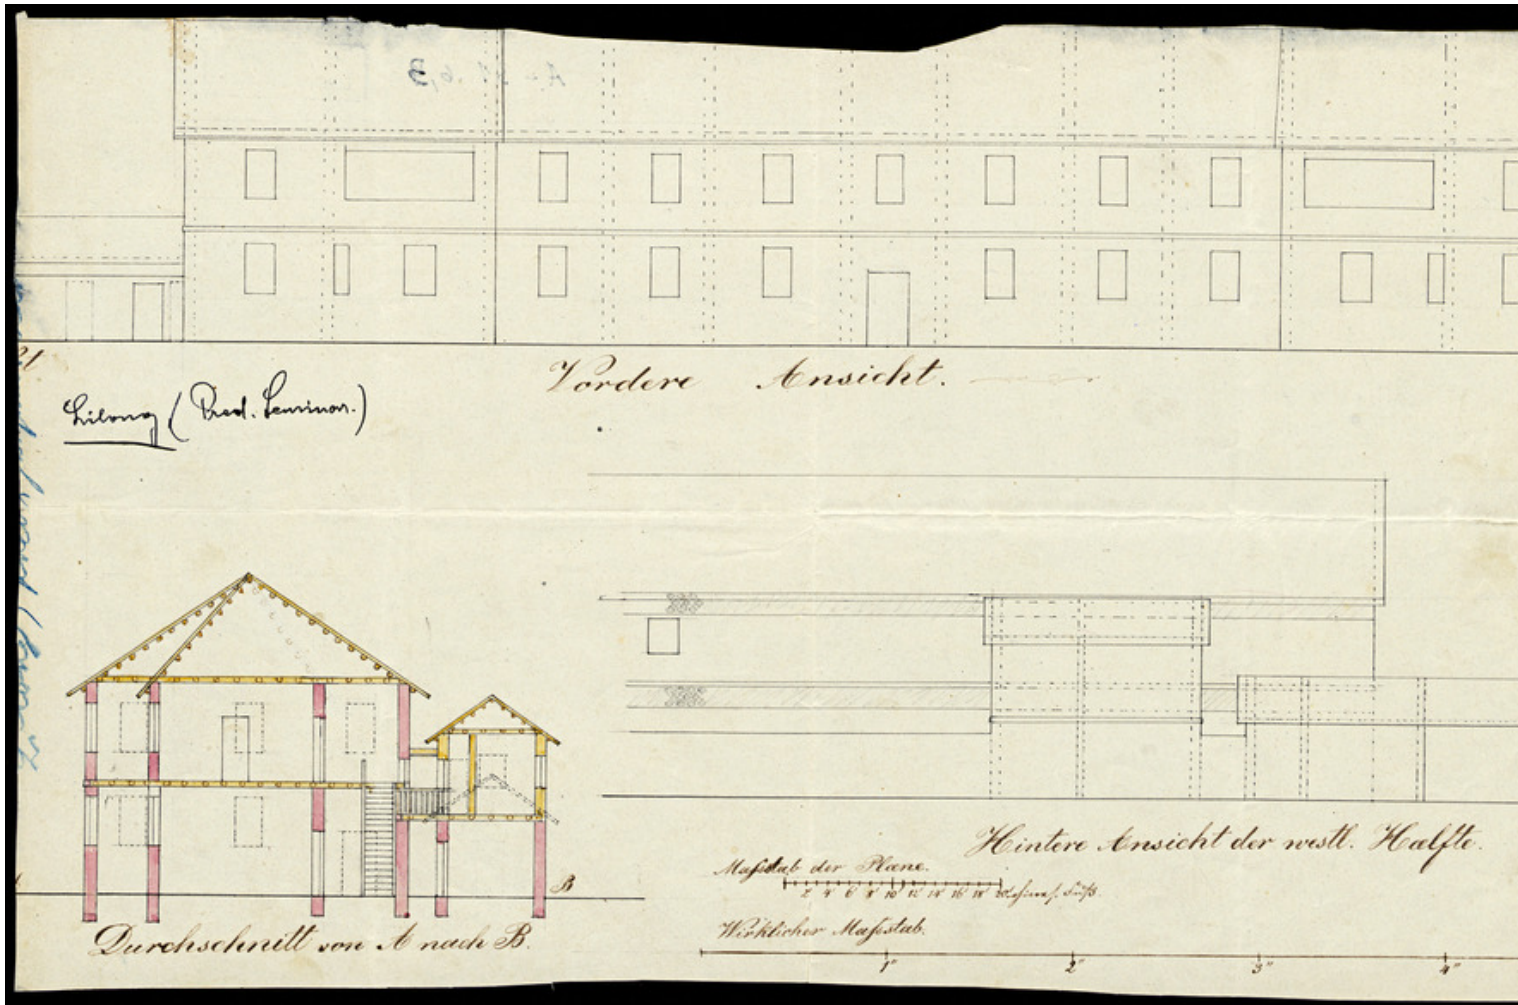

Basel Mission Archives

"_"

Title: "_"

Ref. number: A-031.06,03#I 05b

Date: Date late: 1926
Proper date: 1862 - 1926

Subject: [Individuals]: Schultheiss, H.
[Geography]: China
[Geography]: Lilong
[Archives catalogue]: Maps and plans: A - China: A-031 - Maps and sketches, plans of buildings China: A-031.06: A-031.06,03

Type: Map

Format: [Format]: 21cm x 34cm
[Condition]: /
[Detail]: Haus
[Material]: Papier
[Scale unit]: Chinesische Fuss

Basel Mission Archives

[Relevance]: /

Ordering:

Please contact us by email info@bmarchives.org