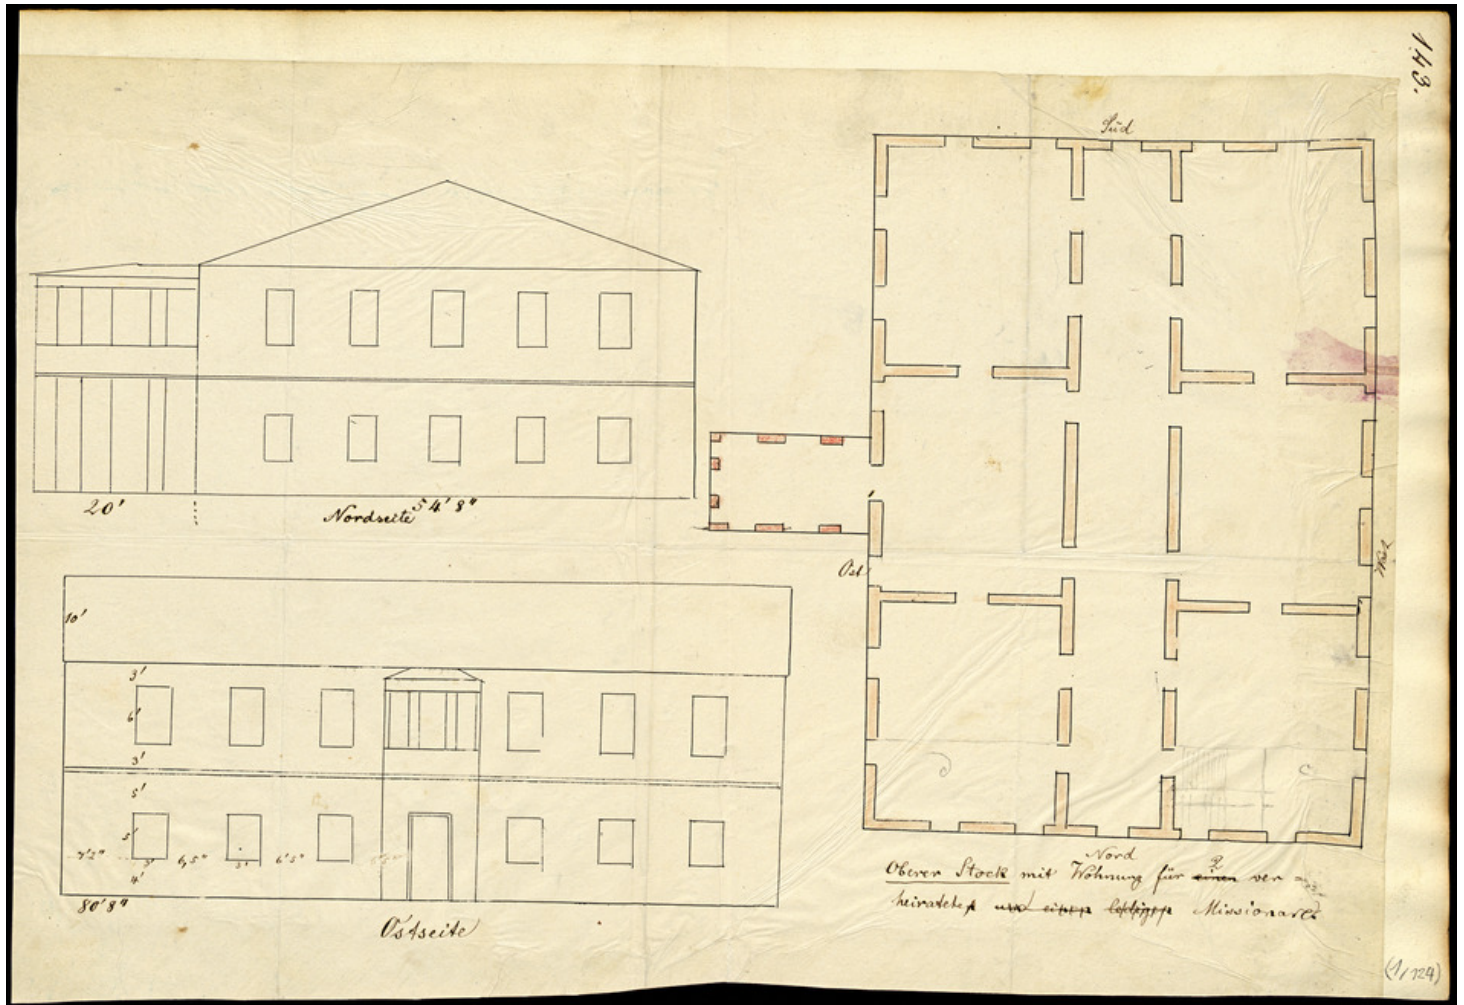

Basel Mission Archives

"Grundriss für das Missionshaus in Lilong. "

Title: "Grundriss für das Missionshaus in Lilong. "

Alternate title: Ground plan for the mission house in Lilong.

Ref. number: A-031.06,03#I 03

Date: Date late: 1926
Proper date: 1862 - 1926

Subject: [Individuals]: Schultheiss, H.
[Geography]: China
[Geography]: Lilong
[Archives catalogue]: Maps and plans: A - China: A-031 - Maps and sketches, plans of buildings China: A-031.06: A-031.06,03

Type: Map

Format: [Format]: 42cm x 29cm
[Condition]: /
[Detail]: Haus

Basel Mission Archives

[Material]: Verbund geleimt
[Scale unit]: Chinesische Fuss
[Relevance]: /

- Ordering:** Please contact us by email info@bmarchives.org
- Contact details:** Basel Mission Archives/ mission 21, Missionstrasse 21, 4003 Basel, tel. (+41 61 260 2232), fax: (+41 61 260 2268), info@bmarchives.org
- Rights:** All the images (photographic and non- photographic) made available in this collection are the property of the Basel Mission / mission 21. The Basel Mission claims copyright on the images in their possession and requires those - both individuals and organisations - publishing any of the images, to pay a users fee.