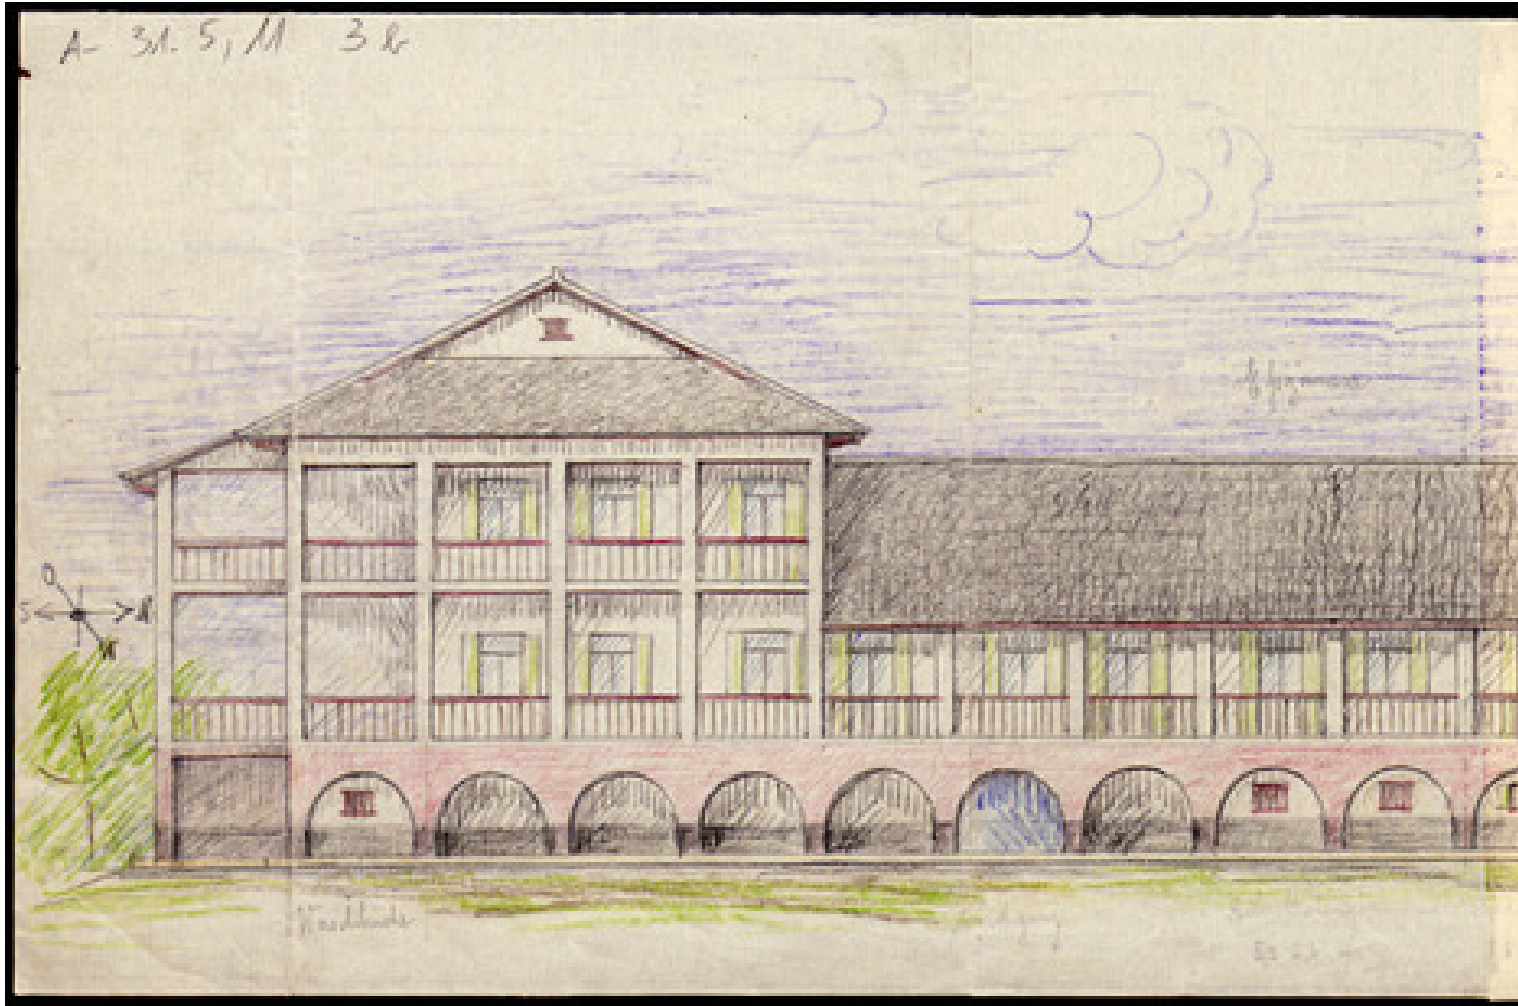

Basel Mission Archives

"Ostfront. "

- Title:** "Ostfront. "
- Alternate title:** East elevation.
- Ref. number:** A-031.05,11#3b
- Date:** Date late: 1925
Proper date: 1924 - 1925
- Subject:** [Geography]: China
[Geography]: Futschukpai (Kutschuk)
[Archives catalogue]: Maps and plans: A - China: A-031 - Maps and sketches, plans of buildings China: A-031.05 - China. Mission station plans. Fophin to Kutschuk.: A-031.05,11
- Type:** Map
- Format:** [Format]: 21cm x 64cm
[Condition]: /
[Detail]: Haus