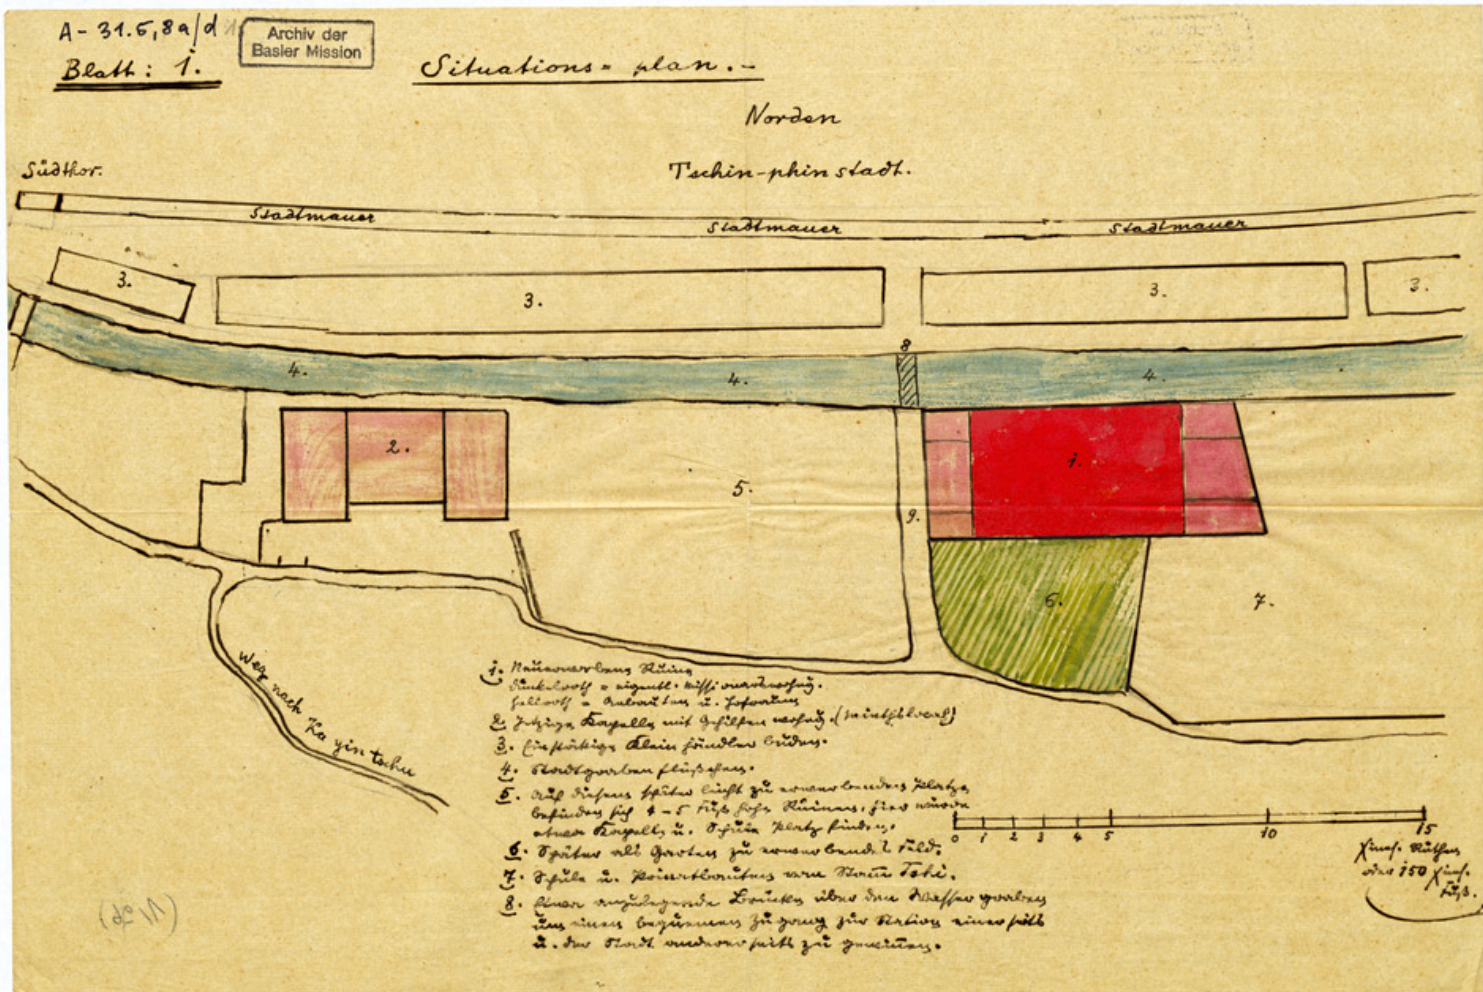

Basel Mission Archives

"Situations-Plan "

Title: "Situations-Plan "

Alternate title: General plan.

Ref. number: A-031.05,08#a) d1

Date: Date late: 1920
Proper date: 1882 - 1920

Subject: [Individuals]: Schultheiss, H.
[Individuals]: Walter, E.
[Individuals]: Giess, H.
[Individuals]: Bay, H.
[Individuals]: Rensch, G.
[Geography]: China
[Geography]: Tschin pin
[Archives catalogue]: Maps and plans: A - China: A-031 - Maps and sketches, plans of buildings China: A-031.05 - China. Mission station plans. Fophin to Kutschuk.: A-031.05,08

Basel Mission Archives

- Type:** Map
- Format:** [Format]: 25cm x 37cm
[Condition]: /
[Detail]: Region
[Material]: Pergamentpapier (gelbliches dünnes)
[Relevance]: +
[Scale unit]: Chinesische Fuss
- Ordering:** Please contact us by email info@bmarchives.org
- Contact details:** Basel Mission Archives/ mission 21, Missionstrasse 21, 4003 Basel, tel. (+41 61 260 2232), fax: (+41 61 260 2268), info@bmarchives.org
- Rights:** All the images (photographic and non- photographic) made available in this collection are the property of the Basel Mission / mission 21. The Basel Mission claims copyright on the images in their possession and requires those - both individuals and organisations - publishing any of the images, to pay a users fee.