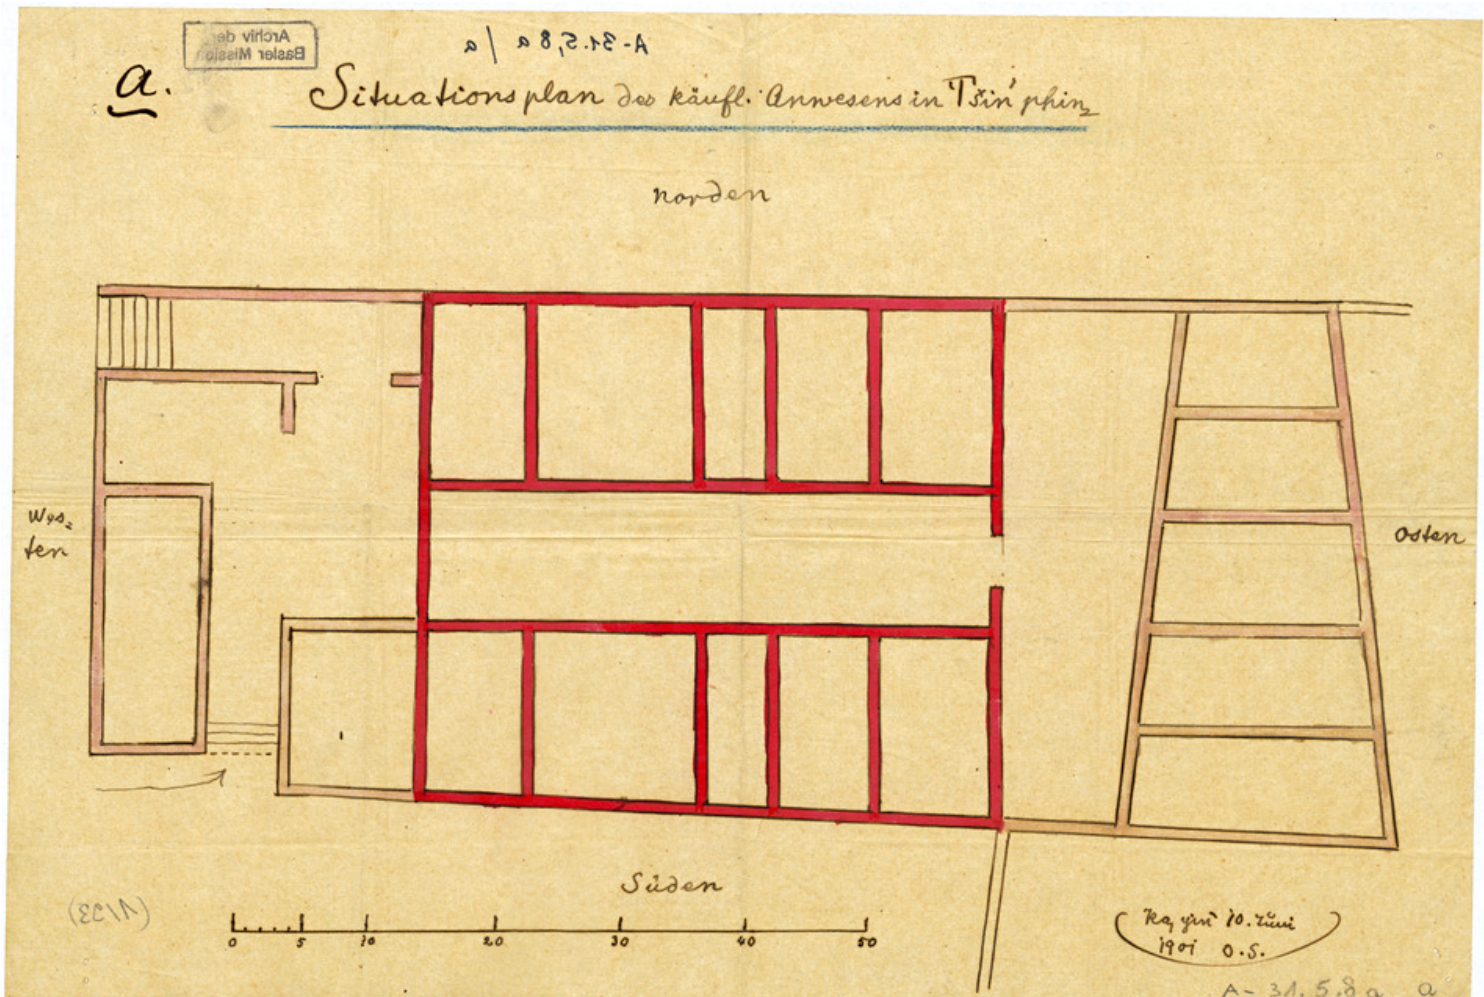

Basel Mission Archives

"Situationsplan des käuf. Anwesens in Tsin'phin. "

Title: "Situationsplan des käuf. Anwesens in Tsin'phin. "

Alternate title: General plan of the property for sale in Tsin'phin

Ref. number: A-031.05,08#a) a

Date: Date late: 1920
Proper date: 1882 - 1920

Subject: [Individuals]: Schultheiss, H.
[Individuals]: Walter, E.
[Individuals]: Giess, H.
[Individuals]: Bay, H.
[Individuals]: Rensch, G.
[Geography]: China
[Geography]: Tschin pin
[Archives catalogue]: Maps and plans: A - China: A-031 - Maps and sketches, plans of buildings China: A-031.05 - China. Mission station plans. Fophin to Kutschuk.: A-031.05,08