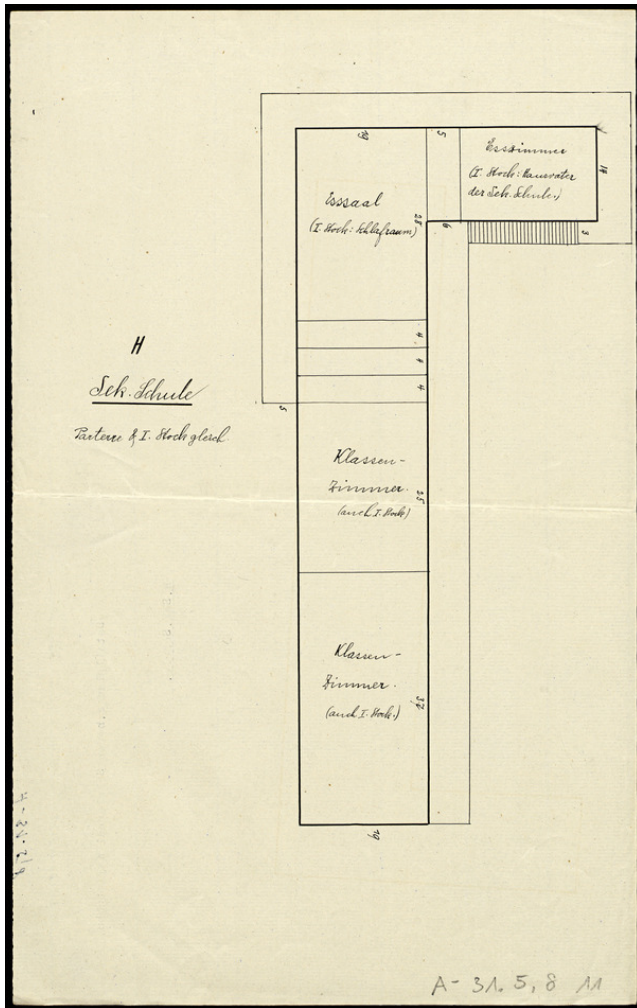

# Basel Mission Archives

"Sek.Schule. "

**Title:** "Sek.Schule. "

**Alternate title:** Secondary school.

**Ref. number:** A-031.05,08#11

**Date:** Date late: 1920  
Proper date: 1882 - 1920

**Subject:** [Individuals]: Schultheiss, H.  
[Individuals]: Walter, E.  
[Individuals]: Giess, H.  
[Individuals]: Bay, H.  
[Individuals]: Rensch, G.  
[Geography]: China  
[Geography]: Kayin  
[Archives catalogue]: Maps and plans: A - China: A-031 - Maps and sketches, plans of buildings China: A-031.05 - China. Mission station plans. Foplin to Kutschuk.: A-031.05,08

# Basel Mission Archives

---

- Type:** Map
- Format:** [Format]: 35cm x 22cm  
[Condition]: /  
[Detail]: Haus  
[Material]: papauslauf  
[Relevance]: +  
[Scale unit]: ohne Angabe
- Ordering:** Please contact us by email [info@bmarchives.org](mailto:info@bmarchives.org)
- Contact details:** Basel Mission Archives/ mission 21, Missionstrasse 21, 4003 Basel, tel. (+41 61 260 2232), fax: (+41 61 260 2268), [info@bmarchives.org](mailto:info@bmarchives.org)
- Rights:** All the images (photographic and non- photographic) made available in this collection are the property of the Basel Mission / mission 21. The Basel Mission claims copyright on the images in their possession and requires those - both individuals and organisations - publishing any of the images, to pay a users fee.