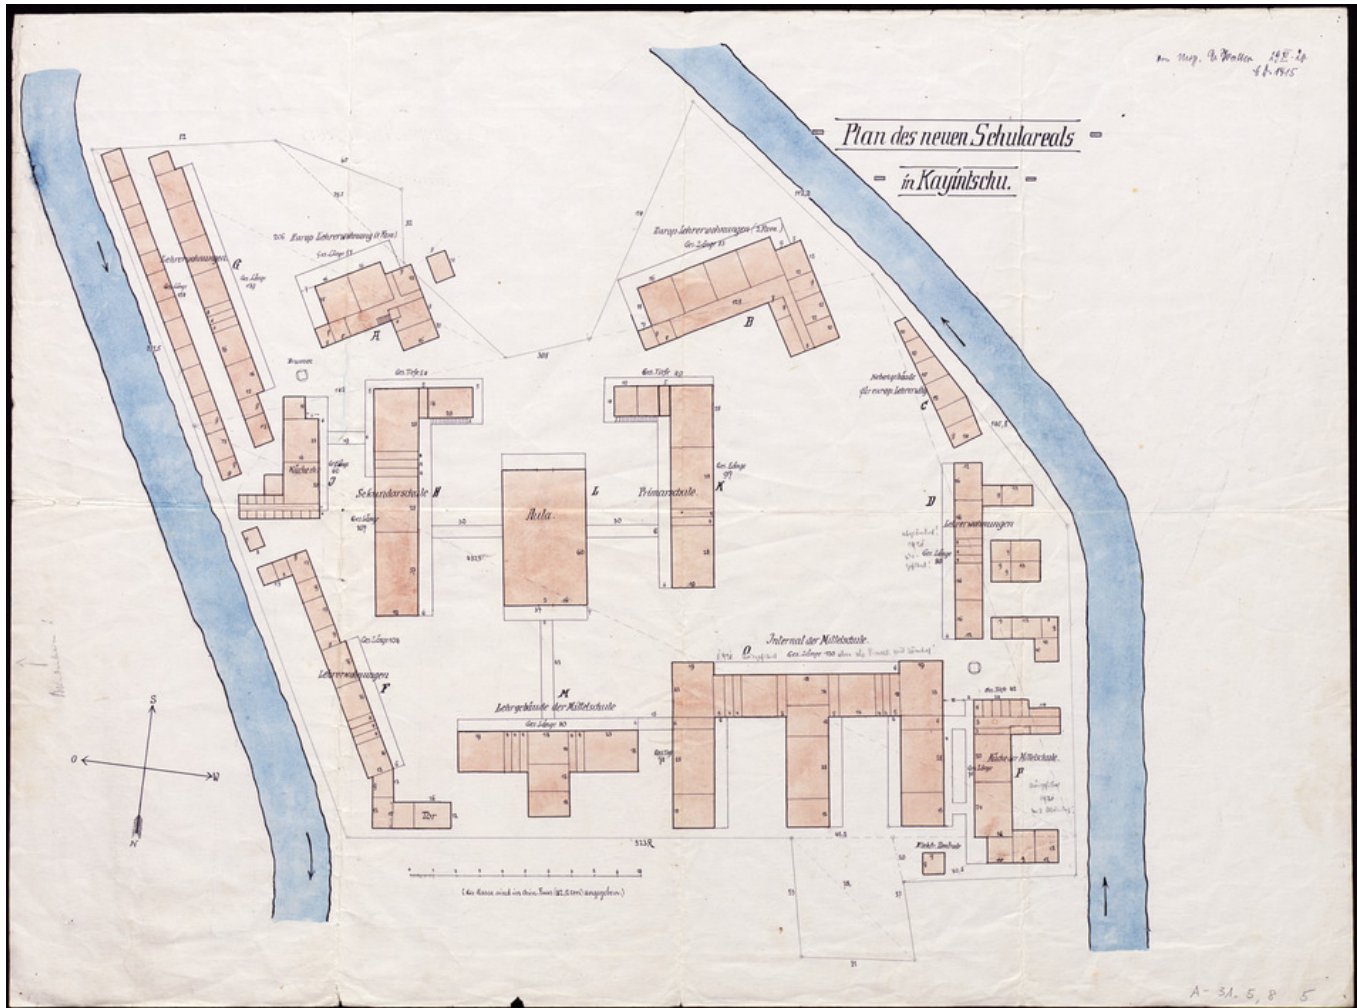

Basel Mission Archives

"Plan des neuen Schulareals in Kayintschu. "

Title: "Plan des neuen Schulareals in Kayintschu. "

Alternate title: Plan of the new school compound in Kayintschu.

Ref. number: A-031.05,08#05

Date: Date late: 1920
Proper date: 1882 - 1920

Subject: [Individuals]: Schultheiss, H.
[Individuals]: Walter, E.
[Individuals]: Giess, H.
[Individuals]: Bay, H.
[Individuals]: Rensch, G.
[Geography]: China
[Geography]: Kayin
[Archives catalogue]: Maps and plans: A - China: A-031 - Maps and sketches, plans of buildings China: A-031.05 - China. Mission station plans. Fophin to Kutschuk.: A-031.05,08

Basel Mission Archives

- Type:** Map
- Format:** [Format]: 77cm x 56cm
[Condition]: /
[Detail]: Station
[Material]: Papier
[Relevance]: +
[Scale unit]: Chinesische Fuss
- Ordering:** Please contact us by email info@bmarchives.org
- Contact details:** Basel Mission Archives/ mission 21, Missionstrasse 21, 4003 Basel, tel. (+41 61 260 2232), fax: (+41 61 260 2268), info@bmarchives.org
- Rights:** All the images (photographic and non- photographic) made available in this collection are the property of the Basel Mission / mission 21. The Basel Mission claims copyright on the images in their possession and requires those - both individuals and organisations - publishing any of the images, to pay a users fee.