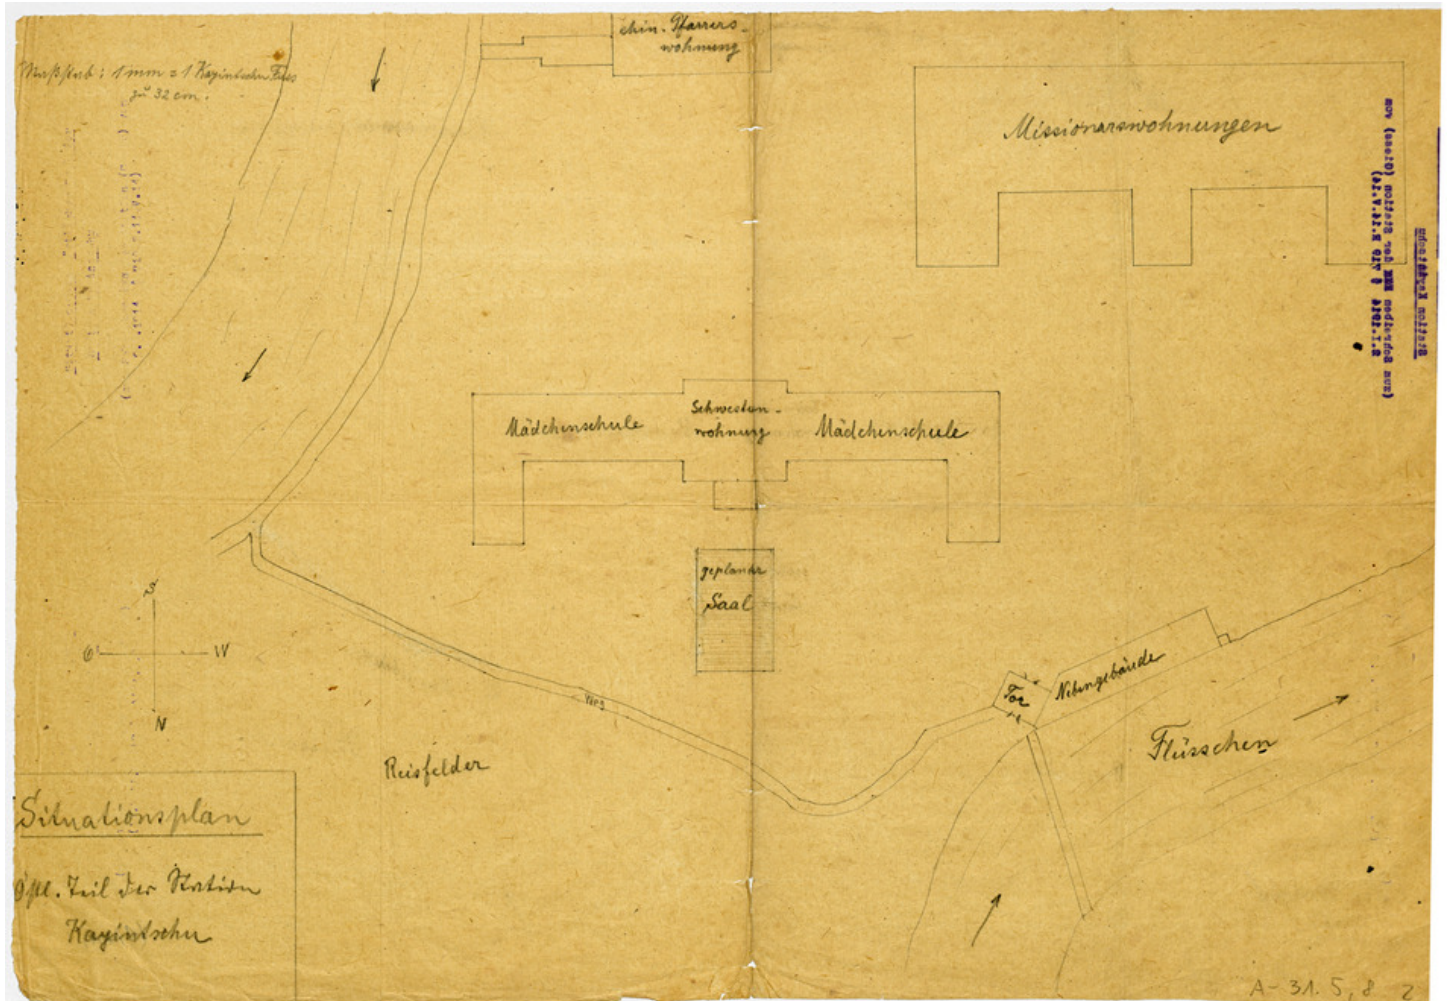

# Basel Mission Archives

"Situationsplan. Östl. Teil der Station Kayintschu. "

**Title:** "Situationsplan. Östl. Teil der Station Kayintschu. "

**Alternate title:** General plan. Eastern part of Kayintschu station.

**Ref. number:** A-031.05,08#02

**Date:** Date late: 1920  
Proper date: 1882 - 1920

**Subject:** [Individuals]: Schultheiss, H.  
[Individuals]: Walter, E.  
[Individuals]: Giess, H.  
[Individuals]: Bay, H.  
[Individuals]: Rensch, G.  
[Geography]: China  
[Geography]: Kayin  
[Archives catalogue]: Maps and plans: A - China: A-031 - Maps and sketches, plans of buildings China: A-031.05 - China. Mission station plans. Fophin to Kutschuk.: A-031.05,08

# Basel Mission Archives

---

- Type:** Map
- Format:** [Format]: 37cm x 55cm  
[Scale]: 320  
[Condition]: /  
[Detail]: Station  
[Material]: papauslauf  
[Scale unit]: Chinesische Fuss  
[Relevance]: /
- Ordering:** Please contact us by email [info@bmarchives.org](mailto:info@bmarchives.org)
- Contact details:** Basel Mission Archives/ mission 21, Missionstrasse 21, 4003 Basel, tel. (+41 61 260 2232), fax: (+41 61 260 2268), [info@bmarchives.org](mailto:info@bmarchives.org)
- Rights:** All the images (photographic and non- photographic) made available in this collection are the property of the Basel Mission / mission 21. The Basel Mission claims copyright on the images in their possession and requires those - both individuals and organisations - publishing any of the images, to pay a users fee.