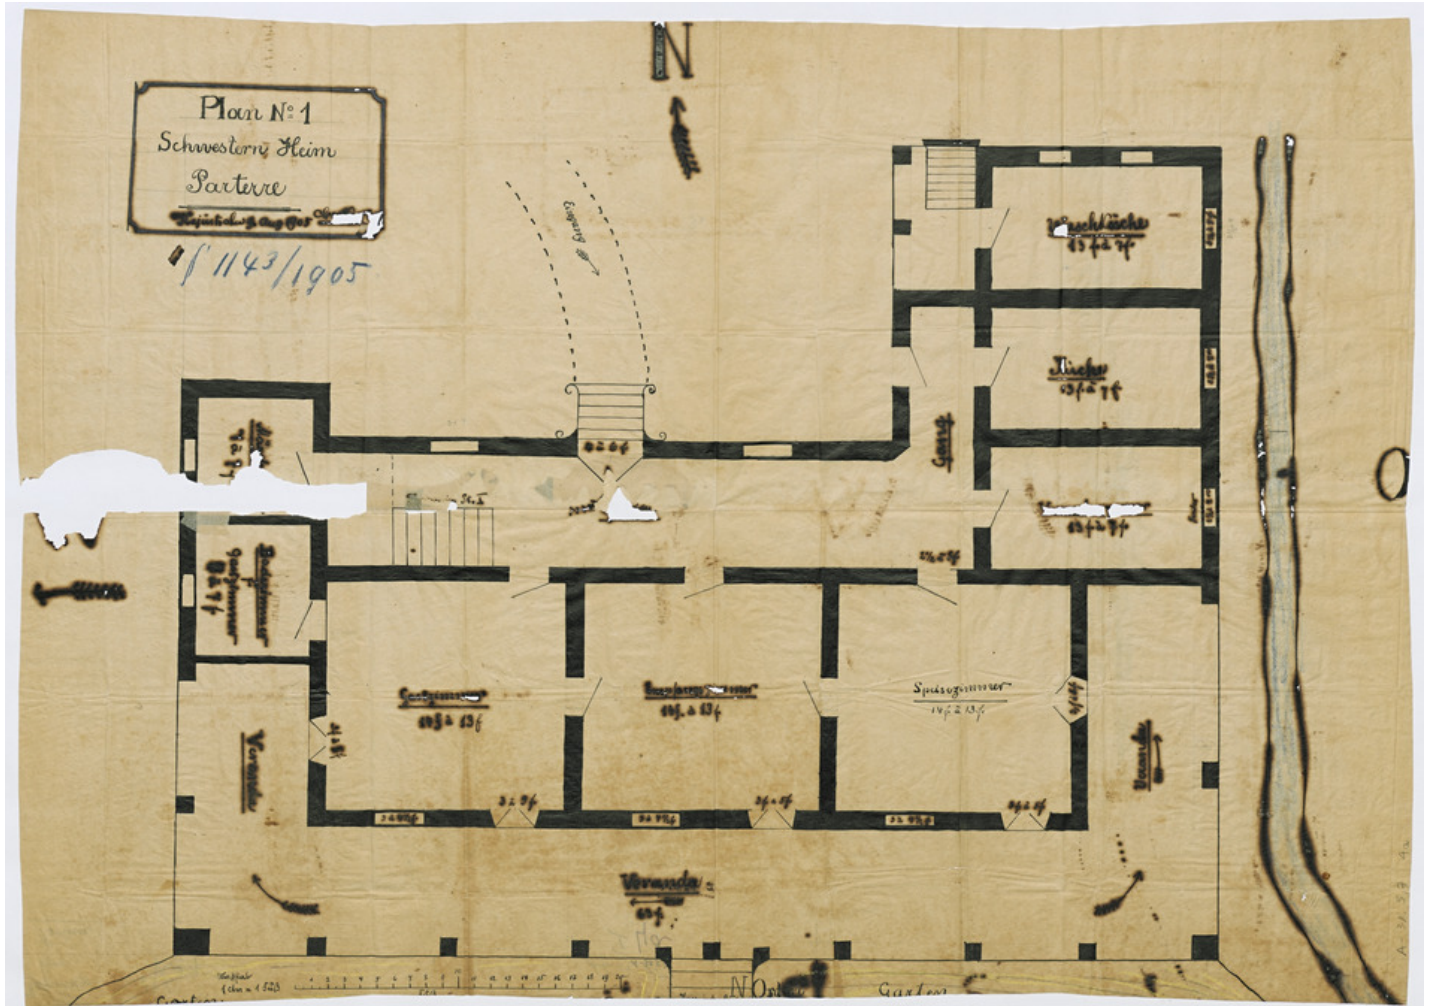

# Basel Mission Archives

"Plan No. 1. Schwestern Heim Parterre. "

**Title:** "Plan No. 1. Schwestern Heim Parterre. "

**Alternate title:** Plan no. 1 Nurses' home ground floor.

**Ref. number:** A-031.05,07#04a

**Date:** Date late: 1906  
Proper date: 1883 - 1906

**Subject:** [Individuals]: Rensch, G.  
[Individuals]: Schulze, O.  
[Individuals]: Baumgärtner, K.  
[Individuals]: Kastler, K.  
[Individuals]: Wittenberg, H.  
[Geography]: China  
[Geography]: Kayin  
[Geography]: Ka yin tschu  
[Archives catalogue]: Maps and plans: A - China: A-031 - Maps and sketches, plans of buildings China: A-031.05 - China. Mission station plans. Fophin to Kutschuk.: A-031.05,07