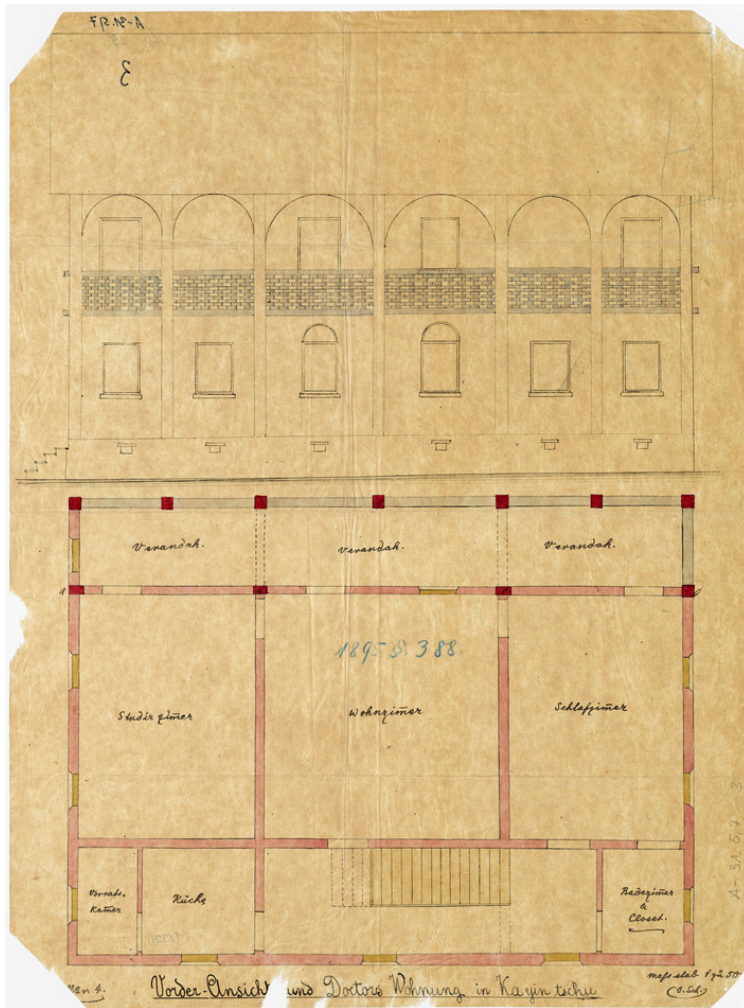

# Basel Mission Archives

"Vorder-Ansicht und Doctors Wohnung in Ka yin tschu. "

**Title:** "Vorder-Ansicht und Doctors Wohnung in Ka yin tschu. "

**Alternate title:** Front view and doctor's apartment in Ka yin tschu.

**Ref. number:** A-031.05,07#03

**Date:** Date late: 1906  
Proper date: 1883 - 1906

**Subject:** [Individuals]: Rensch, G.  
[Individuals]: Schulze, O.  
[Individuals]: Baumgärtner, K.  
[Individuals]: Kastler, K.  
[Individuals]: Wittenberg, H.  
[Geography]: China  
[Geography]: Kayin  
[Geography]: Ka yin tschu  
[Archives catalogue]: Maps and plans: A - China: A-031 - Maps and sketches, plans of buildings China: A-031.05 - China. Mission station plans. Fophin to Kutschuk.: A-031.05,07

# Basel Mission Archives

---

- Type:** Map
- Format:** [Format]: 52cm x 37cm  
[Scale]: 50  
[Condition]: /  
[Detail]: Haus  
[Material]: Seid. Auslauf  
[Scale unit]: ohne Angabe  
[Relevance]: /
- Ordering:** Please contact us by email [info@bmarchives.org](mailto:info@bmarchives.org)
- Contact details:** Basel Mission Archives/ mission 21, Missionstrasse 21, 4003 Basel, tel. (+41 61 260 2232), fax: (+41 61 260 2268), [info@bmarchives.org](mailto:info@bmarchives.org)
- Rights:** All the images (photographic and non- photographic) made available in this collection are the property of the Basel Mission / mission 21. The Basel Mission claims copyright on the images in their possession and requires those - both individuals and organisations - publishing any of the images, to pay a users fee.