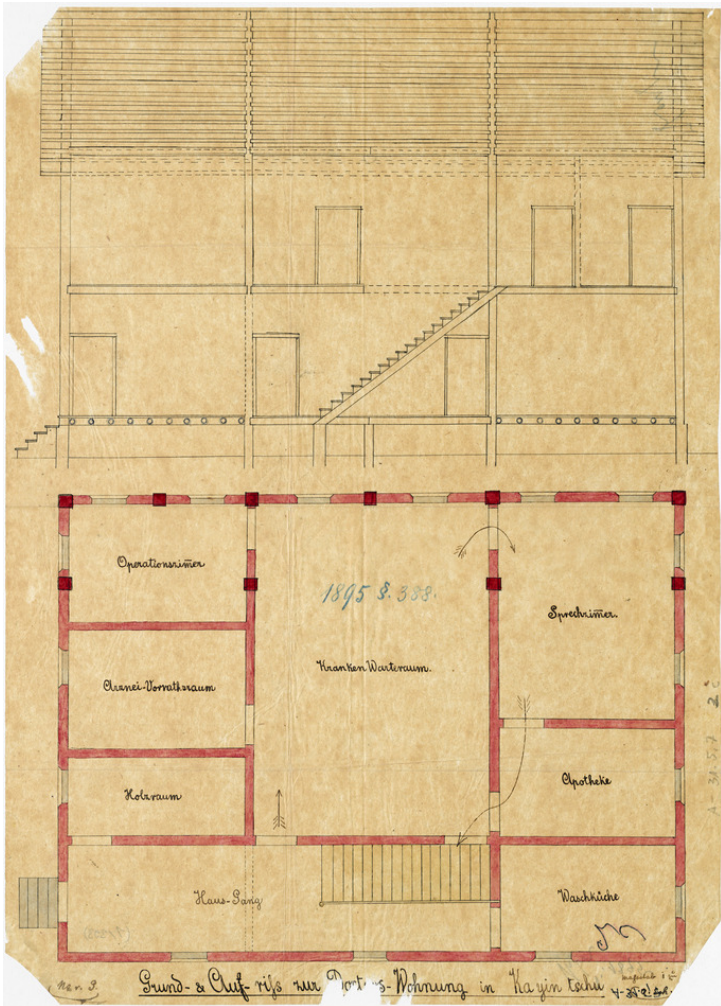

# Basel Mission Archives

"Grund- & Aufriss zur Doctors-Wohnung in Ka yin tschu. "

- Title:** "Grund- & Aufriss zur Doctors-Wohnung in Ka yin tschu. "
- Alternate title:** Ground plan and elevation pertaining to the doctor's apartment in Ka yin tschu
- Ref. number:** A-031.05,07#02c
- Date:** Date late: 1906  
Proper date: 1883 - 1906
- Subject:** [Individuals]: Rensch, G.  
[Individuals]: Schulze, O.  
[Individuals]: Baumgärtner, K.  
[Individuals]: Kastler, K.  
[Individuals]: Wittenberg, H.  
[Geography]: China  
[Geography]: Kayin  
[Geography]: Ka yin tschu  
[Archives catalogue]: Maps and plans: A - China: A-031 - Maps and sketches, plans of buildings China: A-031.05 - China. Mission station plans. Fophin to

# Basel Mission Archives

---

Kutschuk.: A-031.05,07

**Type:**

Map

**Format:**

[Format]: 52cm x 37cm  
[Condition]: /  
[Detail]: Haus  
[Material]: Seid. Auslauf  
[Scale unit]: ohne Angabe  
[Relevance]: /