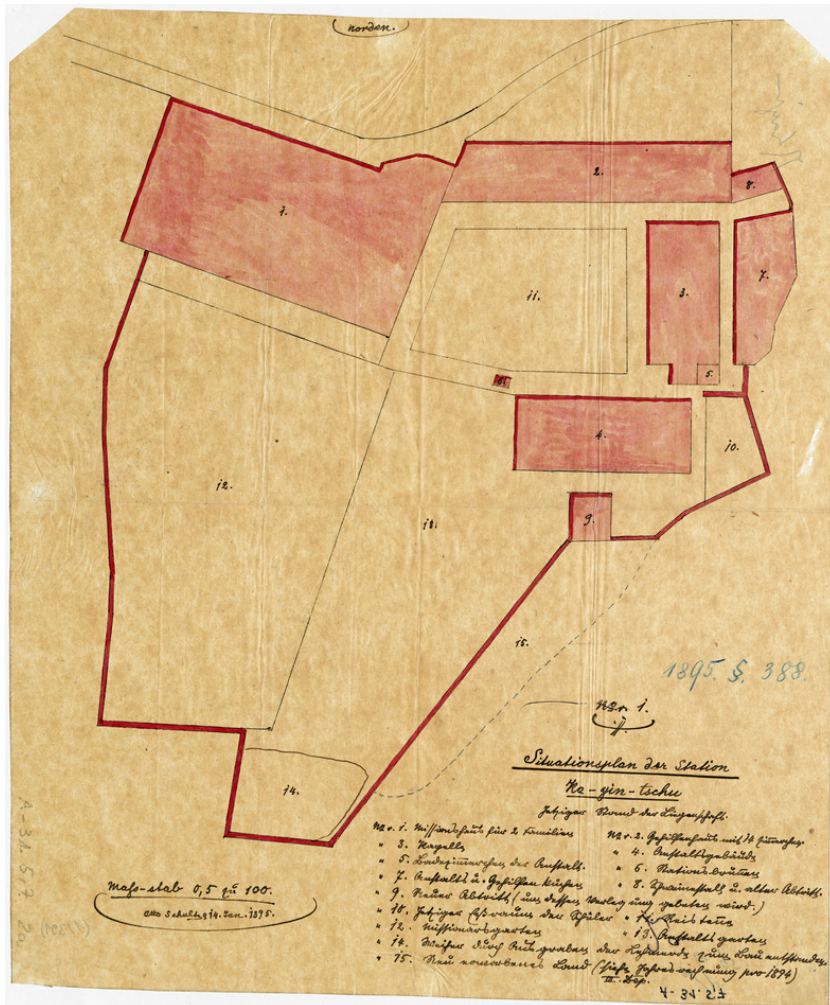

## "Situationsplan der Station Ka-yin-tschu. "

**Title:** "Situationsplan der Station Ka-yin-tschu. "

**Alternate title:** General plan of Ka-yin-schu station.

**Ref. number:** A-031.05,07#02a

**Date:** Date late: 1906  
Proper date: 1883 - 1906

**Subject:** [Individuals]: Rensch, G.  
[Individuals]: Schulze, O.  
[Individuals]: Baumgärtner, K.  
[Individuals]: Kastler, K.  
[Individuals]: Wittenberg, H.  
[Geography]: China  
[Geography]: Kayin  
[Geography]: Ka yin tschu  
[Archives catalogue]: Maps and plans: A - China: A-031 - Maps and sketches, plans of buildings China: A-031.05 - China. Mission station plans. Fophin to Kutschuk.: A-031.05,07

# Basel Mission Archives

---

- Type:** Map
- Format:** [Format]: 43cm x 36cm  
[Scale]: 200  
[Condition]: /  
[Detail]: Station  
[Material]: Seid. Auslauf  
[Relevance]: +  
[Scale unit]: ohne Angabe
- Ordering:** Please contact us by email [info@bmarchives.org](mailto:info@bmarchives.org)
- Contact details:** Basel Mission Archives/ mission 21, Missionstrasse 21, 4003 Basel, tel. (+41 61 260 2232), fax: (+41 61 260 2268), [info@bmarchives.org](mailto:info@bmarchives.org)
- Rights:** All the images (photographic and non- photographic) made available in this collection are the property of the Basel Mission / mission 21. The Basel Mission claims copyright on the images in their possession and requires those - both individuals and organisations - publishing any of the images, to pay a users fee.