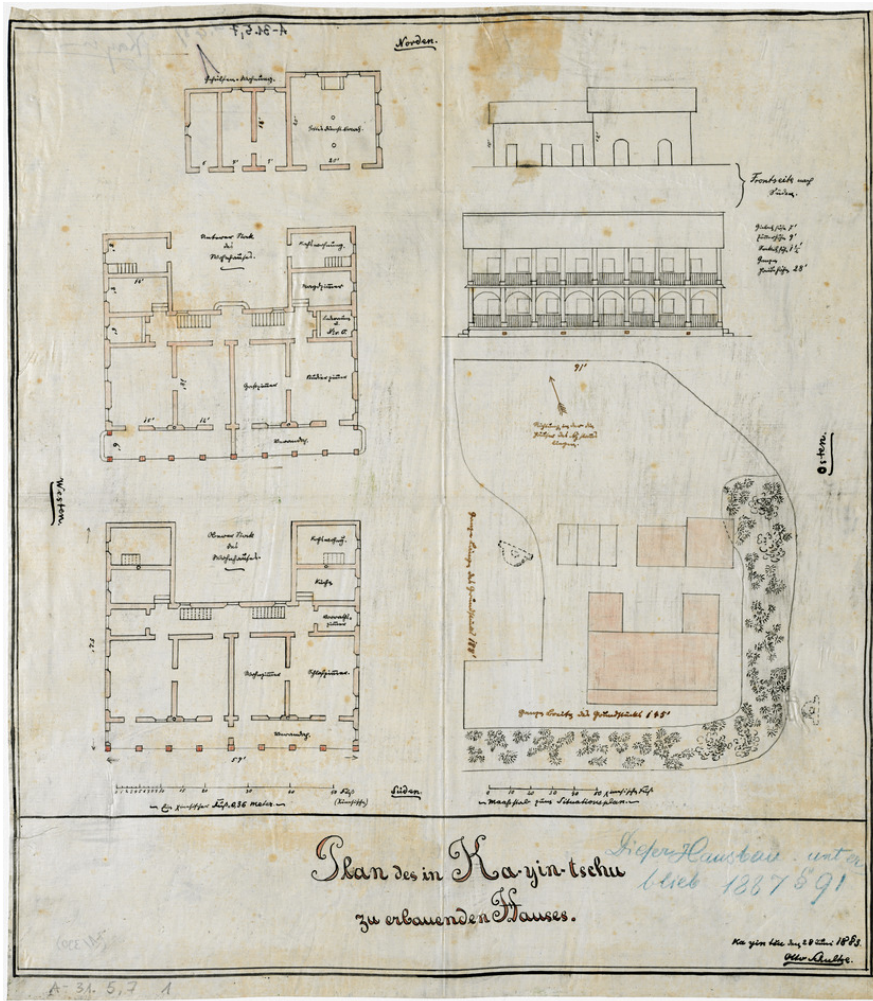

Basel Mission Archives

"Plan des in Ka-yin-tschu zu erbauenden Hauses. "

Title: "Plan des in Ka-yin-tschu zu erbauenden Hauses. "

Alternate title: Plan of the house to be built in Ka-yin-tschu.

Ref. number: A-031.05,07#01

Date: Date late: 1906
Proper date: 1883 - 1906

Subject: [Individuals]: Rensch, G.
[Individuals]: Schulze, O.
[Individuals]: Baumgärtner, K.
[Individuals]: Kastler, K.
[Individuals]: Wittenberg, H.
[Geography]: China
[Geography]: Kayin
[Geography]: Ka yin tschu
[Archives catalogue]: Maps and plans: A - China: A-031 - Maps and sketches, plans of buildings China: A-031.05 - China. Mission station plans. Fophin to Kutschuk.: A-031.05,07

Basel Mission Archives

- Type:** Map
- Format:** [Format]: 47cm x 41cm
[Condition]: /
[Detail]: Station
[Material]: Seidenpapier
[Relevance]: +
[Scale unit]: Chinesische Fuss
- Ordering:** Please contact us by email info@bmarchives.org
- Contact details:** Basel Mission Archives/ mission 21, Missionstrasse 21, 4003 Basel, tel. (+41 61 260 2232), fax: (+41 61 260 2268), info@bmarchives.org
- Rights:** All the images (photographic and non- photographic) made available in this collection are the property of the Basel Mission / mission 21. The Basel Mission claims copyright on the images in their possession and requires those - both individuals and organisations - publishing any of the images, to pay a users fee.