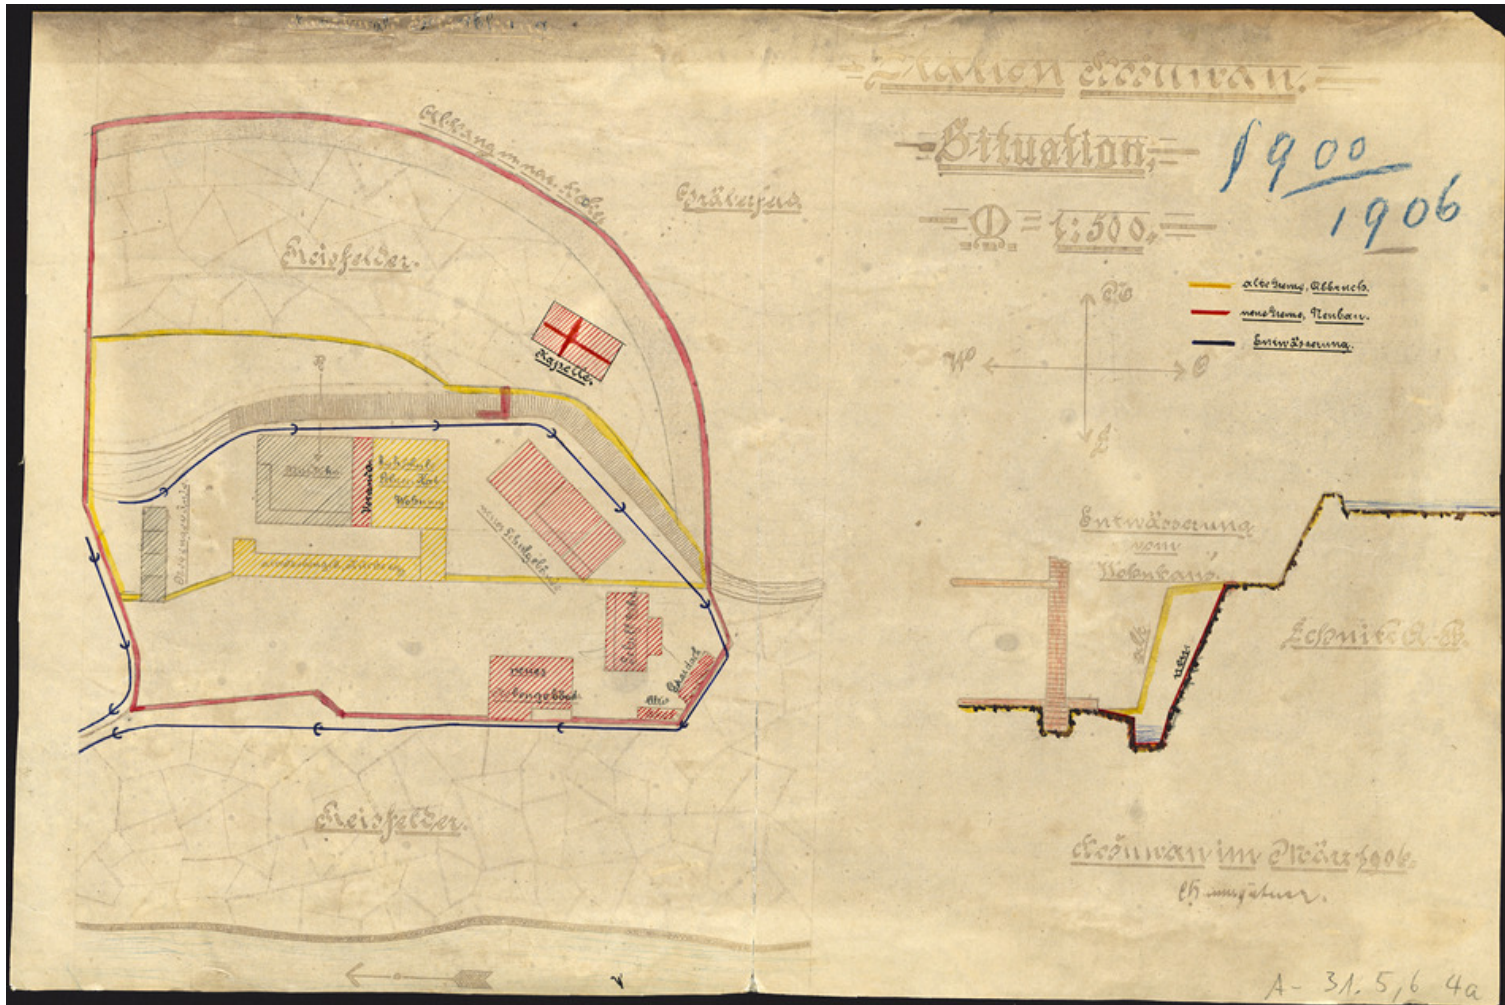

Basel Mission Archives

"Station Hosuwan. Situation "

Title: "Station Hosuwan. Situation "

Alternate title: Hosuwan station. Layout.

Ref. number: A-031.05,06#04a

Date: Date late: 1911
Proper date: 1903 - 1911

Subject: [Individuals]: Maisch, W.
[Geography]: China
[Geography]: Hoschuwan
[Archives catalogue]: Maps and plans: A - China: A-031 - Maps and sketches, plans of buildings China: A-031.05 - China. Mission station plans. Fophin to Kutschuk.: A-031.05,06

Type: Map

Format: [Format]: 29cm x 44cm
[Scale]: 500

Basel Mission Archives

[Condition]: -!
[Detail]: Station
[Material]: Halbkarton
[Relevance]: +
[Scale unit]: ohne Angabe

Ordering: Please contact us by email info@bmarchives.org