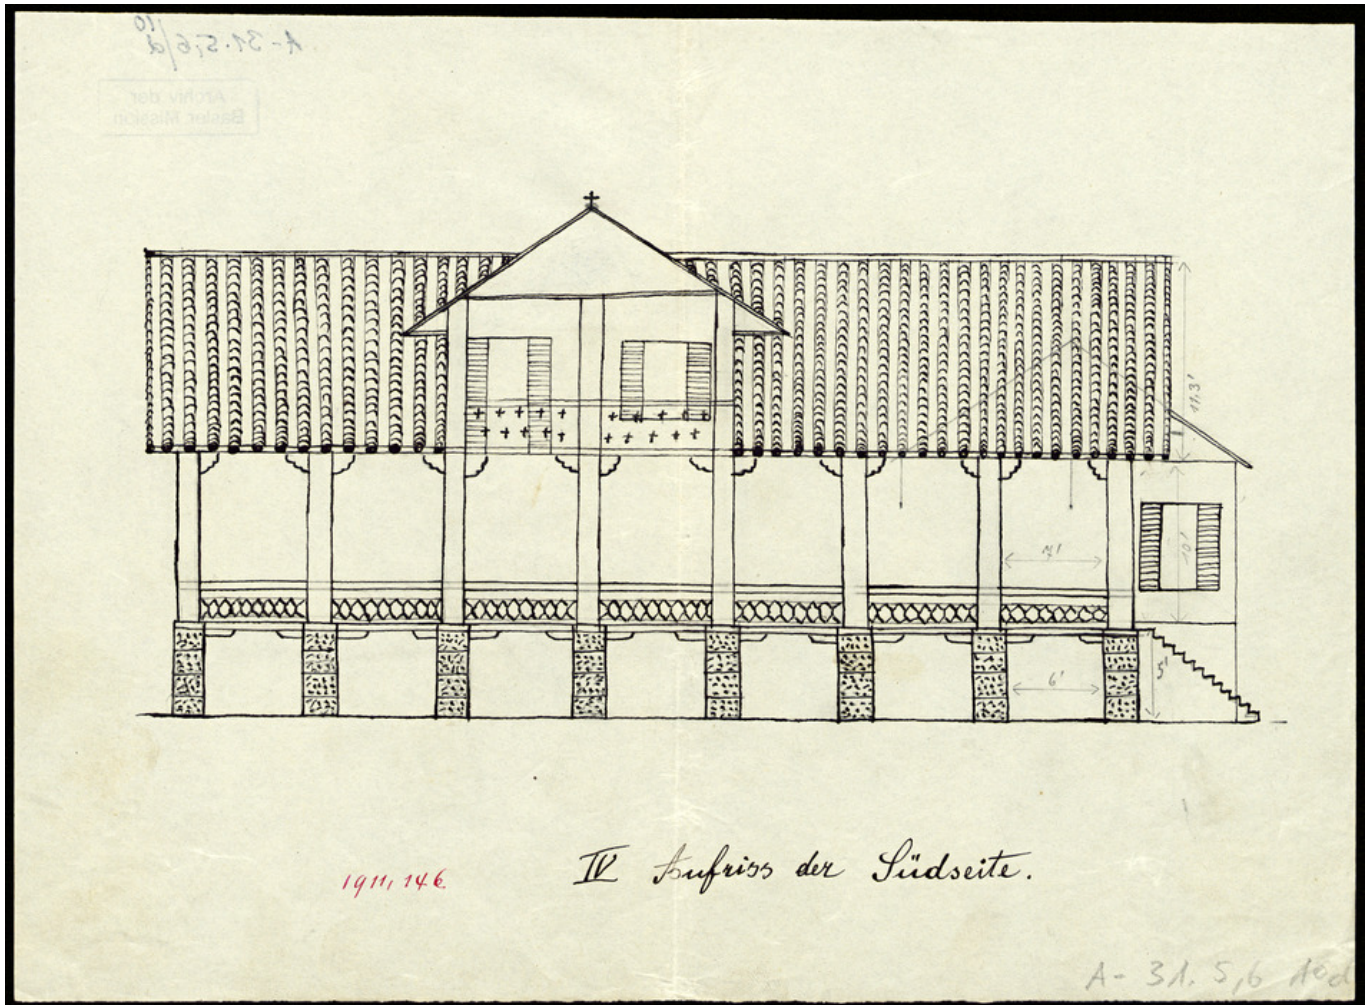

# Basel Mission Archives

"Aufriss der Südseite. "

**Title:** "Aufriss der Südseite. "

**Alternate title:** Southern elevation.

**Ref. number:** A-031.05,06#10d

**Date:** Date late: 1911  
Proper date: 1903 - 1911

**Subject:** [Individuals]: Maisch, W.  
[Geography]: China  
[Geography]: Hoschuwan  
[Archives catalogue]: Maps and plans: A - China: A-031 - Maps and sketches, plans of buildings China: A-031.05 - China. Mission station plans. Fophin to Kutschuk.: A-031.05,06

**Type:** Map

**Format:** [Format]: 22cm x 28cm  
[Condition]: /