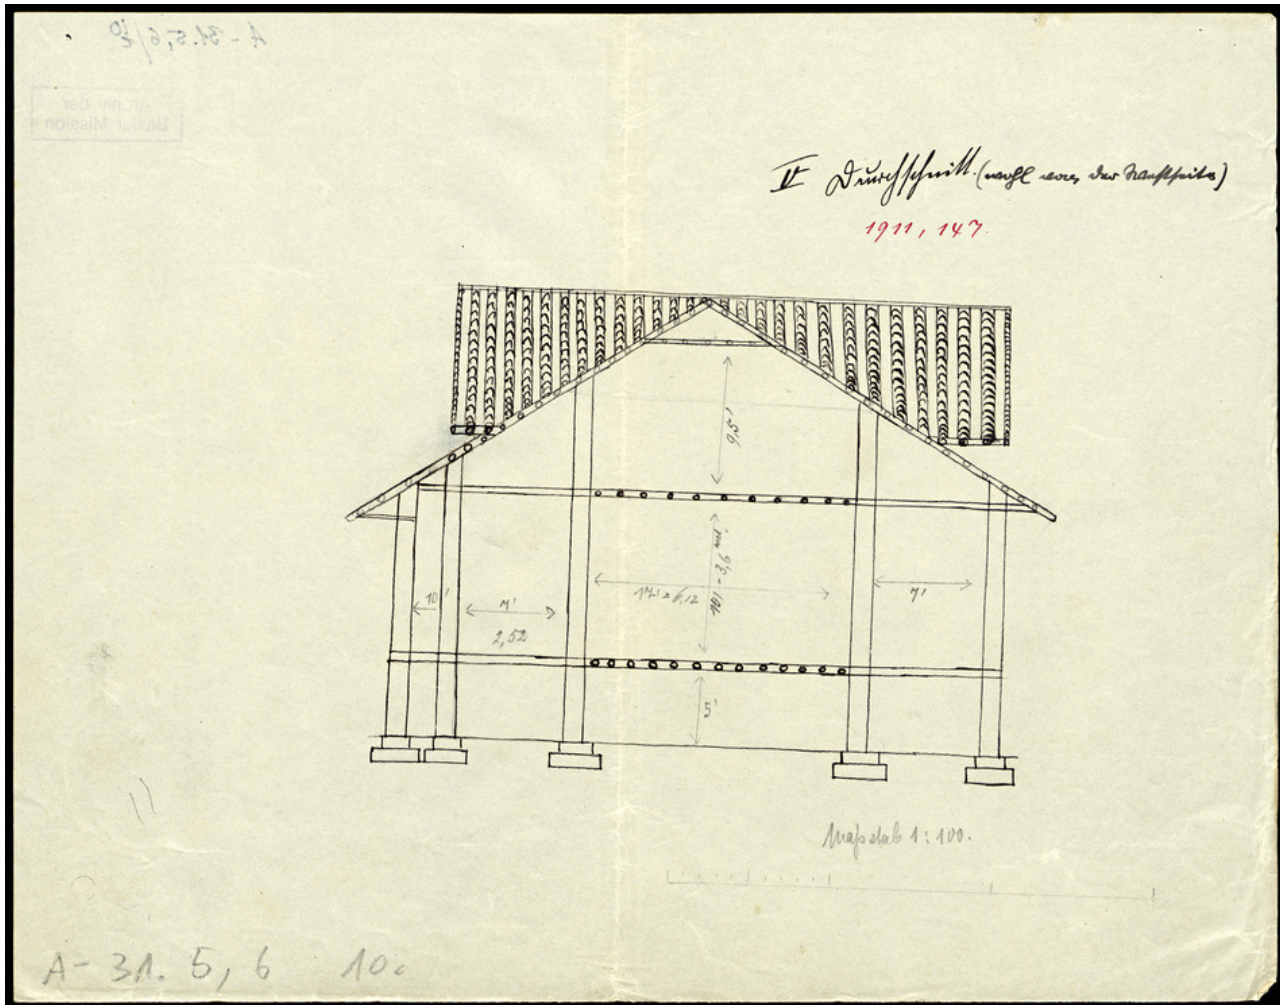

Basel Mission Archives

"Längsschnitt "

Title: "Längsschnitt "

Alternate title: longitudinal section

Ref. number: A-031.05,06#10c

Date: Date late: 1911
Proper date: 1903 - 1911

Subject: [Individuals]: Maisch, W.
[Geography]: China
[Geography]: Hoschuwan
[Archives catalogue]: Maps and plans: A - China: A-031 - Maps and sketches, plans of buildings China: A-031.05 - China. Mission station plans. Fophin to Kutschuk.: A-031.05,06

Type: Map

Format: [Format]: 22cm x 28cm
[Scale]: 100

Basel Mission Archives

[Condition]: /
[Detail]: Haus
[Material]: papauslauf
[Relevance]: -
[Scale unit]: andere

Ordering: Please contact us by email info@bmarchives.org