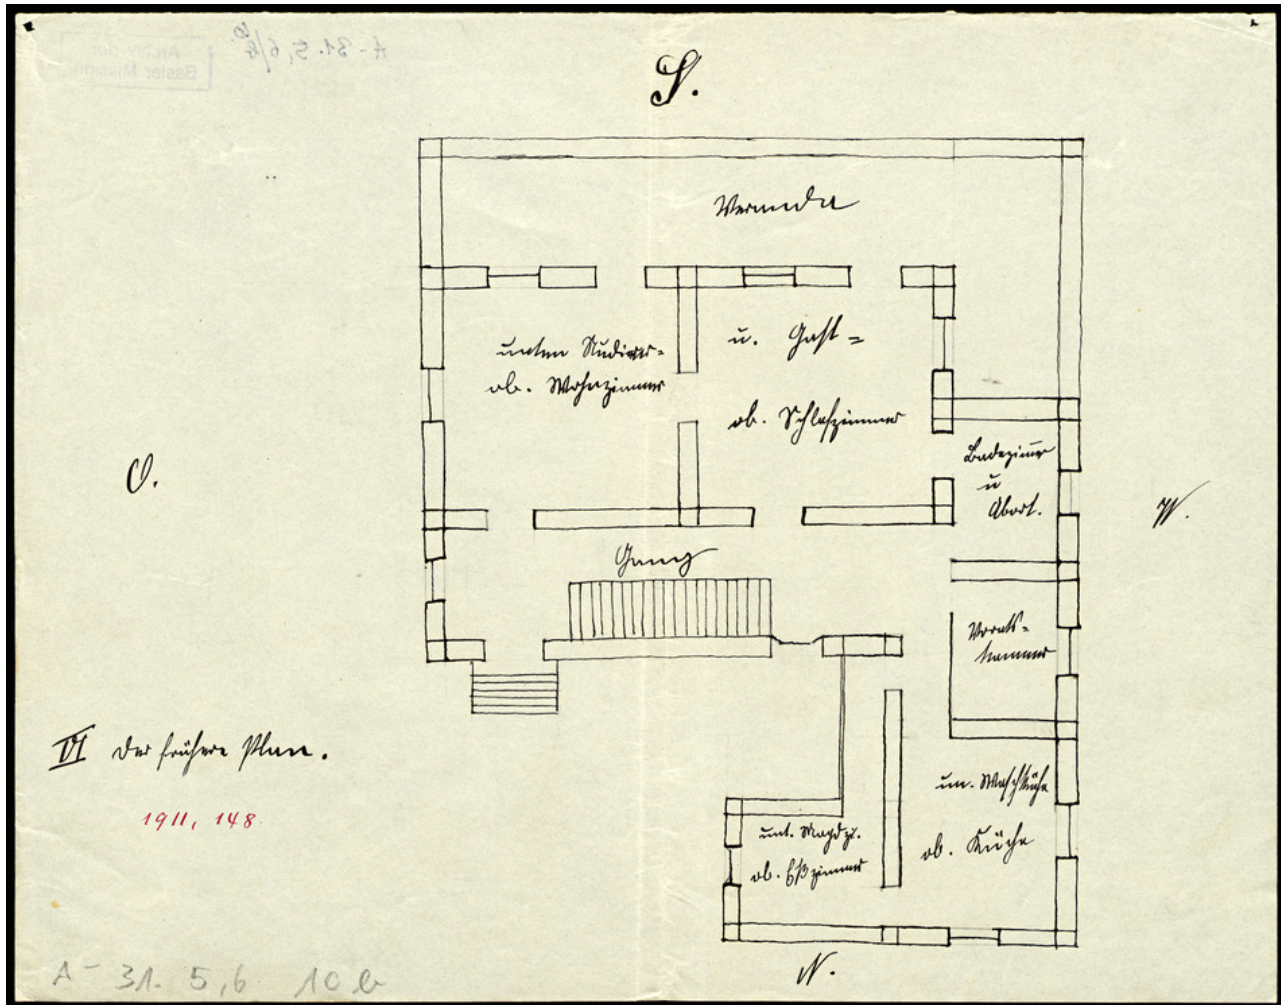

Basel Mission Archives

"Der frühere Plan "

Title: "Der frühere Plan "

Alternate title: The earlier plan.

Ref. number: A-031.05,06#10b

Date: Date late: 1911
Proper date: 1903 - 1911

Subject: [Individuals]: Maisch, W.
[Geography]: China
[Geography]: Hoschuwan
[Archives catalogue]: Maps and plans: A - China: A-031 - Maps and sketches, plans of buildings China: A-031.05 - China. Mission station plans. Fophin to Kutschuk.: A-031.05,06

Type: Map

Format: [Format]: 22cm x 28cm
[Condition]: /

Basel Mission Archives

[Detail]: Haus
[Material]: papauslauf
[Relevance]: -
[Scale unit]: ohne Angabe

Ordering: Please contact us by email info@bmarchives.org