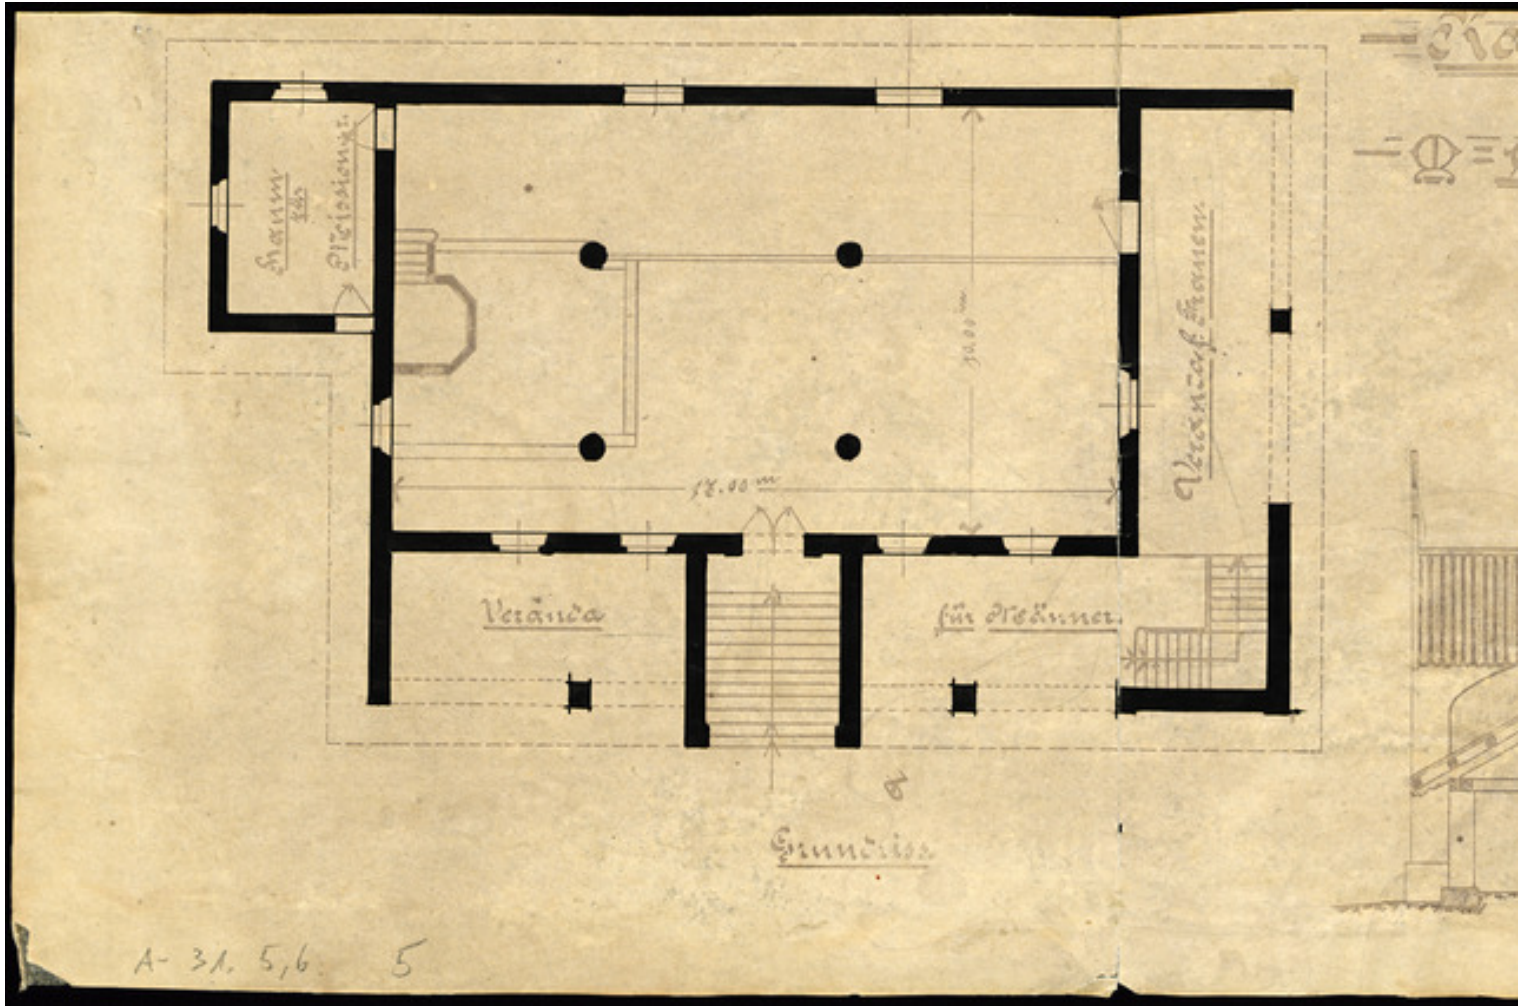

# Basel Mission Archives

"Kapelle Hosuwan. "

**Title:** "Kapelle Hosuwan. "

**Alternate title:** Hosuwan chapel.

**Ref. number:** A-031.05,06#05

**Date:** Date late: 1911  
Proper date: 1903 - 1911

**Subject:** [Individuals]: Maisch, W.  
[Geography]: China  
[Geography]: Hoschuwan  
[Archives catalogue]: Maps and plans: A - China: A-031 - Maps and sketches, plans of buildings China: A-031.05 - China. Mission station plans. Foplin to Kutschuk.: A-031.05,06

**Type:** Map

**Format:** [Format]: 23cm x 51cm  
[Scale]: 100