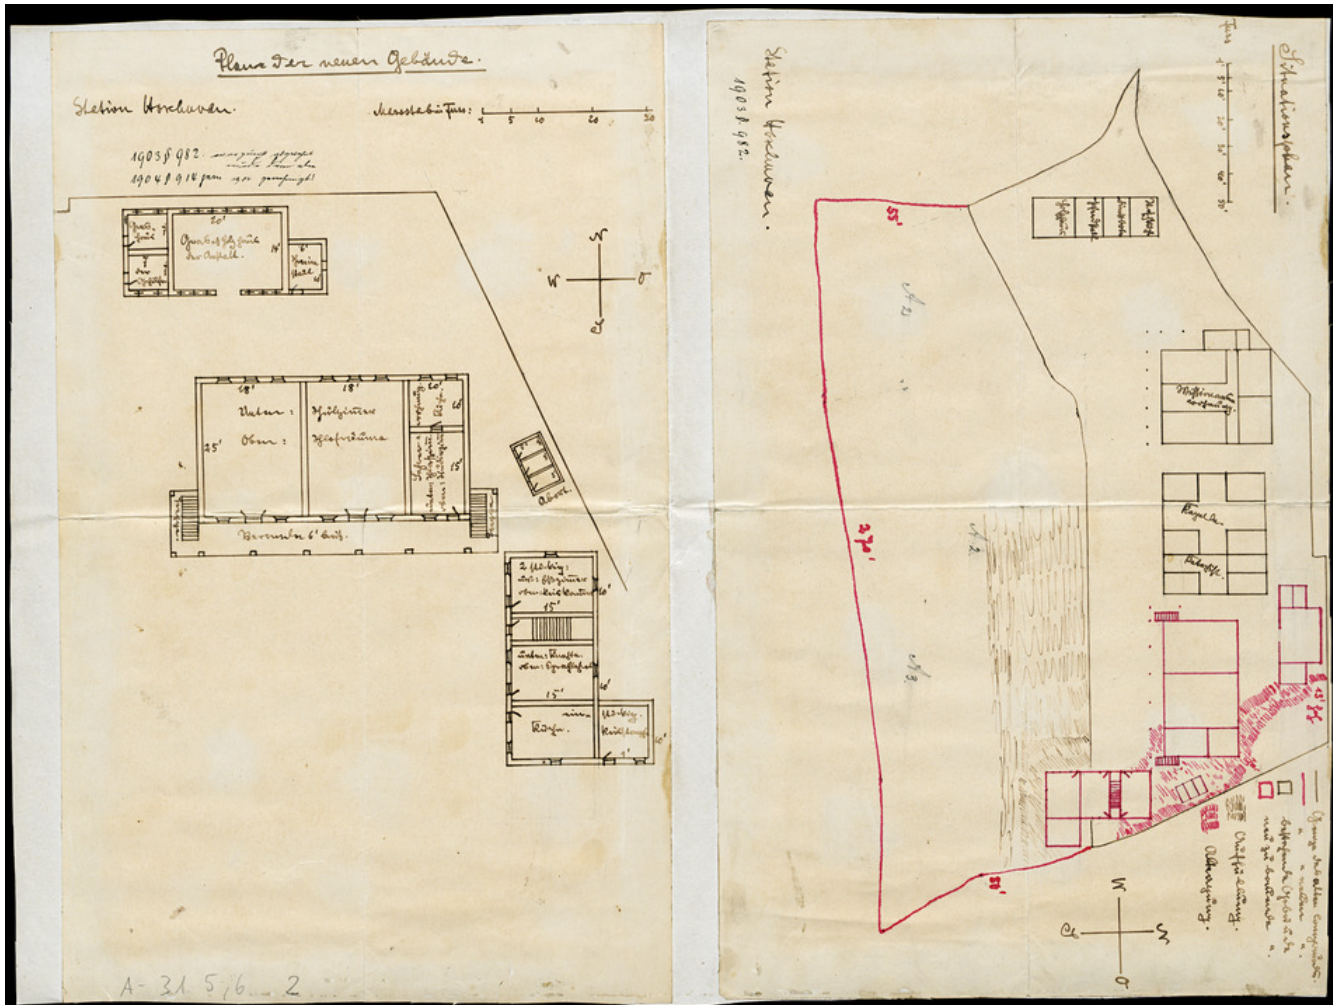

Basel Mission Archives

"(1) Plan der neuen Gebäude. (2) Situationsplan. "

Title: "(1) Plan der neuen Gebäude. (2) Situationsplan. "

Alternate title: (1) Plan of the new building. (2) General plan.

Ref. number: A-031.05,06#02

Date: Date late: 1911
Proper date: 1903 - 1911

Subject: [Individuals]: Maisch, W.
[Geography]: China
[Geography]: Hoschuwan
[Archives catalogue]: Maps and plans: A - China: A-031 - Maps and sketches, plans of buildings China: A-031.05 - China. Mission station plans. Fophin to Kutschuk.: A-031.05,06

Type: Map

Format: [Format]: 49cm x 36cm
[Condition]: -

Basel Mission Archives

[Detail]: Station
[Material]: Verbund geleimt
[Relevance]: +
[Scale unit]: Chinesische Fuss

Ordering: Please contact us by email info@bmarchives.org