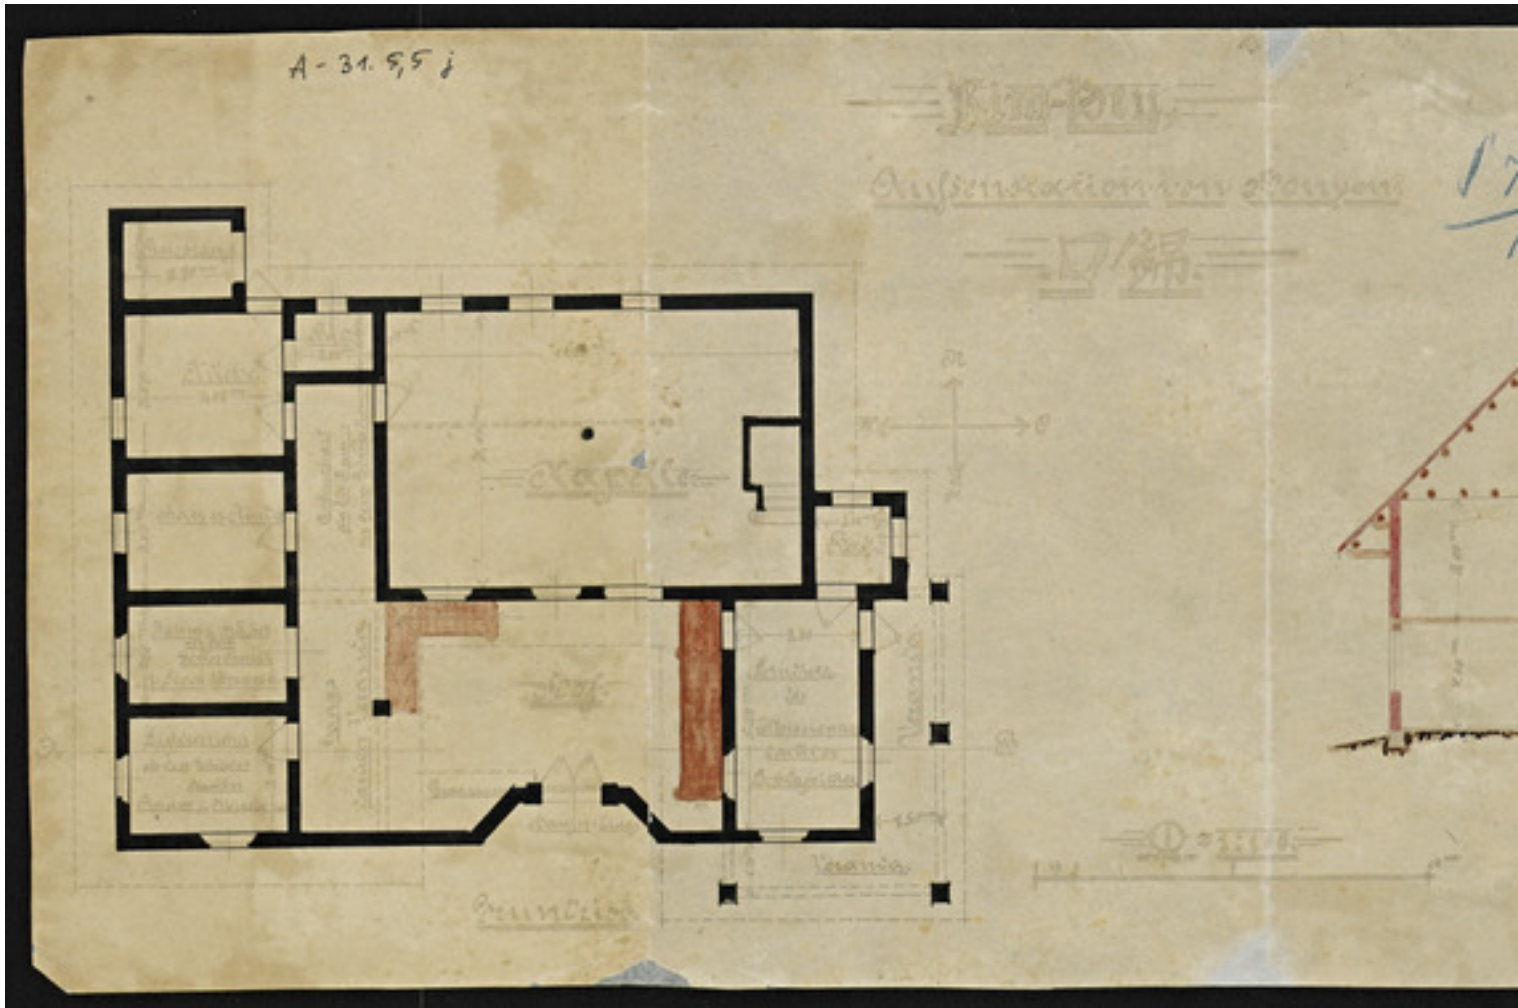

# Basel Mission Archives

"Kim Heu. Aussenstation von Honyen "

- Title:** "Kim Heu. Aussenstation von Honyen "
- Alternate title:** Kim Heu. Outstation of Honyen.
- Ref. number:** A-031.05,05#j
- Date:** Date late: 1907  
Proper date: 1899 - 1907
- Subject:** [Individuals]: Dilger, J.  
[Individuals]: Baumgärtner, K.  
[Individuals]: Santter, C.A.  
[Geography]: China  
[Geography]: Honyen  
[Geography]: Kim heu  
[Archives catalogue]: Maps and plans: A - China: A-031 - Maps and sketches, plans of buildings China: A-031.05 - China. Mission station plans. Fophin to Kutschuk.: A-031.05,05
- Type:** Map