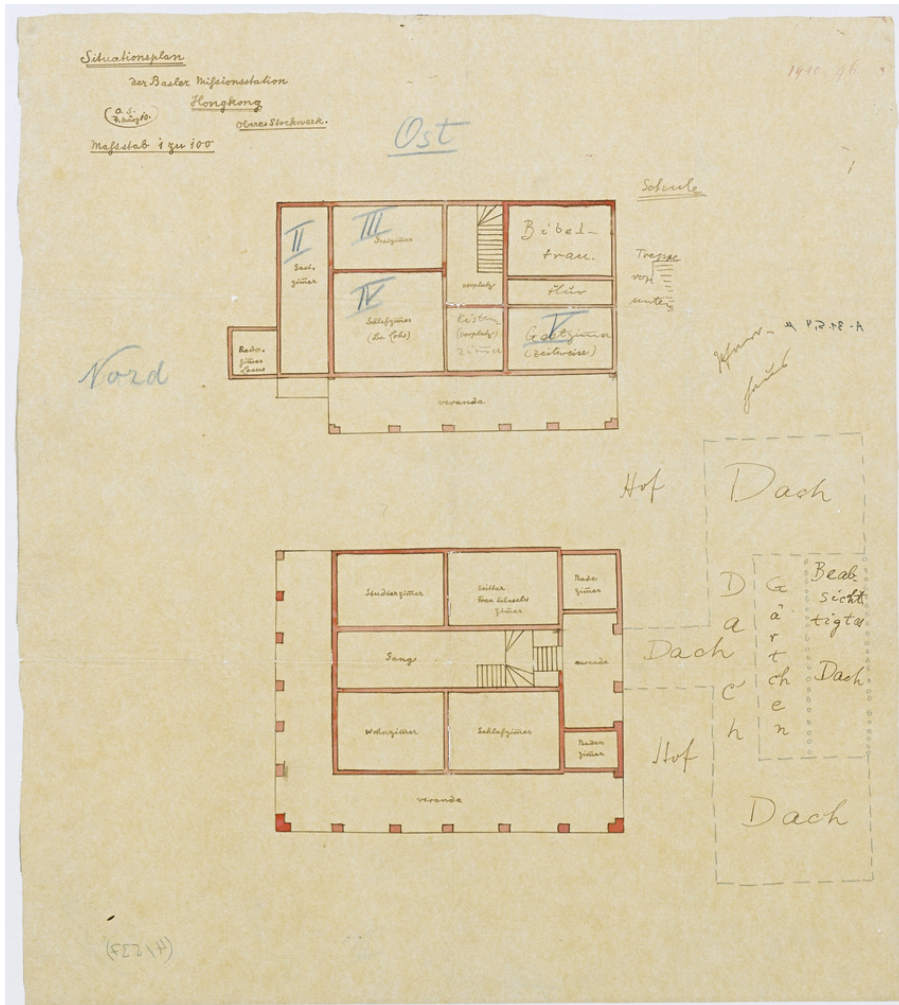

Basel Mission Archives

"Situationsplan der Basler Missionsstation Hongkong. "

Title: "Situationsplan der Basler Missionsstation Hongkong. "

Alternate title: General plan of the Basel Mission station in Hong Kong

Ref. number: A-031.05,04#u

Date: Date late: 1910
Proper date: 1872 - 1910

Subject: [Individuals]: Schulze, O.
[Geography]: China
[Geography]: Hongkong
[Archives catalogue]: Maps and plans: A - China: A-031 - Maps and sketches, plans of buildings China: A-031.05 - China. Mission station plans. Fophin to Kutschuk.: A-031.05,04

Type: Map

Format: [Format]: 51cm x 46cm
[Scale]: 100

Basel Mission Archives

[Condition]: /
[Detail]: Haus
[Material]: Pergamentpapier (gelbliches dünnes)
[Relevance]: -
[Scale unit]: ohne Angabe

Ordering: Please contact us by email info@bmarchives.org