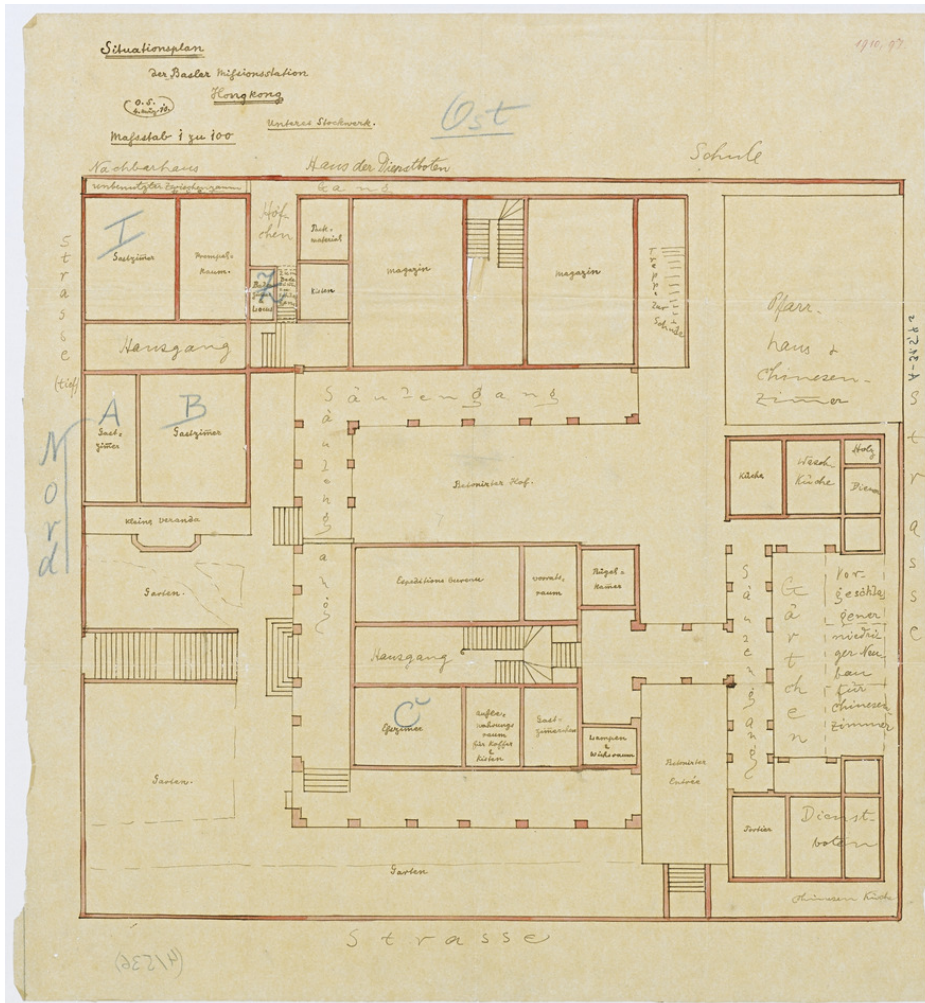

# Basel Mission Archives

"Situationsplan der Basler Missionsstation Hongkong. "

**Title:** "Situationsplan der Basler Missionsstation Hongkong. "

**Alternate title:** General plan of the Basel Mission station Hong Kong

**Ref. number:** A-031.05,04#s

**Date:** Date late: 1910  
Proper date: 1872 - 1910

**Subject:** [Individuals]: Schulze, O.  
[Geography]: China  
[Geography]: Hongkong  
[Archives catalogue]: Maps and plans: A - China: A-031 - Maps and sketches, plans of buildings China: A-031.05 - China. Mission station plans. Fophin to Kutschuk.: A-031.05,04

**Type:** Map

**Format:** [Format]: 52cm x 47cm  
[Scale]: 100