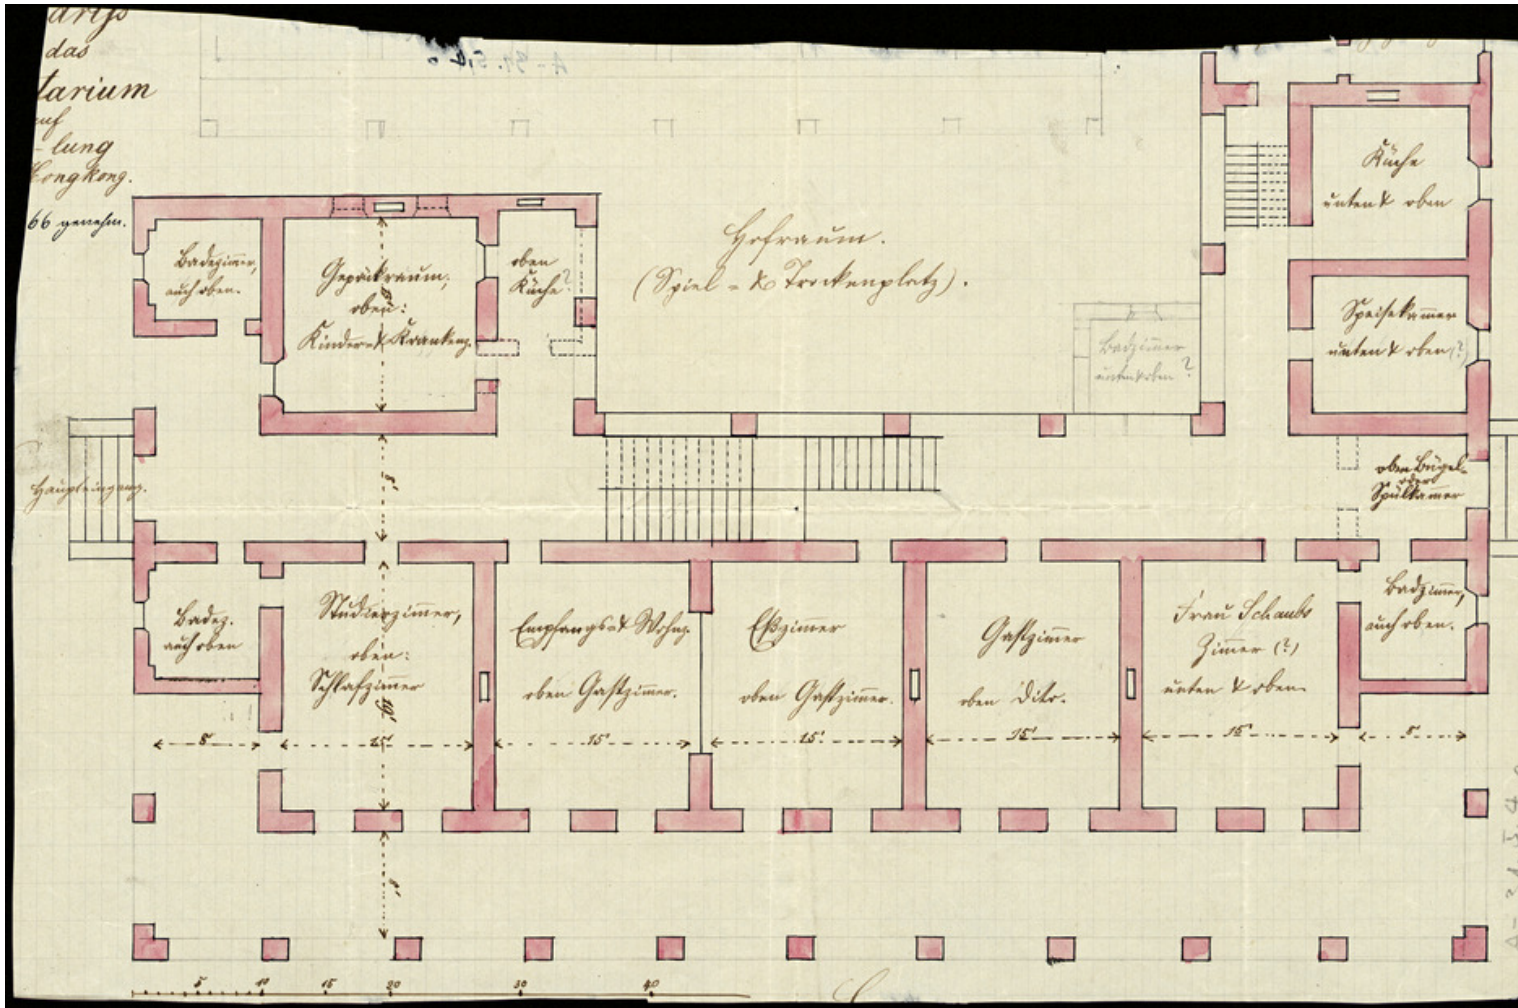

# Basel Mission Archives

"(Abgetrennt) "

**Title:** "(Abgetrennt) "

**Alternate title:** (cut off)

**Ref. number:** A-031.05,04#o

**Date:** Date late: 1910  
Proper date: 1872 - 1910

**Subject:** [Individuals]: Schulze, O.  
[Geography]: China  
[Geography]: Hongkong  
[Archives catalogue]: Maps and plans: A - China: A-031 - Maps and sketches, plans of buildings China: A-031.05 - China. Mission station plans. Foplin to Kutschuk.: A-031.05,04

**Type:** Map

**Format:** [Format]: 23cm x 37cm  
[Condition]: -