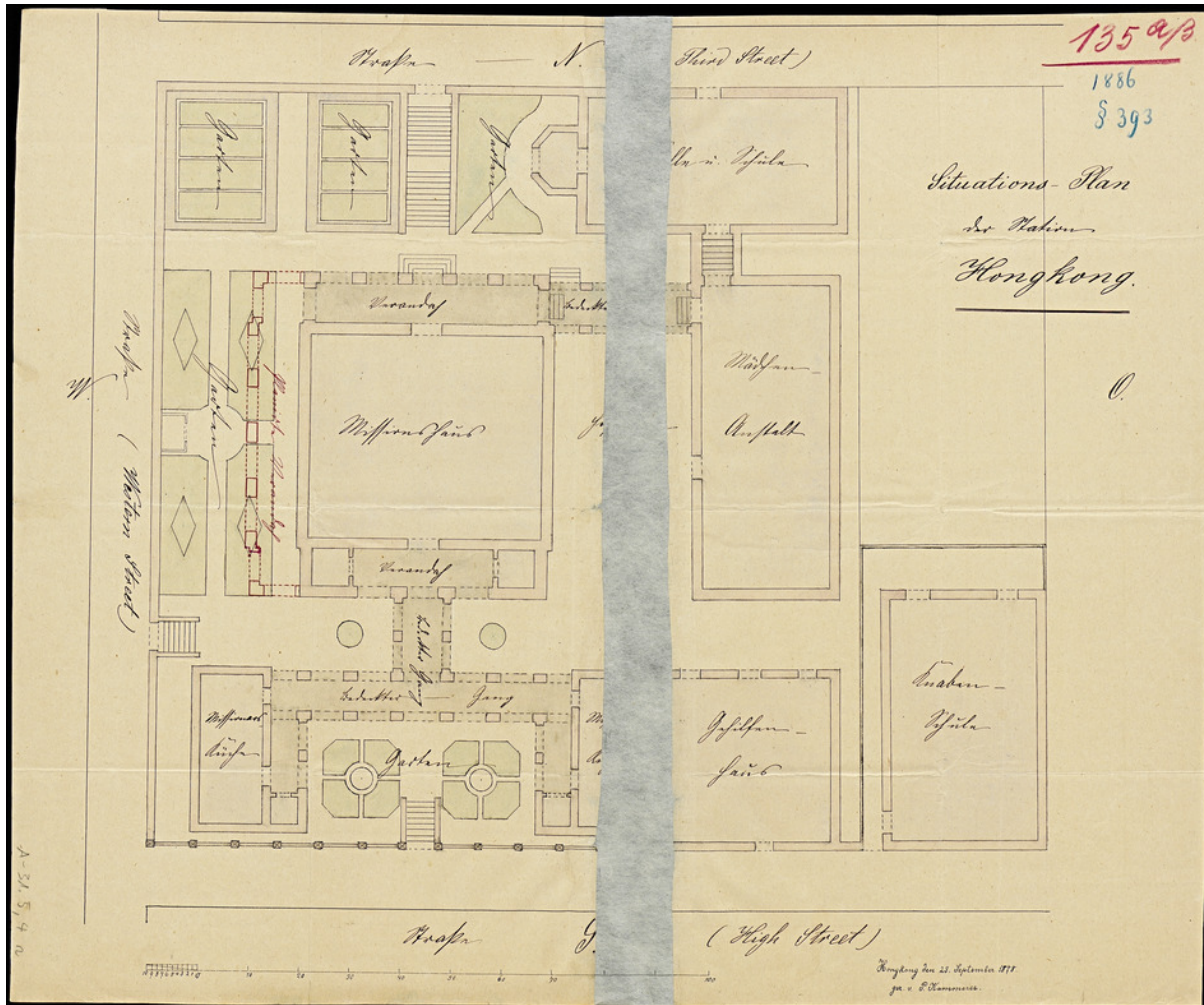

# Basel Mission Archives

"Situationsplan der Station Hongkong. "

**Title:** "Situationsplan der Station Hongkong. "

**Alternate title:** General plan of the Hong Kong mission station.

**Ref. number:** A-031.05,04#n

**Date:** Date late: 1910  
Proper date: 1872 - 1910

**Subject:** [Individuals]: Schulze, O.  
[Geography]: China  
[Geography]: Hongkong  
[Archives catalogue]: Maps and plans: A - China: A-031 - Maps and sketches, plans of buildings China: A-031.05 - China. Mission station plans. Fophin to Kutschuk.: A-031.05,04

**Type:** Map

**Format:** [Format]: 42cm x 50cm  
[Scale]: 476