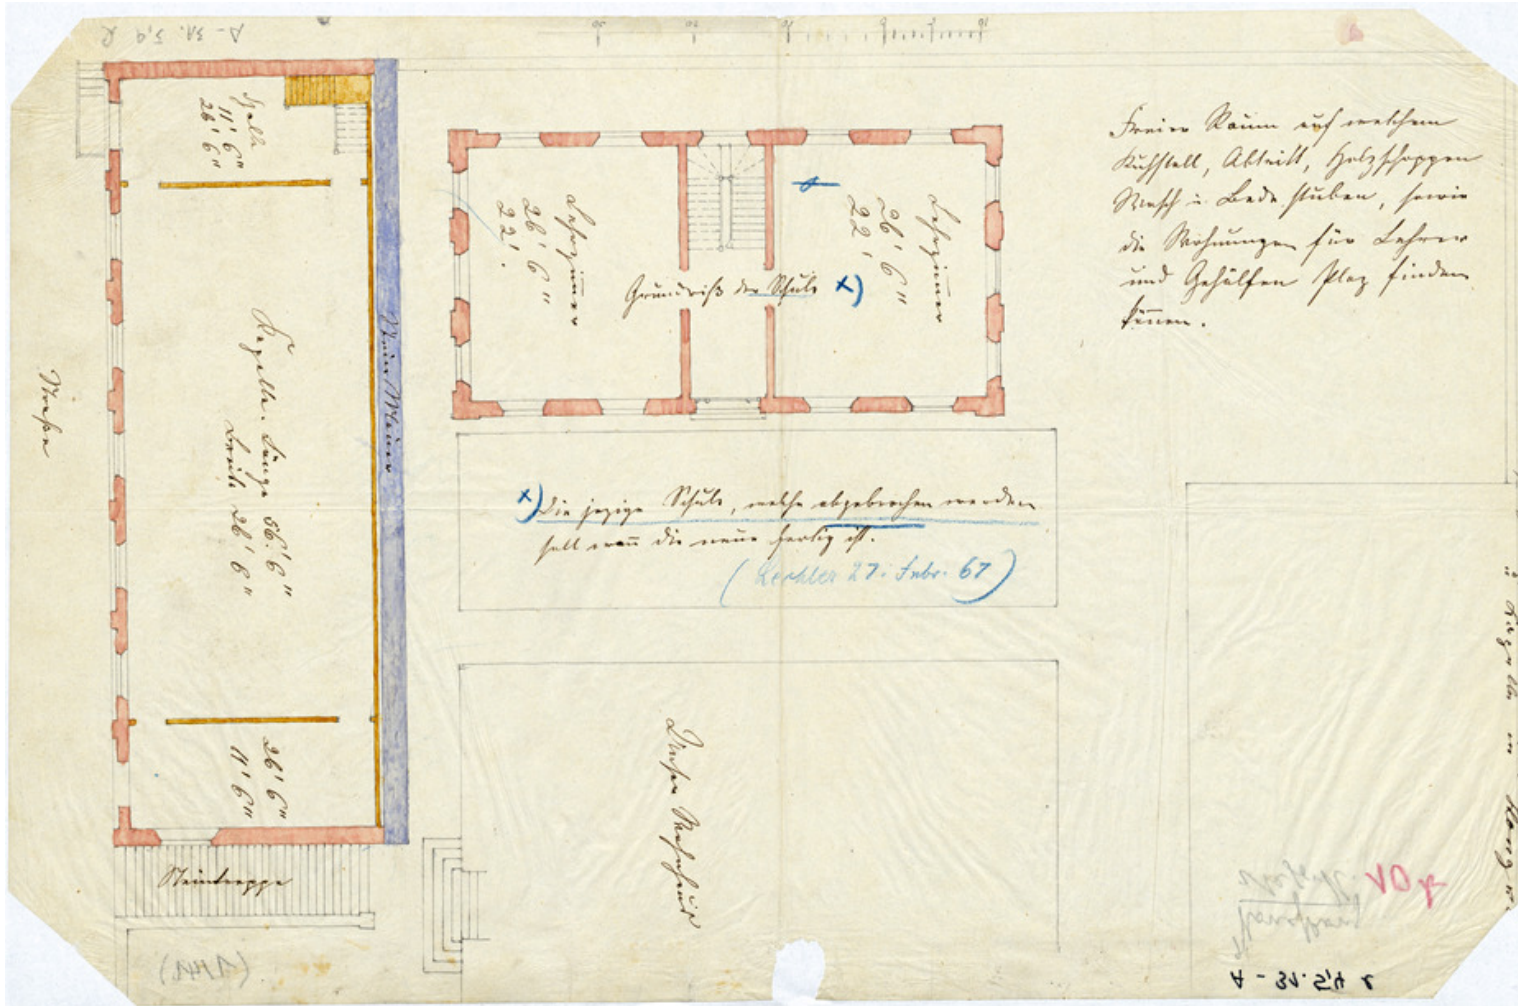

Basel Mission Archives

"Bau Project für eine Mädchenanstalt u. Kapelle in Hongkong. "

Title: "Bau Project für eine Mädchenanstalt u. Kapelle in Hongkong. "

Alternate title: Building project for a girls' boarding school and chapel in Hong Kong.

Ref. number: A-031.05,04#1

Date: Date late: 1910
Proper date: 1872 - 1910

Subject: [Individuals]: Schulze, O.
[Geography]: China
[Geography]: Hongkong
[Archives catalogue]: Maps and plans: A - China: A-031 - Maps and sketches, plans of buildings China: A-031.05 - China. Mission station plans. Fophin to Kutschuk.: A-031.05,04

Type: Map

Format: [Format]: 26cm x 42cm
[Condition]: -

Basel Mission Archives

[Detail]: Haus
[Material]: Seid. Auslauf
[Relevance]: -
[Scale unit]: ohne Angabe

Ordering: Please contact us by email info@bmarchives.org